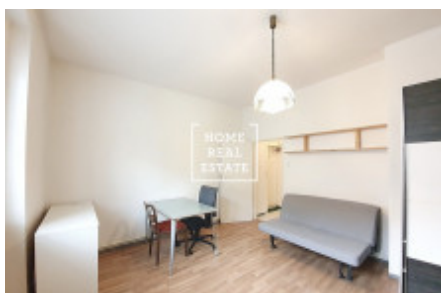

Rent flat 1+kk, 26 m² - Na bitevní pláni, Praha 4

ID	35624	Offer	Rental
Group	1+kk	Furnished	Furnished
Location	Na bitevní pláni 1179/42	Ownership	Cooperative
Usable area	26 m ²	City	Prague
District	Praha 4	City district	Nusle
Status	Realized		