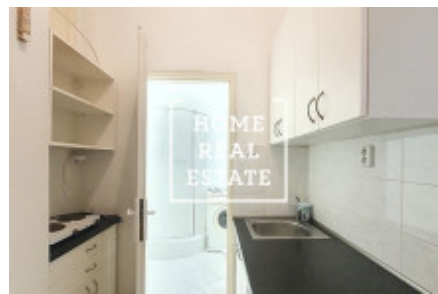

Rent flat 1+kk, 26 m² - Na bitevní pláni, Praha 4

ID	35624	Offer	Rental
Group	1+kk	Furnished	Furnished
Location	Na bitevní pláni 1179/42	Ownership	Cooperative
Usable area	26 m ²	City	Prague
District	Praha 4	City district	Nusle
Status	Realized		