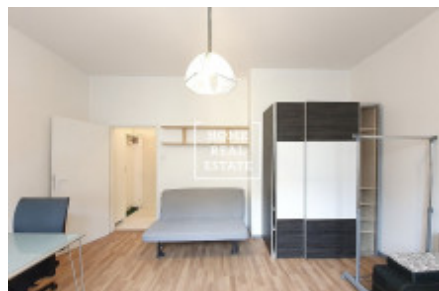

## Rent flat 1+kk, 26 m<sup>2</sup> - Na bitevní pláni, Praha 4

ID	<a href="#">35624</a>	Offer	Rental
Group	1+kk	Furnished	Furnished
Location	Na bitevní pláni 1179/42	Ownership	Cooperative
Usable area	26 m <sup>2</sup>	City	<a href="#">Prague</a>
District	<a href="#">Praha 4</a>	City district	<a href="#">Nusle</a>
Status	Realized		