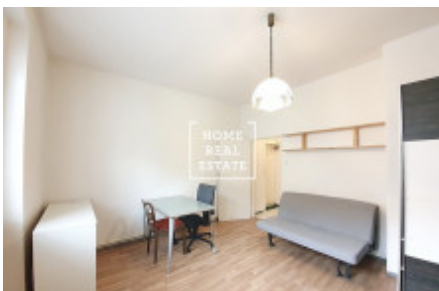

Rent flat 1+kk, 26 m² - Na bitevní pláni, Praha 4

ID	35624	Offer	Rental
Group	1+kk	Furnished	Furnished
Location	Na bitevní pláni 1179/42	Ownership	Cooperative
Usable area	26 m ²	City	Prague
District	Praha 4	City district	Nusle
Status	Realized		