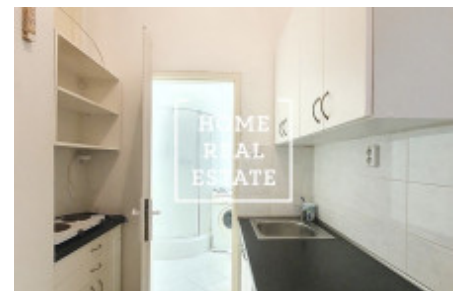

Rent flat 1+kk, 26 m² - Na bitevní pláni, Praha 4

ID	35624	Offer	Rental
Group	1+kk	Furnished	Furnished
Location	Na bitevní pláni 1179/42	Ownership	Cooperative
Usable area	26 m ²	City	Prague
District	Praha 4	City district	Nusle
Status	Realized		