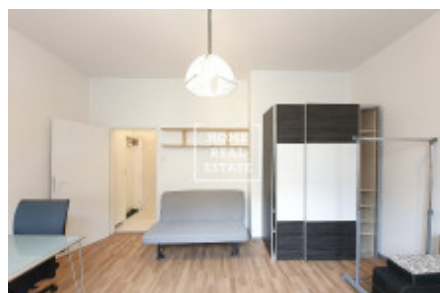

Rent flat 1+kk, 26 m² - Na bitevní pláni, Praha 4

ID	35624	Offer	Rental
Group	1+kk	Furnished	Furnished
Location	Na bitevní pláni 1179/42	Ownership	Cooperative
Usable area	26 m ²	City	Prague
District	Praha 4	City district	Nusle
Status	Realized		