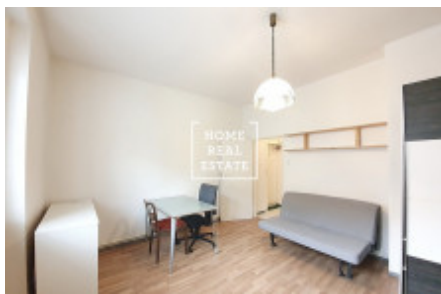

## Rent flat 1+kk, 26 m<sup>2</sup> - Na bitevní pláni, Praha 4

ID	<a href="#">35624</a>	Offer	Rental
Group	1+kk	Furnished	Furnished
Location	Na bitevní pláni 1179/42	Ownership	Cooperative
Usable area	26 m <sup>2</sup>	City	<a href="#">Prague</a>
District	<a href="#">Praha 4</a>	City district	<a href="#">Nusle</a>
Status	Realized		