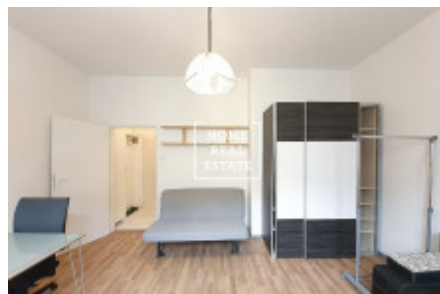

## Rent flat 1+kk, 26 m<sup>2</sup> - Na bitevní pláni, Praha 4

ID	<a href="#">35624</a>	Offer	Rental
Group	1+kk	Furnished	Furnished
Location	Na bitevní pláni 1179/42	Ownership	Cooperative
Usable area	26 m <sup>2</sup>	City	<a href="#">Prague</a>
District	<a href="#">Praha 4</a>	City district	<a href="#">Nusle</a>
Status	Realized		