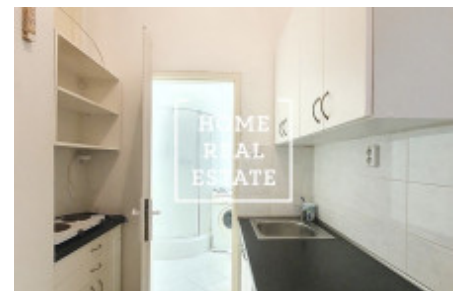

## Rent flat 1+kk, 26 m<sup>2</sup> - Na bitevní pláni, Praha 4

ID	<a href="#">35624</a>	Offer	Rental
Group	1+kk	Furnished	Furnished
Location	Na bitevní pláni 1179/42	Ownership	Cooperative
Usable area	26 m <sup>2</sup>	City	<a href="#">Prague</a>
District	<a href="#">Praha 4</a>	City district	<a href="#">Nusle</a>
Status	Realized		