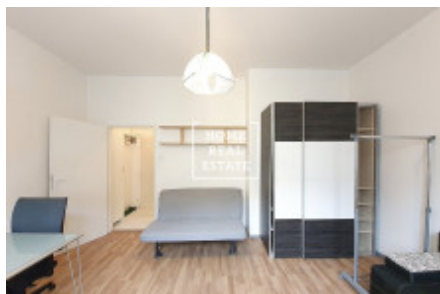

Rent flat 1+kk, 26 m² - Na bitevní pláni, Praha 4

ID	35624	Offer	Rental
Group	1+kk	Furnished	Furnished
Location	Na bitevní pláni 1179/42	Ownership	Cooperative
Usable area	26 m ²	City	Prague
District	Praha 4	City district	Nusle
Status	Realized		