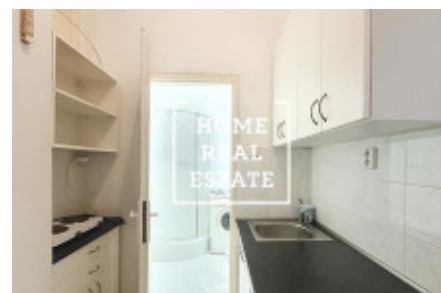

Rent flat 1+kk, 26 m² - Na bitevní pláni, Praha 4

ID	35624	Offer	Rental
Group	1+kk	Furnished	Furnished
Location	Na bitevní pláni 1179/42	Ownership	Cooperative
Usable area	26 m ²	City	Prague
District	Praha 4	City district	Nusle
Status	Realized		