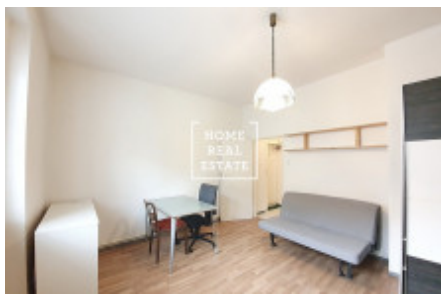

Rent flat 1+kk, 26 m² - Na bitevní pláni, Praha 4

ID	35624	Offer	Rental
Group	1+kk	Furnished	Furnished
Location	Na bitevní pláni 1179/42	Ownership	Cooperative
Usable area	26 m ²	City	Prague
District	Praha 4	City district	Nusle
Status	Realized		