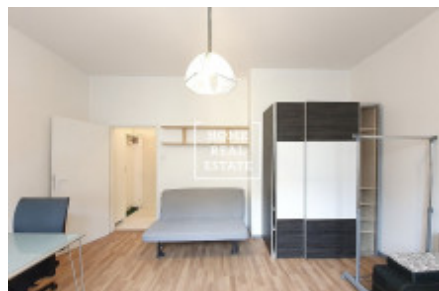

Rent flat 1+kk, 26 m² - Na bitevní pláni, Praha 4

ID	35624	Offer	Rental
Group	1+kk	Furnished	Furnished
Location	Na bitevní pláni 1179/42	Ownership	Cooperative
Usable area	26 m ²	City	Prague
District	Praha 4	City district	Nusle
Status	Realized		