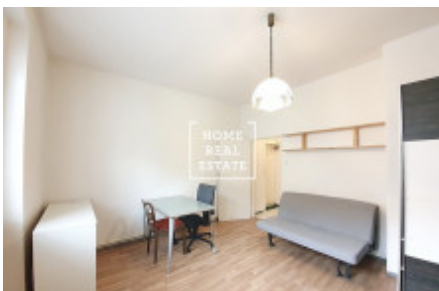

## Rent flat 1+kk, 26 m<sup>2</sup> - Na bitevní pláni, Praha 4

ID	<a href="#">35624</a>	Offer	Rental
Group	1+kk	Furnished	Furnished
Location	Na bitevní pláni 1179/42	Ownership	Cooperative
Usable area	26 m <sup>2</sup>	City	<a href="#">Prague</a>
District	<a href="#">Praha 4</a>	City district	<a href="#">Nusle</a>
Status	Realized		