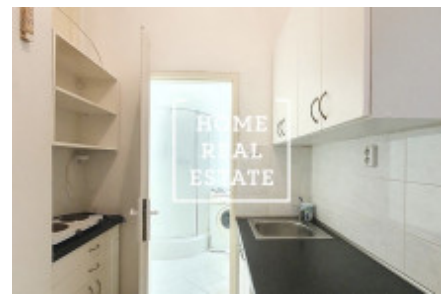

## Rent flat 1+kk, 26 m<sup>2</sup> - Na bitevní pláni, Praha 4

ID	<a href="#">35624</a>	Offer	Rental
Group	1+kk	Furnished	Furnished
Location	Na bitevní pláni 1179/42	Ownership	Cooperative
Usable area	26 m <sup>2</sup>	City	<a href="#">Prague</a>
District	<a href="#">Praha 4</a>	City district	<a href="#">Nusle</a>
Status	Realized		