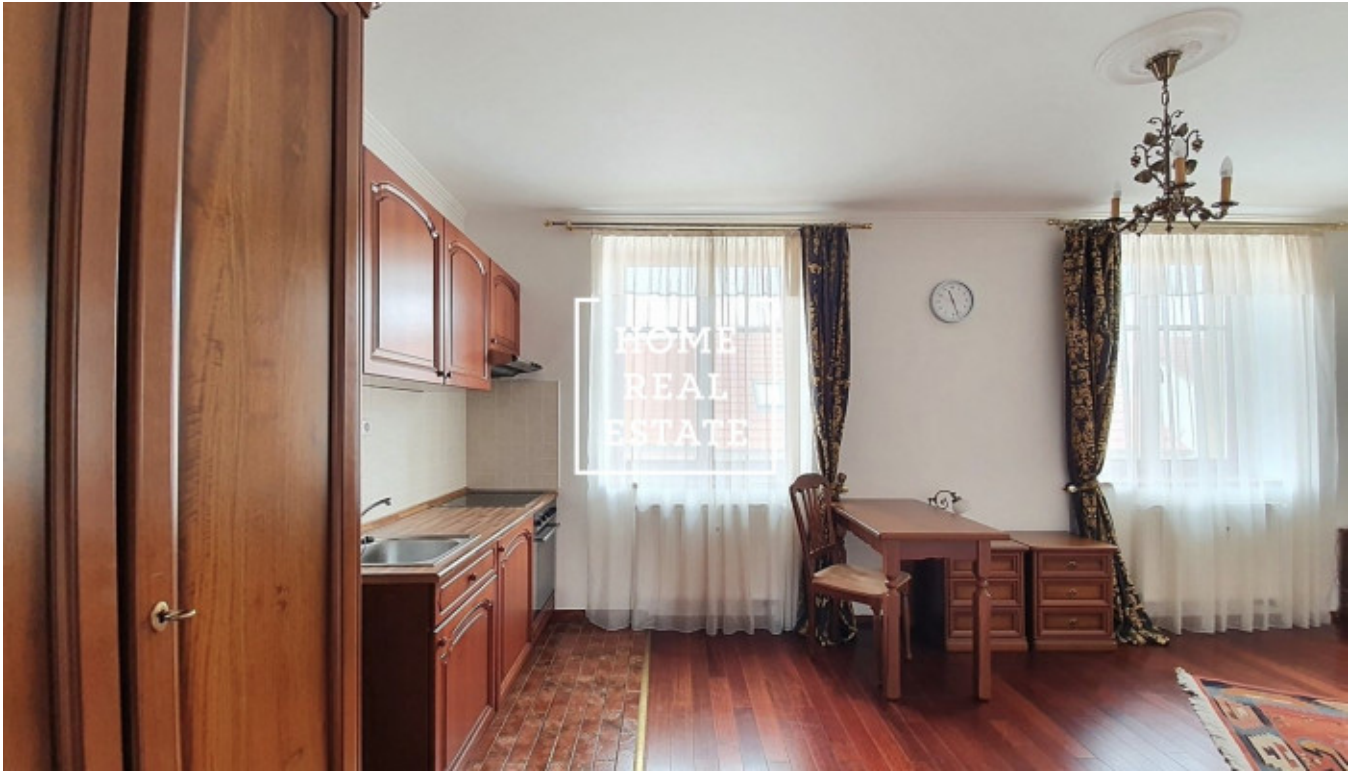

Rent flat 1+kk, 31 m² - Pod strašnickou vinicí, Praha 10

ID	35621	Offer	Rental
Group	1+kk	Furnished	Furnished
Location	Pod strašnickou vinicí 183/6	Ownership	Personal
Usable area	31 m ²	City	Prague
District	Praha 10	City district	Strašnice
Status	Realized		