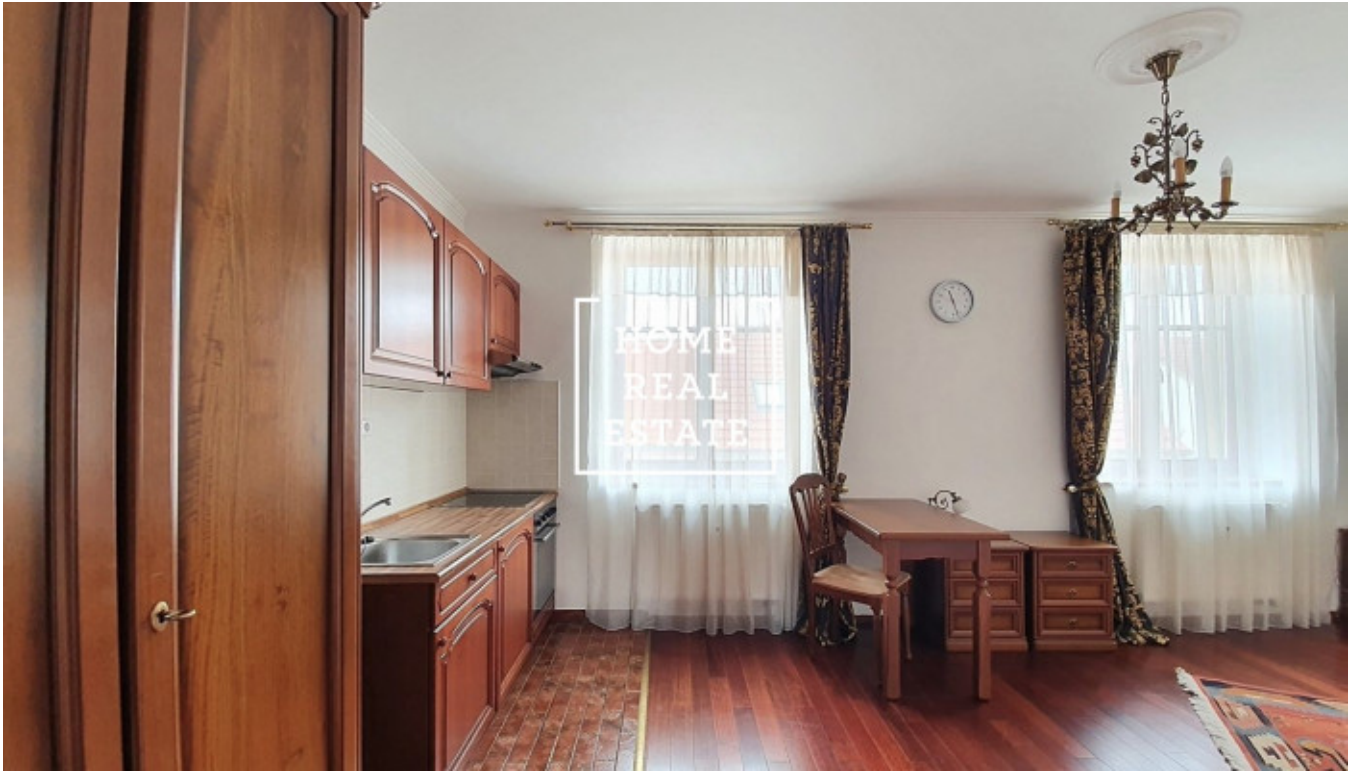

Rent flat 1+kk, 31 m² - Pod strašnickou vinicí, Praha 10

ID	35621	Offer	Rental
Group	1+kk	Furnished	Furnished
Location	Pod strašnickou viničí 183/6	Ownership	Personal
Usable area	31 m ²	City	Prague
District	Praha 10	City district	Strašnice
Status	Realized		