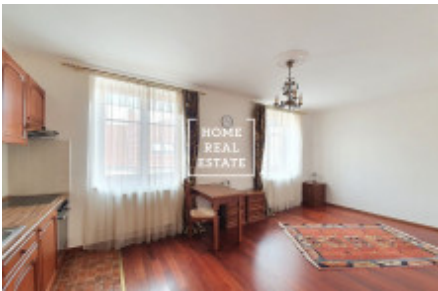

## Rent flat 1+kk, 31 m<sup>2</sup> - Pod strašnickou vinicí, Praha 10

ID  
Offer  
Group  
Furnished  
Location  
Ownership  
Usable area  
City  
District  
City district

[35621](#)  
Rental  
1+kk  
Furnished  
Pod strašnickou vinicí 183/6  
Personal  
31 m<sup>2</sup>  
[Prague](#)  
[Praha 10](#)  
[Strašnice](#)