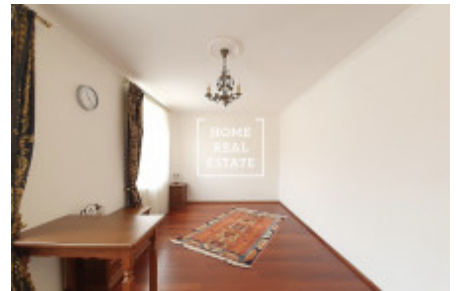

Rent flat 1+kk, 31 m² - Pod strašnickou vinicí, Praha 10

ID	35621	Offer	Rental
Group	1+kk	Furnished	Furnished
Location	Pod strašnickou viničí 183/6	Ownership	Personal
Usable area	31 m ²	City	Prague
District	Praha 10	City district	Strašnice
Status	Realized		