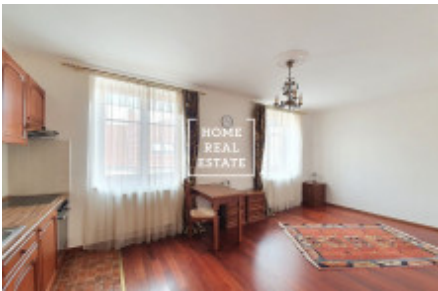

Rent flat 1+kk, 31 m² - Pod strašnickou vinicí, Praha 10

ID	35621	Offer	Rental
Group	1+kk	Furnished	Furnished
Location	Pod strašnickou vinicí 183/6	Ownership	Personal
Usable area	31 m ²	City	Prague
District	Praha 10	City district	Strašnice
Status	Realized		