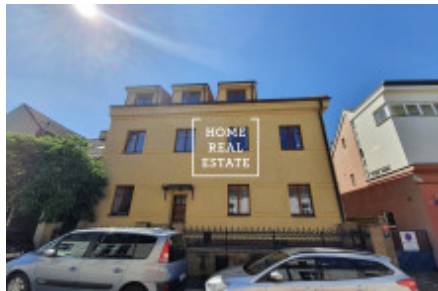

Rent flat 1+kk, 31 m² - Pod strašnickou vinicí, Praha 10

ID	35621	Offer	Rental
Group	1+kk	Furnished	Furnished
Location	Pod strašnickou viničí 183/6	Ownership	Personal
Usable area	31 m ²	City	Prague
District	Praha 10	City district	Strašnice
Status	Realized		