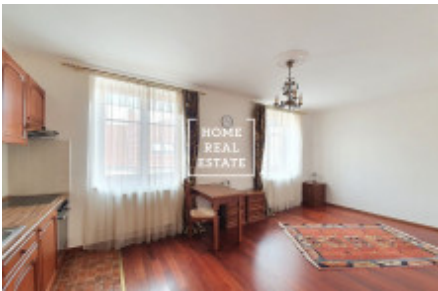

Rent flat 1+kk, 31 m² - Pod strašnickou vinicí, Praha 10

ID	35621	Offer	Rental
Group	1+kk	Furnished	Furnished
Location	Pod strašnickou viničí 183/6	Ownership	Personal
Usable area	31 m ²	City	Prague
District	Praha 10	City district	Strašnice
Status	Realized		