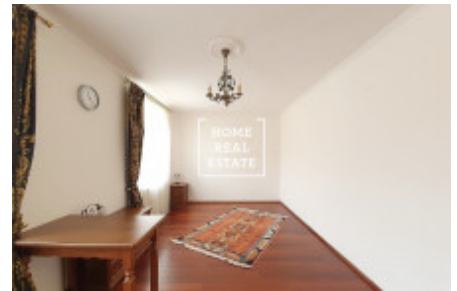

## Rent flat 1+kk, 31 m<sup>2</sup> - Pod strašnickou vinicí, Praha 10

ID  
Offer  
Group  
Furnished  
Location  
Ownership  
Usable area  
City  
District  
City district

[35621](#)  
Rental  
1+kk  
Furnished  
Pod strašnickou vinicí 183/6  
Personal  
31 m<sup>2</sup>  
[Prague](#)  
[Praha 10](#)  
[Strašnice](#)