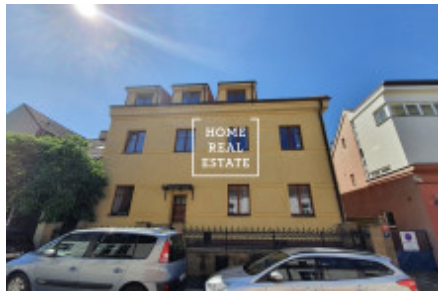

Rent flat 1+kk, 31 m² - Pod strašnickou vinicí, Praha 10

ID	35621	Offer	Rental
Group	1+kk	Furnished	Furnished
Location	Pod strašnickou vinicí 183/6	Ownership	Personal
Usable area	31 m ²	City	Prague
District	Praha 10	City district	Strašnice
Status	Realized		