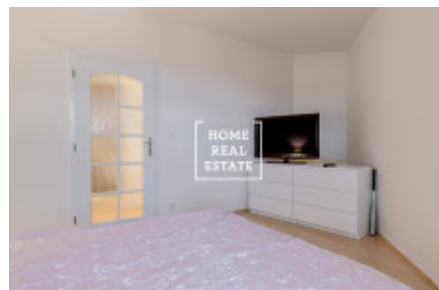

HOME
REAL
ESTATE

Rent flat 2+kk, 70 m2 - Přípotoční, Praha 10

ID	35620
Offer	Rental
Group	2+kk
Furnished	Furnished
Location	Přípotoční 1528/2
Ownership	Personal
Usable area	70 m ²
City	Prague
District	Praha 10
City district	Vršovice