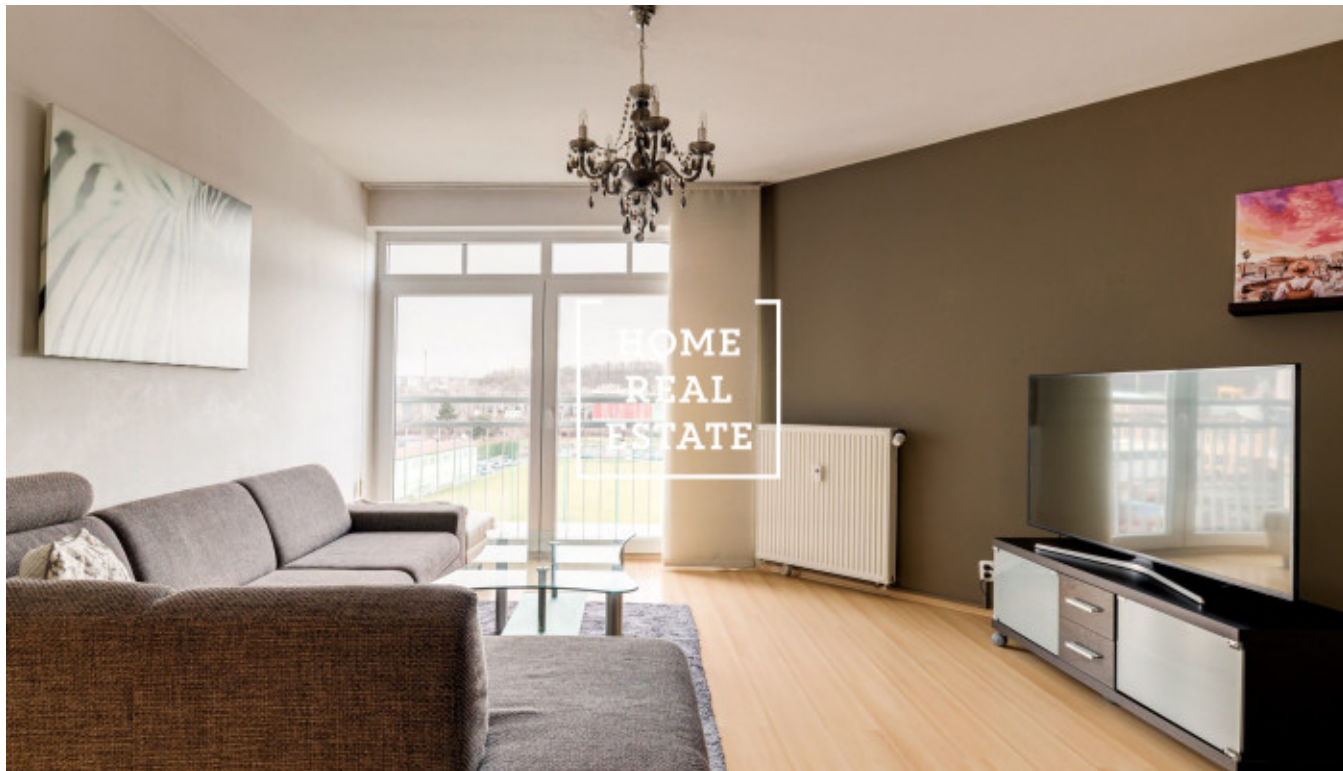

Rent flat 2+kk, 70 m2 - Přípotoční, Praha 10

ID	35620	Offer	Rental
Group	2+kk	Furnished	Furnished
Location	Přípotoční 1528/2	Ownership	Personal
Usable area	70 m ²	City	Prague
District	Praha 10	City district	Vršovice
Status	Realized		