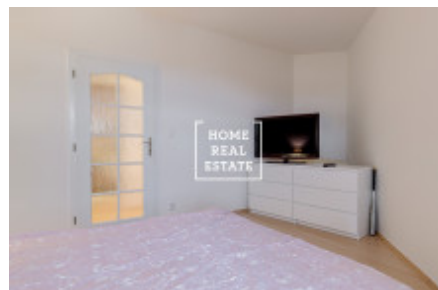

Rent flat 2+kk, 70 m2 - Přípotoční, Praha 10

ID	35620	Offer	Rental
Group	2+kk	Furnished	Furnished
Location	Přípotoční 1528/2	Ownership	Personal
Usable area	70 m ²	City	Prague
District	Praha 10	City district	Vršovice
Status	Realized		