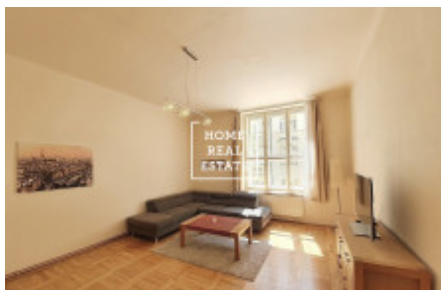

Rent flat 2+1, 76 m² - Bílkova, Praha 1

ID	35617	Offer	Rental
Group	2+1	Furnished	Partially furnished
Location	Bílkova 864/13	Ownership	Personal
Usable area	76 m ²	City	Prague
District	Praha 1	City district	Josefov
Status	Realized		