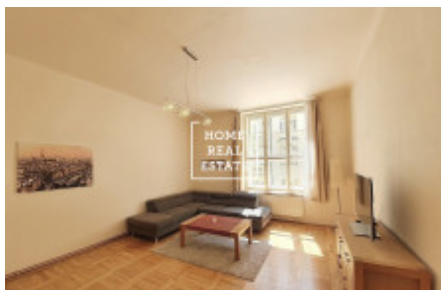

HOME
REAL
ESTATE

Rent flat 2+1, 76 m² - Bílkova, Praha 1

ID
Offer
Group
Furnished
Location
Ownership
Usable area
City
District
City district

[35617](#)
Rental
2+1
Partially furnished
Bílkova 864/13
Personal
76 m²
[Prague](#)
[Praha 1](#)
[Josefov](#)