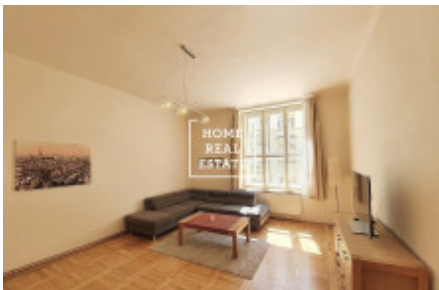

Rent flat 2+1, 76 m² - Bílkova, Praha 1

ID	35617	Offer	Rental
Group	2+1	Furnished	Partially furnished
Location	Bílkova 864/13	Ownership	Personal
Usable area	76 m ²	City	Prague
District	Praha 1	City district	Josefov
Status	Realized		