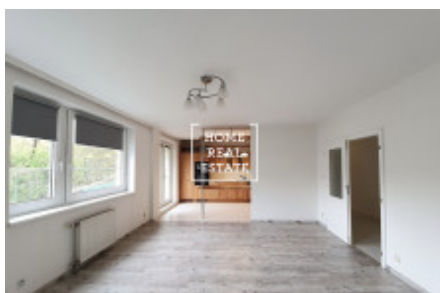

## Rent flat 3+1, 94 m<sup>2</sup> - Pod Parukářkou, Praha 3

ID	<a href="#">35615</a>	Offer	Rental
Group	3+1	Furnished	Partially furnished
Location	Pod Parukářkou 2760/16	Ownership	Personal
Usable area	94 m <sup>2</sup>	City	<a href="#">Prague</a>
District	<a href="#">Praha 3</a>	City district	<a href="#">Žižkov</a>
Status	Realized		