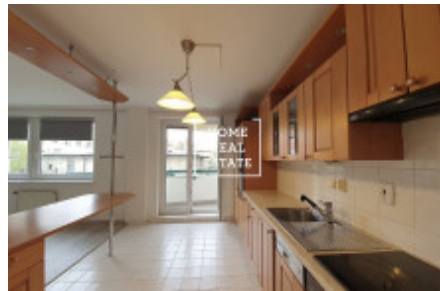

## Rent flat 3+1, 94 m<sup>2</sup> - Pod Parukářkou, Praha 3

ID	<a href="#">35615</a>	Offer	Rental
Group	3+1	Furnished	Partially furnished
Location	Pod Parukářkou 2760/16	Ownership	Personal
Usable area	94 m <sup>2</sup>	City	<a href="#">Prague</a>
District	<a href="#">Praha 3</a>	City district	<a href="#">Žižkov</a>
Status	Realized		