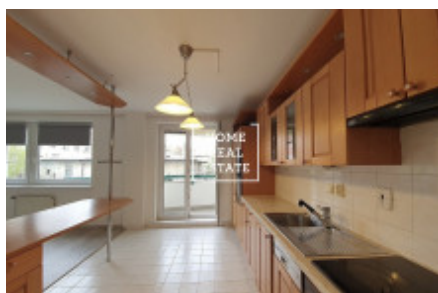

## Rent flat 3+1, 94 m<sup>2</sup> - Pod Parukářkou, Praha 3

ID	<a href="#">35615</a>	Offer	Rental
Group	3+1	Furnished	Partially furnished
Location	Pod Parukářkou 2760/16	Ownership	Personal
Usable area	94 m <sup>2</sup>	City	<a href="#">Prague</a>
District	<a href="#">Praha 3</a>	City district	<a href="#">Žižkov</a>
Status	Realized		