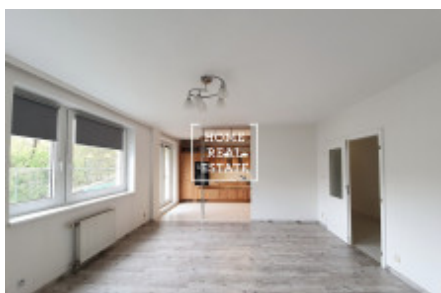

## Rent flat 3+1, 94 m<sup>2</sup> - Pod Parukářkou, Praha 3

ID	<a href="#">35615</a>	Offer	Rental
Group	3+1	Furnished	Partially furnished
Location	Pod Parukářkou 2760/16	Ownership	Personal
Usable area	94 m <sup>2</sup>	City	<a href="#">Prague</a>
District	<a href="#">Praha 3</a>	City district	<a href="#">Žižkov</a>
Status	Realized		