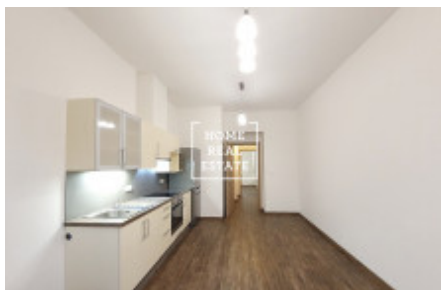

HOME
REAL
ESTATE

Rent flat 2+kk, 40 m2 - Roháčova, Praha 3

ID	35614
Offer	Rental
Group	2+kk
Furnished	Partially furnished
Location	Domažlická 1052/13
Ownership	Personal
Usable area	40 m ²
City	Prague
District	Praha 3
City district	Žižkov