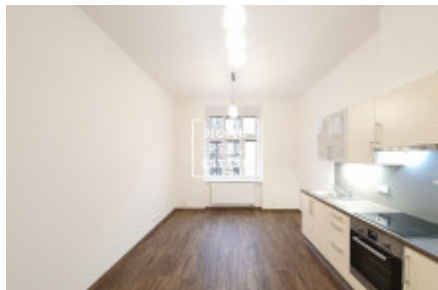

Rent flat 2+kk, 40 m2 - Roháčova, Praha 3

ID	35614	Offer	Rental
Group	2+kk	Furnished	Partially furnished
Location	Domažlická 1052/13	Ownership	Personal
Usable area	40 m ²	City	Prague
District	Praha 3	City district	Žižkov
Status	Realized		