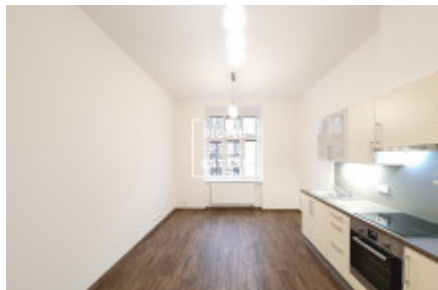

## Rent flat 2+kk, 40 m2 - Roháčova, Praha 3

ID	<a href="#">35614</a>	Offer	Rental
Group	2+kk	Furnished	Partially furnished
Location	Domažlická 1052/13	Ownership	Personal
Usable area	40 m <sup>2</sup>	City	<a href="#">Prague</a>
District	<a href="#">Praha 3</a>	City district	<a href="#">Žižkov</a>
Status	Realized		