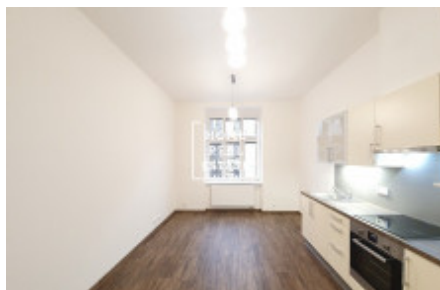

HOME
REAL
ESTATE

Rent flat 2+kk, 40 m2 - Roháčova, Praha 3

ID	35614
Offer	Rental
Group	2+kk
Furnished	Partially furnished
Location	Domažlická 1052/13
Ownership	Personal
Usable area	40 m ²
City	Prague
District	Praha 3
City district	Žižkov