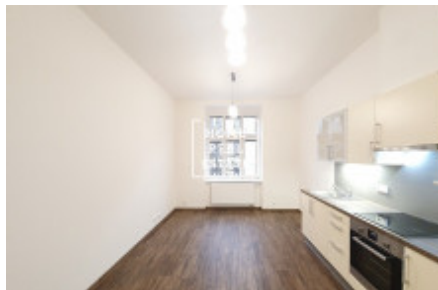

Rent flat 2+kk, 40 m² - Roháčova, Praha 3

ID	35614	Offer	Rental
Group	2+kk	Furnished	Partially furnished
Location	Domažlická 1052/13	Ownership	Personal
Usable area	40 m ²	City	Prague
District	Praha 3	City district	Žižkov
Status	Realized		