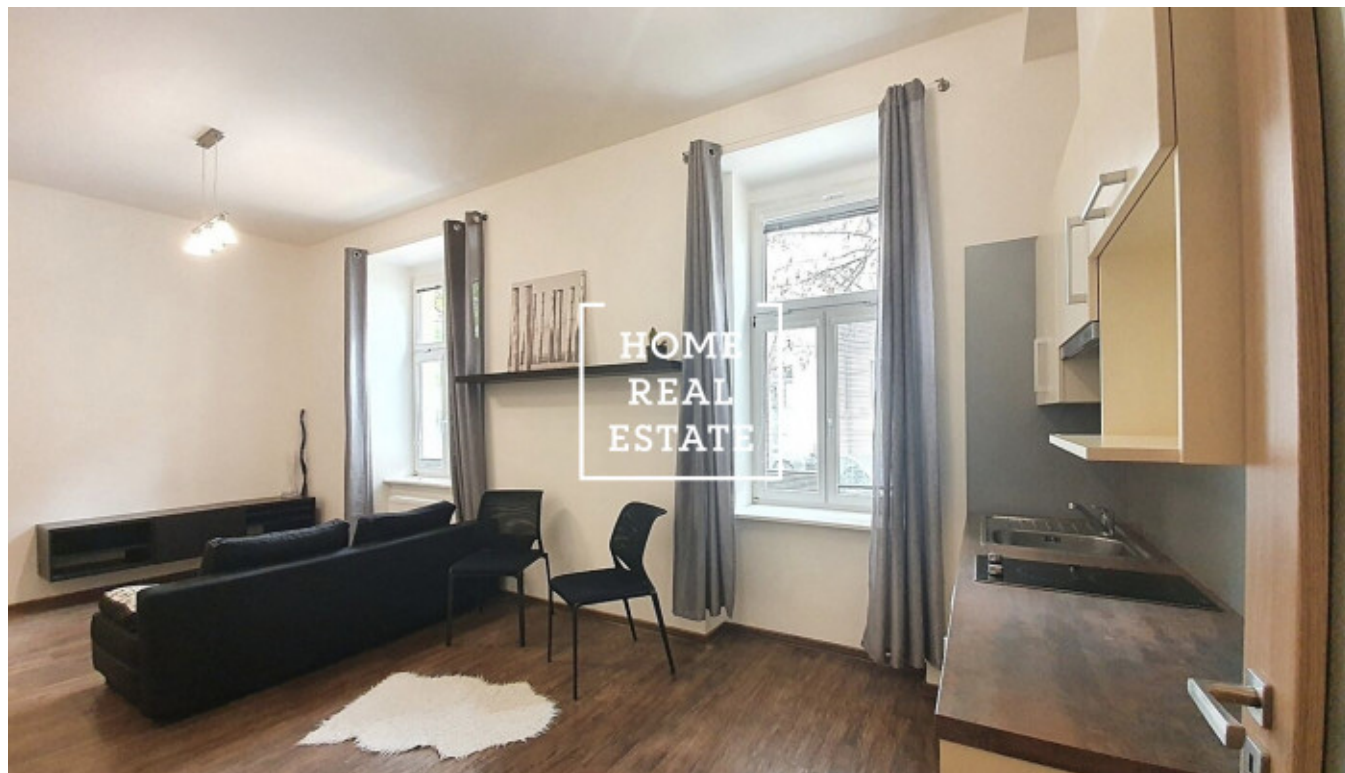

## Rent flat 1+kk, 35 m2 - Roháčova, Praha 3

|             |                         |               |                        |
|-------------|-------------------------|---------------|------------------------|
| ID          | <a href="#">35613</a>   | Offer         | Rental                 |
| Group       | 1+kk                    | Furnished     | Partially furnished    |
| Location    | Domažlická 1052/13      | Ownership     | Personal               |
| Usable area | 35 m <sup>2</sup>       | City          | <a href="#">Prague</a> |
| District    | <a href="#">Praha 3</a> | City district | <a href="#">Žižkov</a> |
| Status      | Realized                |               |                        |