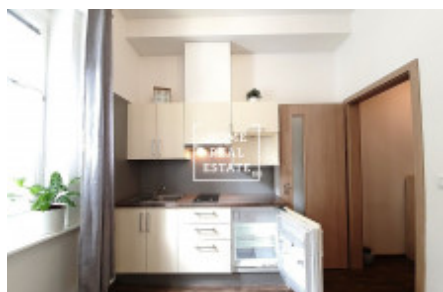

## Rent flat 1+kk, 35 m2 - Roháčova, Praha 3

|               |                         |
|---------------|-------------------------|
| ID            | <a href="#">35613</a>   |
| Offer         | Rental                  |
| Group         | 1+kk                    |
| Furnished     | Partially furnished     |
| Location      | Domažlická 1052/13      |
| Ownership     | Personal                |
| Usable area   | 35 m <sup>2</sup>       |
| City          | <a href="#">Prague</a>  |
| District      | <a href="#">Praha 3</a> |
| City district | <a href="#">Žižkov</a>  |