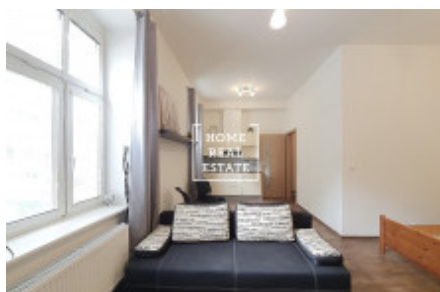

Rent flat 1+kk, 35 m2 - Roháčova, Praha 3

ID	35613	Offer	Rental
Group	1+kk	Furnished	Partially furnished
Location	Domažlická 1052/13	Ownership	Personal
Usable area	35 m ²	City	Prague
District	Praha 3	City district	Žižkov
Status	Realized		