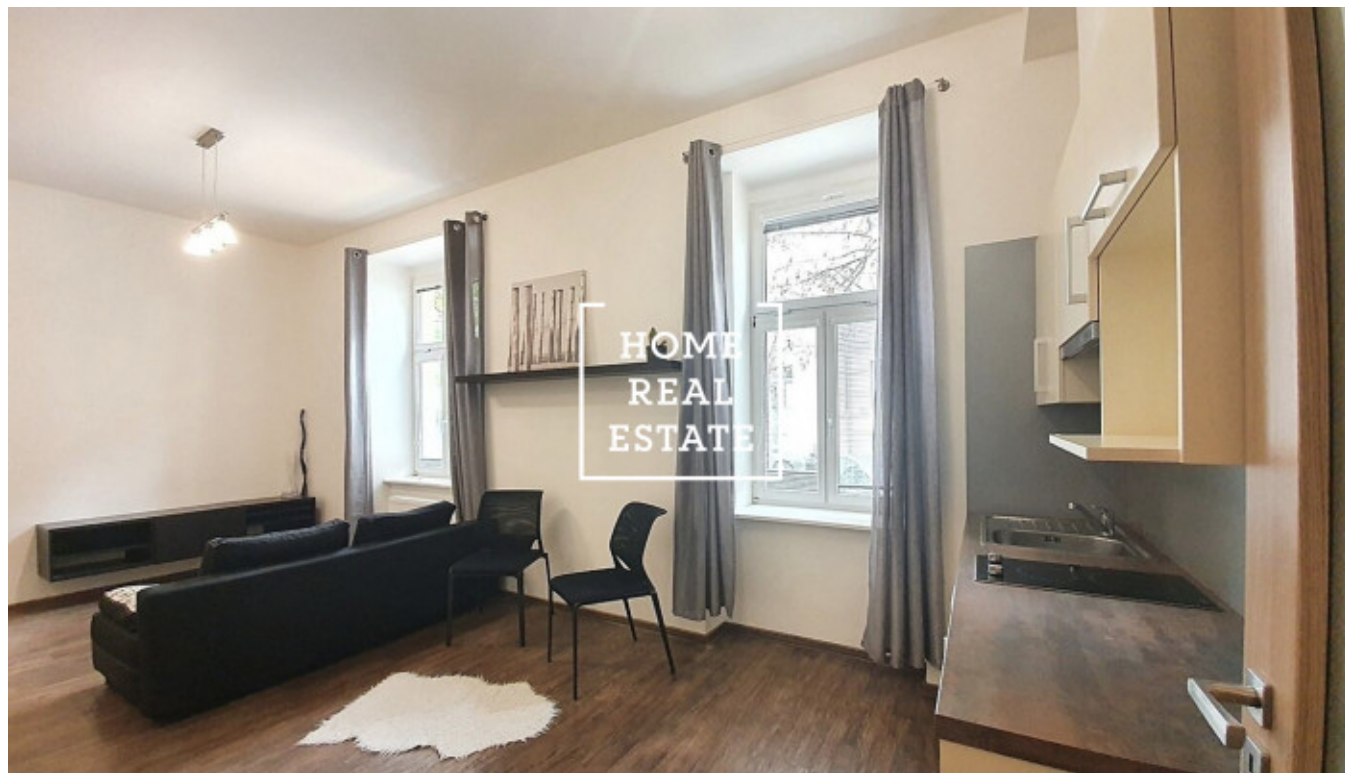

HOME
REAL
ESTATE

Rent flat 1+kk, 35 m² - Roháčova, Praha 3

ID	35613	Offer	Rental
Group	1+kk	Furnished	Partially furnished
Location	Domažlická 1052/13	Ownership	Personal
Usable area	35 m ²	City	Prague
District	Praha 3	City district	Žižkov
Status	Realized		