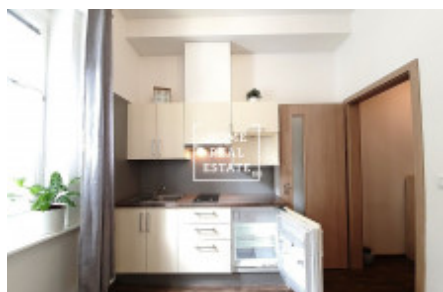

HOME
REAL
ESTATE

Rent flat 1+kk, 35 m2 - Roháčova, Praha 3