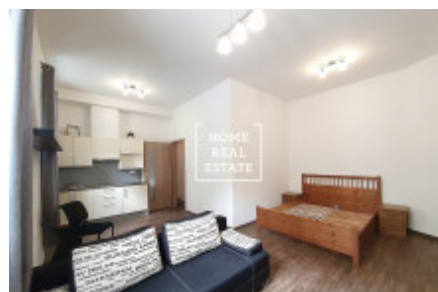

Rent flat 1+kk, 35 m2 - Roháčova, Praha 3

ID	35613	Offer	Rental
Group	1+kk	Furnished	Partially furnished
Location	Domažlická 1052/13	Ownership	Personal
Usable area	35 m ²	City	Prague
District	Praha 3	City district	Žižkov
Status	Realized		