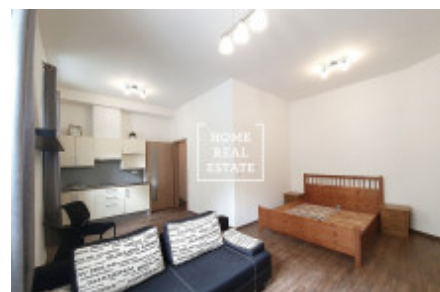

## Rent flat 1+kk, 35 m2 - Roháčova, Praha 3

|               |                         |
|---------------|-------------------------|
| ID            | <a href="#">35613</a>   |
| Offer         | Rental                  |
| Group         | 1+kk                    |
| Furnished     | Partially furnished     |
| Location      | Domažlická 1052/13      |
| Ownership     | Personal                |
| Usable area   | 35 m <sup>2</sup>       |
| City          | <a href="#">Prague</a>  |
| District      | <a href="#">Praha 3</a> |
| City district | <a href="#">Žižkov</a>  |