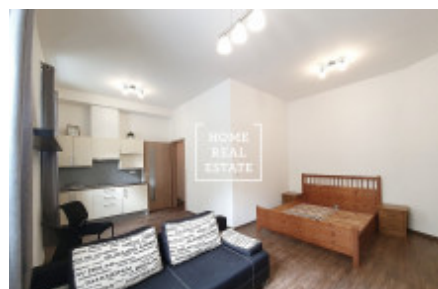

## Rent flat 1+kk, 35 m<sup>2</sup> - Roháčova, Praha 3

ID	<a href="#">35613</a>	Offer	Rental
Group	1+kk	Furnished	Partially furnished
Location	Domažlická 1052/13	Ownership	Personal
Usable area	35 m <sup>2</sup>	City	<a href="#">Prague</a>
District	<a href="#">Praha 3</a>	City district	<a href="#">Žižkov</a>
Status	Realized		