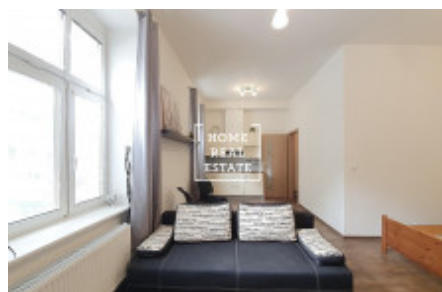

## Rent flat 1+kk, 35 m2 - Roháčova, Praha 3

|               |                         |
|---------------|-------------------------|
| ID            | <a href="#">35613</a>   |
| Offer         | Rental                  |
| Group         | 1+kk                    |
| Furnished     | Partially furnished     |
| Location      | Domažlická 1052/13      |
| Ownership     | Personal                |
| Usable area   | 35 m <sup>2</sup>       |
| City          | <a href="#">Prague</a>  |
| District      | <a href="#">Praha 3</a> |
| City district | <a href="#">Žižkov</a>  |