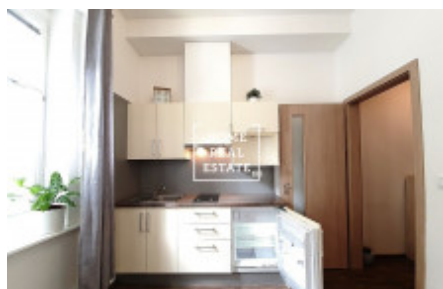

HOME
REAL
ESTATE

Rent flat 1+kk, 35 m² - Roháčova, Praha 3

ID	35613	Offer	Rental
Group	1+kk	Furnished	Partially furnished
Location	Domažlická 1052/13	Ownership	Personal
Usable area	35 m ²	City	Prague
District	Praha 3	City district	Žižkov
Status	Realized		