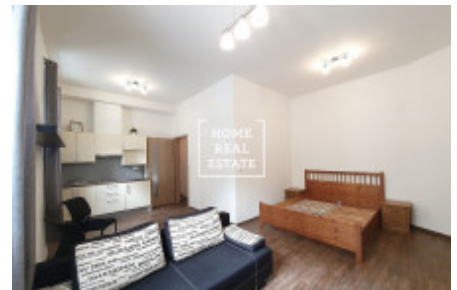

## Rent flat 1+kk, 35 m2 - Roháčova, Praha 3

ID	<a href="#">35613</a>	Offer	Rental
Group	1+kk	Furnished	Partially furnished
Location	Domažlická 1052/13	Ownership	Personal
Usable area	35 m <sup>2</sup>	City	<a href="#">Prague</a>
District	<a href="#">Praha 3</a>	City district	<a href="#">Žižkov</a>
Status	Realized		