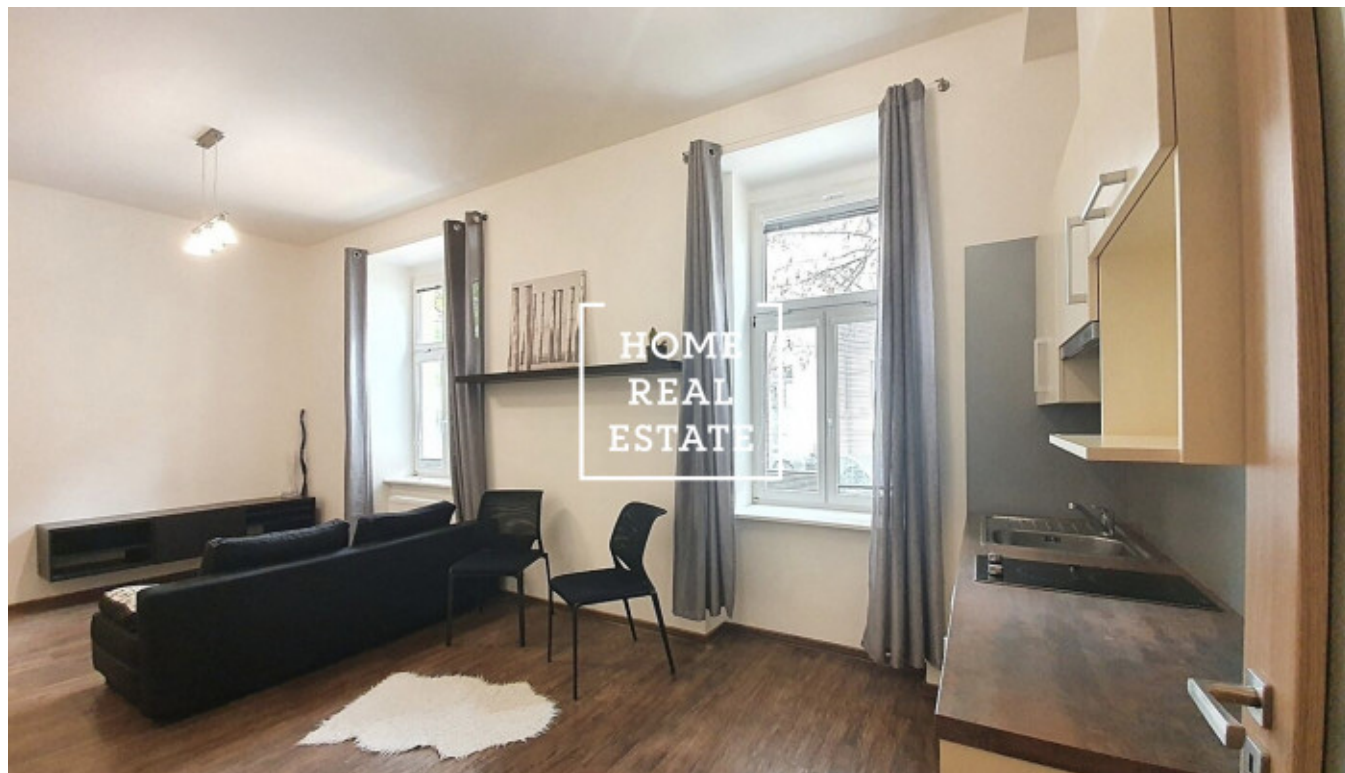

HOME
REAL
ESTATE

Rent flat 1+kk, 35 m2 - Roháčova, Praha 3