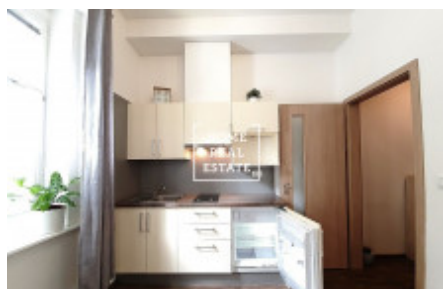

## Rent flat 1+kk, 35 m2 - Roháčova, Praha 3

|             |                         |               |                        |
|-------------|-------------------------|---------------|------------------------|
| ID          | <a href="#">35613</a>   | Offer         | Rental                 |
| Group       | 1+kk                    | Furnished     | Partially furnished    |
| Location    | Domažlická 1052/13      | Ownership     | Personal               |
| Usable area | 35 m <sup>2</sup>       | City          | <a href="#">Prague</a> |
| District    | <a href="#">Praha 3</a> | City district | <a href="#">Žižkov</a> |
| Status      | Realized                |               |                        |