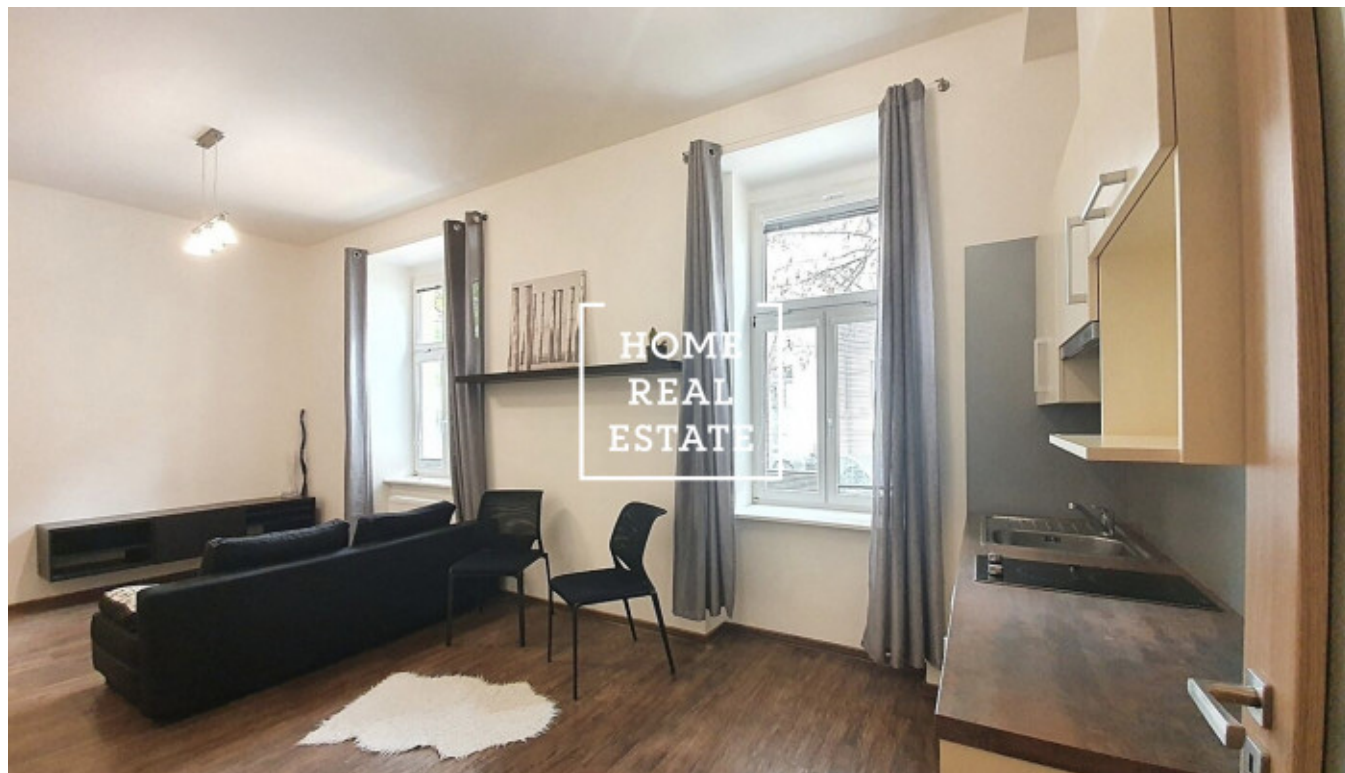

## Rent flat 1+kk, 35 m2 - Roháčova, Praha 3

|               |                         |
|---------------|-------------------------|
| ID            | <a href="#">35613</a>   |
| Offer         | Rental                  |
| Group         | 1+kk                    |
| Furnished     | Partially furnished     |
| Location      | Domažlická 1052/13      |
| Ownership     | Personal                |
| Usable area   | 35 m <sup>2</sup>       |
| City          | <a href="#">Prague</a>  |
| District      | <a href="#">Praha 3</a> |
| City district | <a href="#">Žižkov</a>  |