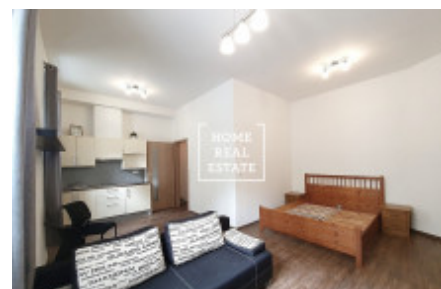

HOME
REAL
ESTATE

Rent flat 1+kk, 35 m² - Roháčova, Praha 3

ID	35613	Offer	Rental
Group	1+kk	Furnished	Partially furnished
Location	Domažlická 1052/13	Ownership	Personal
Usable area	35 m ²	City	Prague
District	Praha 3	City district	Žižkov
Status	Realized		