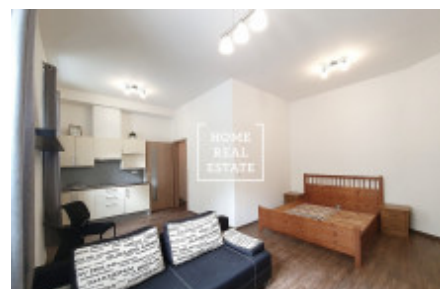

## Rent flat 1+kk, 35 m2 - Roháčova, Praha 3

|             |                         |               |                        |
|-------------|-------------------------|---------------|------------------------|
| ID          | <a href="#">35613</a>   | Offer         | Rental                 |
| Group       | 1+kk                    | Furnished     | Partially furnished    |
| Location    | Domažlická 1052/13      | Ownership     | Personal               |
| Usable area | 35 m <sup>2</sup>       | City          | <a href="#">Prague</a> |
| District    | <a href="#">Praha 3</a> | City district | <a href="#">Žižkov</a> |
| Status      | Realized                |               |                        |