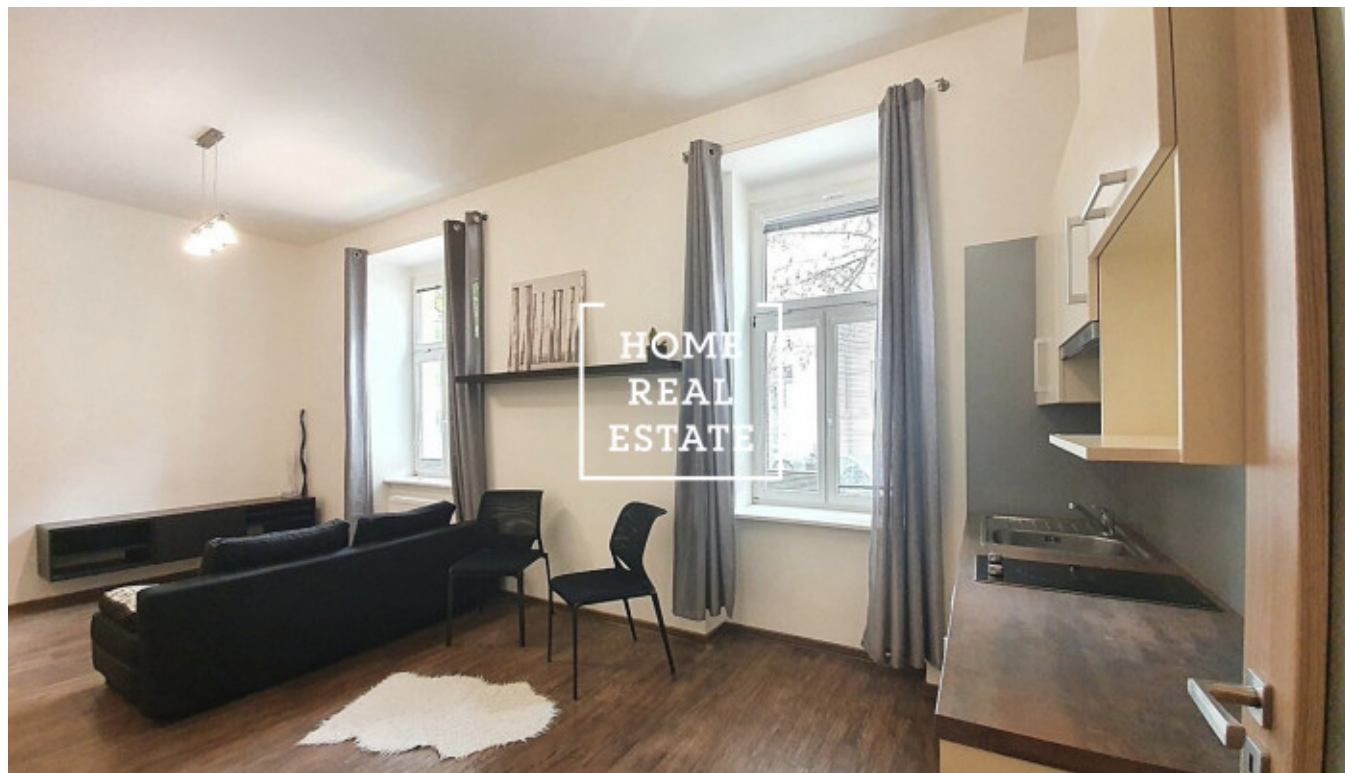

## Rent flat 1+kk, 35 m<sup>2</sup> - Roháčova, Praha 3

ID	<a href="#">35613</a>	Offer	Rental
Group	1+kk	Furnished	Partially furnished
Location	Domažlická 1052/13	Ownership	Personal
Usable area	35 m <sup>2</sup>	City	<a href="#">Prague</a>
District	<a href="#">Praha 3</a>	City district	<a href="#">Žižkov</a>
Status	Realized		