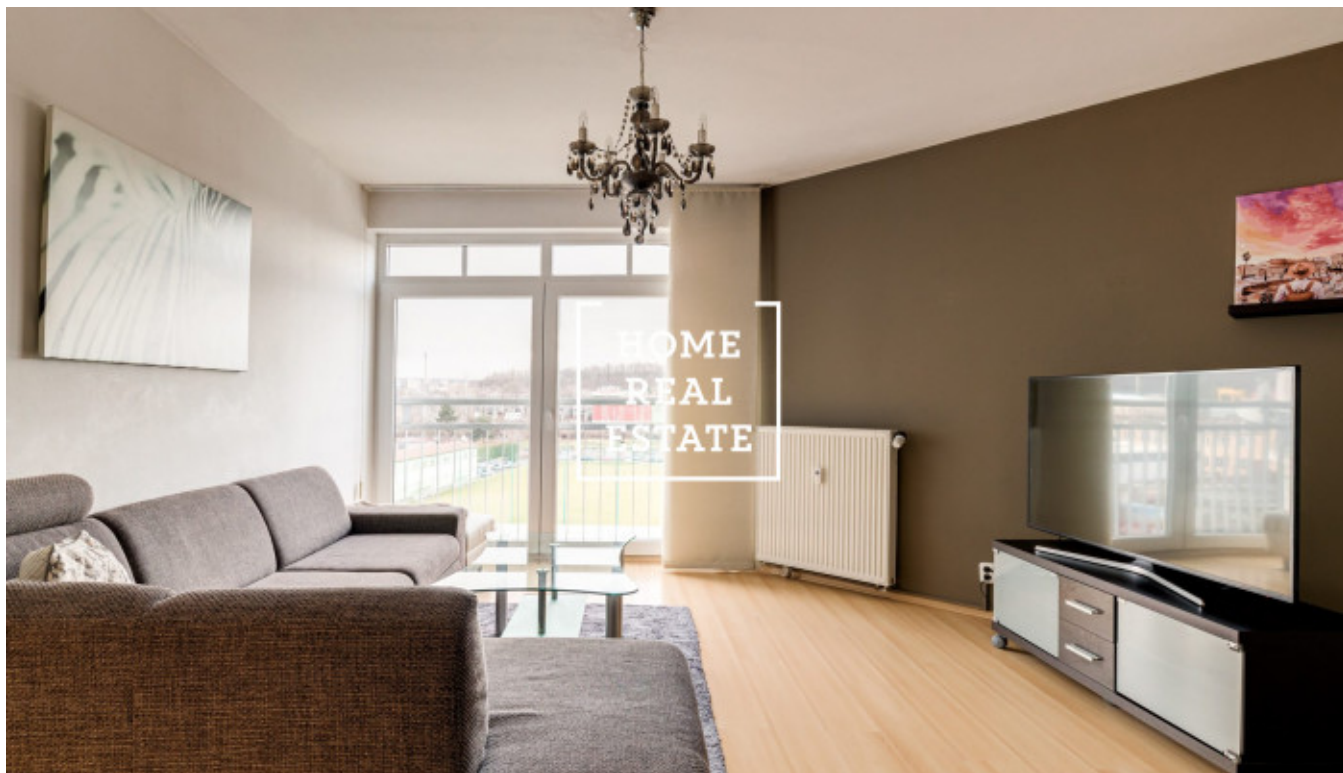

HOME
REAL
ESTATE

Rent flat 2+kk, 70 m² - Přípotoční, Praha 10

ID	35612	Offer	Rental
Group	2+kk	Furnished	Furnished
Location	Přípotoční 1528/2	Ownership	Personal
Usable area	70 m ²	City	Prague
District	Praha 10	City district	Vršovice
Status	Realized		