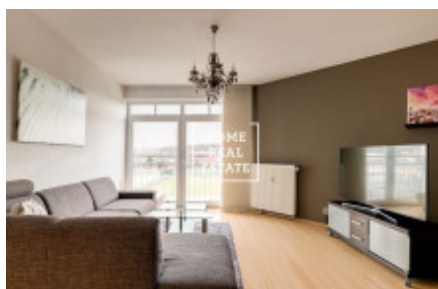

Rent flat 2+kk, 70 m2 - Přípotoční, Praha 10

ID	35612	Offer	Rental
Group	2+kk	Furnished	Furnished
Location	Přípotoční 1528/2	Ownership	Personal
Usable area	70 m ²	City	Prague
District	Praha 10	City district	Vršovice
Status	Realized		