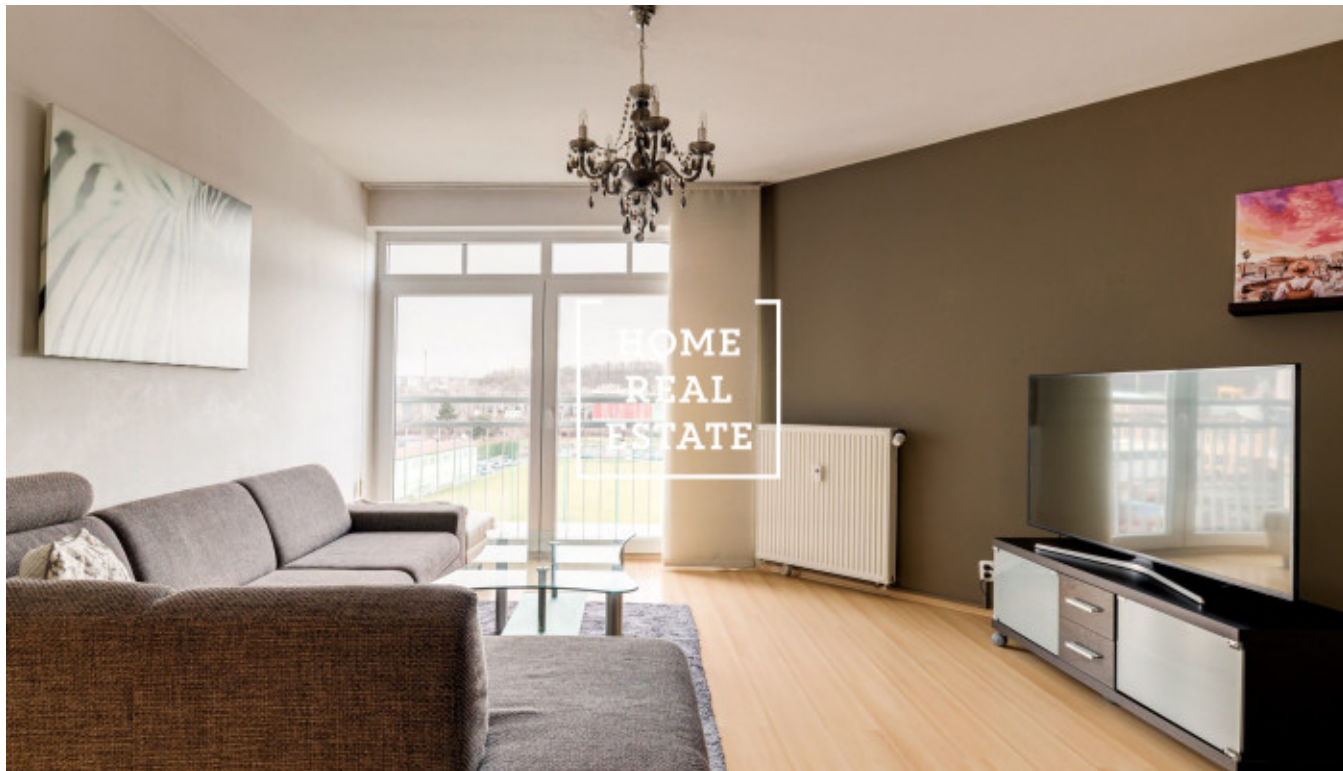

Rent flat 2+kk, 70 m2 - Přípotoční, Praha 10

ID	35612	Offer	Rental
Group	2+kk	Furnished	Furnished
Location	Přípotoční 1528/2	Ownership	Personal
Usable area	70 m ²	City	Prague
District	Praha 10	City district	Vršovice
Status	Realized		