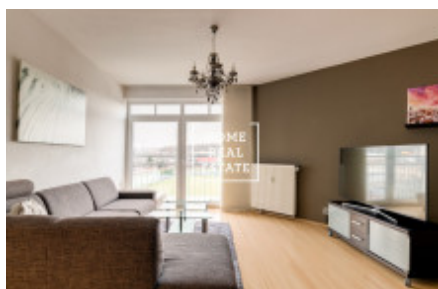

HOME
REAL
ESTATE

Rent flat 2+kk, 70 m² - Přípotoční, Praha 10

ID	35612	Offer	Rental
Group	2+kk	Furnished	Furnished
Location	Přípotoční 1528/2	Ownership	Personal
Usable area	70 m ²	City	Prague
District	Praha 10	City district	Vršovice
Status	Realized		