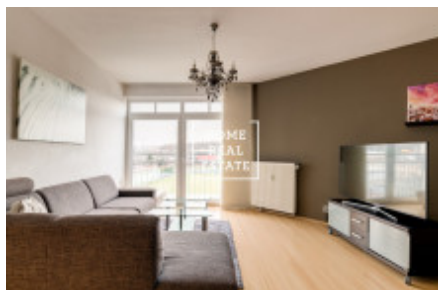

Rent flat 2+kk, 70 m2 - Přípotoční, Praha 10

ID	35612	Offer	Rental
Group	2+kk	Furnished	Furnished
Location	Přípotoční 1528/2	Ownership	Personal
Usable area	70 m ²	City	Prague
District	Praha 10	City district	Vršovice
Status	Realized		