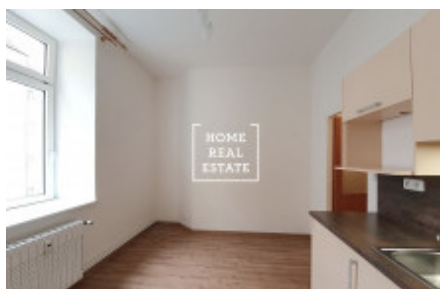

HOME
REAL
ESTATE

Rent flat 1+kk, 20 m² - Roháčova, Praha 3

ID
Offer
Group
Furnished
Location
Ownership
Usable area
City
District
City district

[35611](#)
Rental
1+kk
Partially furnished
Roháčova 1126/70
Personal
20 m²
[Prague](#)
[Praha 3](#)
[Žižkov](#)