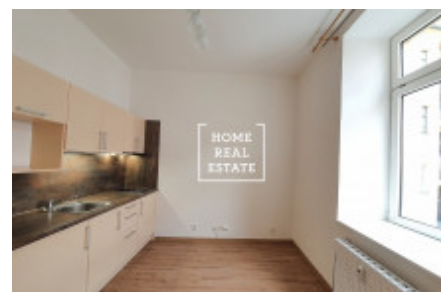

Rent flat 1+kk, 20 m2 - Roháčova, Praha 3

ID	35611	Offer	Rental
Group	1+kk	Furnished	Partially furnished
Location	Roháčova 1126/70	Ownership	Personal
Usable area	20 m ²	City	Prague
District	Praha 3	City district	Žižkov
Status	Realized		