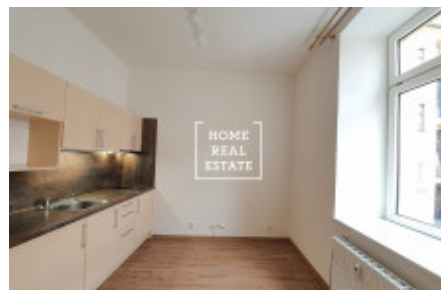

Rent flat 1+kk, 20 m2 - Roháčova, Praha 3

ID	35611	Offer	Rental
Group	1+kk	Furnished	Partially furnished
Location	Roháčova 1126/70	Ownership	Personal
Usable area	20 m ²	City	Prague
District	Praha 3	City district	Žižkov
Status	Realized		