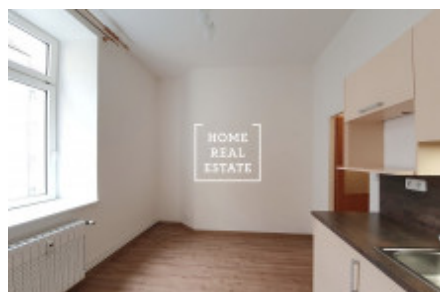

Rent flat 1+kk, 20 m2 - Roháčova, Praha 3

ID	35611	Offer	Rental
Group	1+kk	Furnished	Partially furnished
Location	Roháčova 1126/70	Ownership	Personal
Usable area	20 m ²	City	Prague
District	Praha 3	City district	Žižkov
Status	Realized		