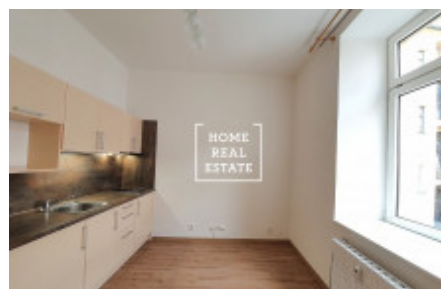

HOME
REAL
ESTATE

Rent flat 1+kk, 20 m² - Roháčova, Praha 3

ID
Offer
Group
Furnished
Location
Ownership
Usable area
City
District
City district

[35611](#)
Rental
1+kk
Partially furnished
Roháčova 1126/70
Personal
20 m²
[Prague](#)
[Praha 3](#)
[Žižkov](#)