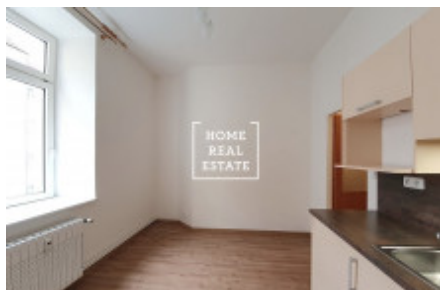

Rent flat 1+kk, 20 m2 - Roháčova, Praha 3

ID	35611	Offer	Rental
Group	1+kk	Furnished	Partially furnished
Location	Roháčova 1126/70	Ownership	Personal
Usable area	20 m ²	City	Prague
District	Praha 3	City district	Žižkov
Status	Realized		