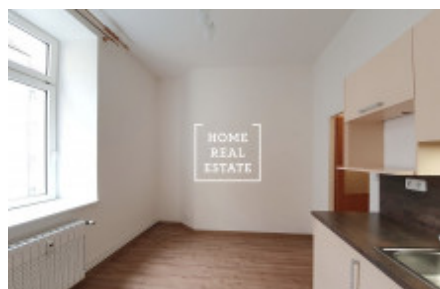

HOME
REAL
ESTATE

Rent flat 1+kk, 20 m² - Roháčova, Praha 3

ID	35611	Offer	Rental
Group	1+kk	Furnished	Partially furnished
Location	Roháčova 1126/70	Ownership	Personal
Usable area	20 m ²	City	Prague
District	Praha 3	City district	Žižkov
Status	Realized		