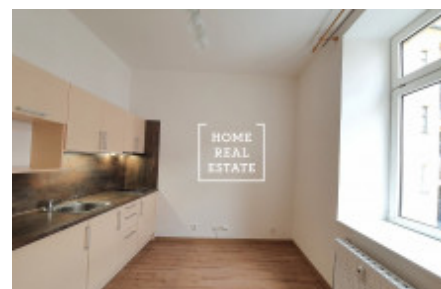

HOME
REAL
ESTATE

Rent flat 1+kk, 20 m² - Roháčova, Praha 3

ID	35611	Offer	Rental
Group	1+kk	Furnished	Partially furnished
Location	Roháčova 1126/70	Ownership	Personal
Usable area	20 m ²	City	Prague
District	Praha 3	City district	Žižkov
Status	Realized		