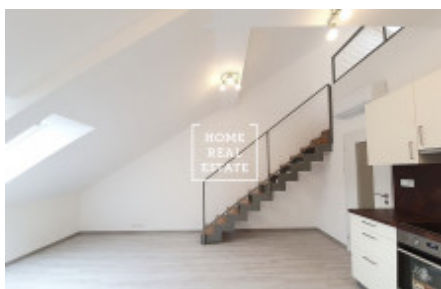

HOME
REAL
ESTATE

Rent flat 2+kk, 70.1 m² - Roháčova, Praha 3

ID
Offer
Group
Furnished
Location
Ownership
Usable area
City
District
City district

[35609](#)
Rental
2+kk
Partially furnished
Roháčova 1115/87
Personal
70.1 m²
[Prague](#)
[Praha 3](#)
[Žižkov](#)