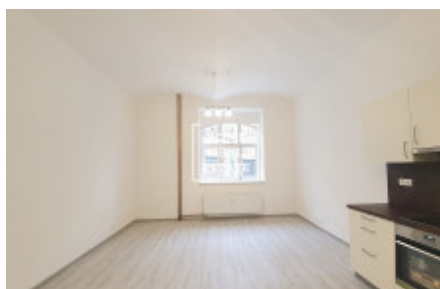

## Rent flat 2+kk, 49 m2 - Roháčova, Praha 3

ID	<a href="#">35608</a>	Offer	Rental
Group	2+kk	Furnished	Partially furnished
Location	Roháčova 1115/87	Ownership	Personal
Usable area	49 m <sup>2</sup>	City	<a href="#">Prague</a>
District	<a href="#">Praha 3</a>	City district	<a href="#">Žižkov</a>
Status	Realized		