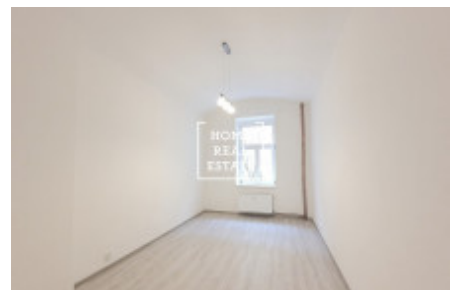

## Rent flat 2+kk, 49 m2 - Roháčova, Praha 3

ID	<a href="#">35608</a>	Offer	Rental
Group	2+kk	Furnished	Partially furnished
Location	Roháčova 1115/87	Ownership	Personal
Usable area	49 m <sup>2</sup>	City	<a href="#">Prague</a>
District	<a href="#">Praha 3</a>	City district	<a href="#">Žižkov</a>
Status	Realized		