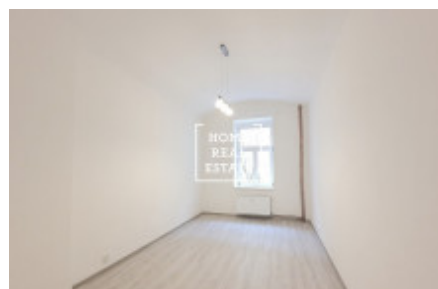

## Rent flat 2+kk, 49 m2 - Roháčova, Praha 3

ID	<a href="#">35608</a>	Offer	Rental
Group	2+kk	Furnished	Partially furnished
Location	Roháčova 1115/87	Ownership	Personal
Usable area	49 m <sup>2</sup>	City	<a href="#">Prague</a>
District	<a href="#">Praha 3</a>	City district	<a href="#">Žižkov</a>
Status	Realized		