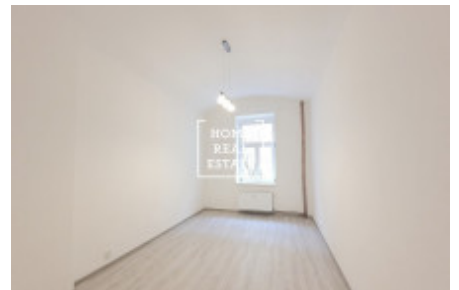

## Rent flat 2+kk, 49 m2 - Roháčova, Praha 3

ID	<a href="#">35608</a>	Offer	Rental
Group	2+kk	Furnished	Partially furnished
Location	Roháčova 1115/87	Ownership	Personal
Usable area	49 m <sup>2</sup>	City	<a href="#">Prague</a>
District	<a href="#">Praha 3</a>	City district	<a href="#">Žižkov</a>
Status	Realized		