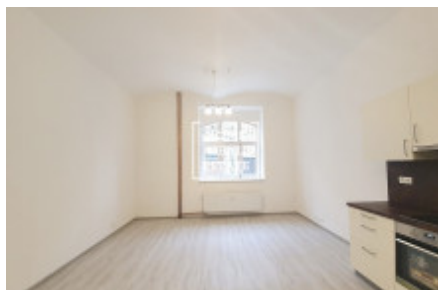

## Rent flat 2+kk, 49 m2 - Roháčova, Praha 3

ID	<a href="#">35608</a>	Offer	Rental
Group	2+kk	Furnished	Partially furnished
Location	Roháčova 1115/87	Ownership	Personal
Usable area	49 m <sup>2</sup>	City	<a href="#">Prague</a>
District	<a href="#">Praha 3</a>	City district	<a href="#">Žižkov</a>
Status	Realized		