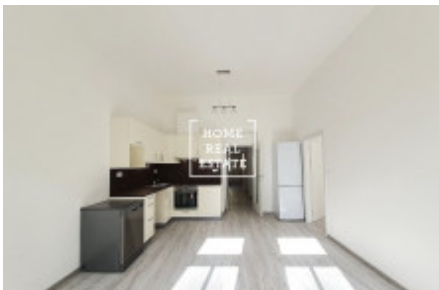

## Rent flat 3+kk, 65 m2 - Roháčova, Praha 3

ID	<a href="#">35607</a>	Offer	Rental
Group	3+kk	Furnished	Partially furnished
Location	Roháčova 1114/85	Ownership	Personal
Usable area	65 m <sup>2</sup>	City	<a href="#">Prague</a>
District	<a href="#">Praha 3</a>	City district	<a href="#">Žižkov</a>
Status	Realized		