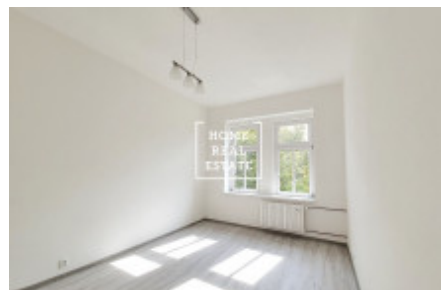

HOME
REAL
ESTATE

Rent flat 3+kk, 65 m2 - Roháčova, Praha 3

| | |
|---------------|-------------------------|
| ID | 35607 |
| Offer | Rental |
| Group | 3+kk |
| Furnished | Partially furnished |
| Location | Roháčova 1114/85 |
| Ownership | Personal |
| Usable area | 65 m ² |
| City | Prague |
| District | Praha 3 |
| City district | Žižkov |