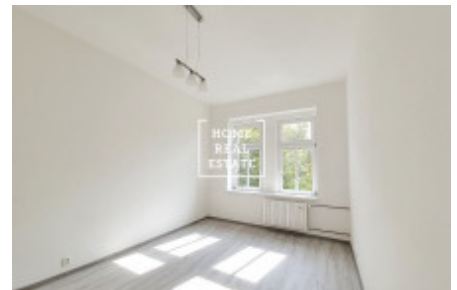

## Rent flat 3+kk, 65 m2 - Roháčova, Praha 3

ID	<a href="#">35607</a>	Offer	Rental
Group	3+kk	Furnished	Partially furnished
Location	Roháčova 1114/85	Ownership	Personal
Usable area	65 m <sup>2</sup>	City	<a href="#">Prague</a>
District	<a href="#">Praha 3</a>	City district	<a href="#">Žižkov</a>
Status	Realized		