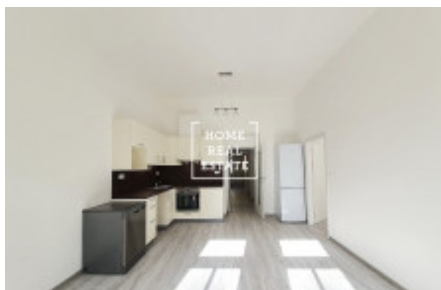

HOME
REAL
ESTATE

Rent flat 3+kk, 65 m2 - Roháčova, Praha 3

| | |
|---------------|-------------------------|
| ID | 35607 |
| Offer | Rental |
| Group | 3+kk |
| Furnished | Partially furnished |
| Location | Roháčova 1114/85 |
| Ownership | Personal |
| Usable area | 65 m ² |
| City | Prague |
| District | Praha 3 |
| City district | Žižkov |