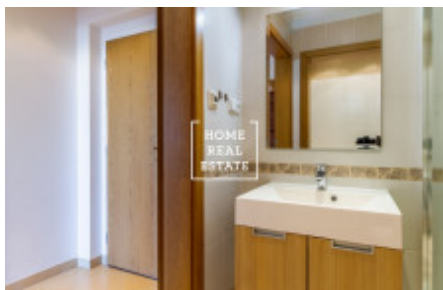

## Rent flat 1+kk, 35 m<sup>2</sup> - Tlumačovská

|               |                          |           |                        |
|---------------|--------------------------|-----------|------------------------|
| ID            | <a href="#">35605</a>    | Offer     | Rental                 |
| Group         | 1+kk                     | Furnished | Furnished              |
| Location      | Tlumačovská 2766/26      | Ownership | Personal               |
| Usable area   | 35 m <sup>2</sup>        | City      | <a href="#">Prague</a> |
| City district | <a href="#">Stodůlky</a> | Status    | Realized               |