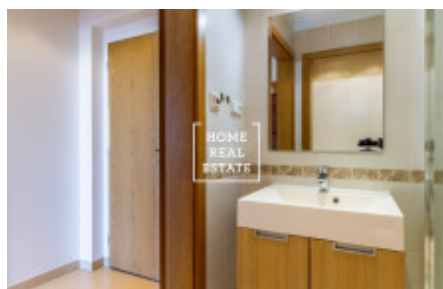

Rent flat 1+kk, 35 m2 - Tlumačovská

ID	35605	Offer	Rental
Group	1+kk	Furnished	Furnished
Location	Tlumačovská 2766/26	Ownership	Personal
Usable area	35 m ²	City	Prague
City district	Stodůlky	Status	Realized