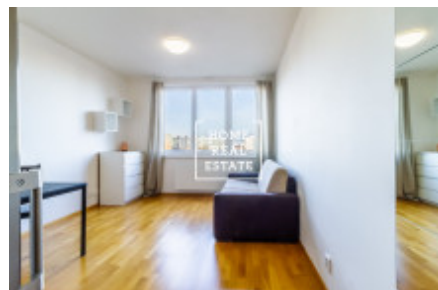

## Rent flat 1+kk, 35 m<sup>2</sup> - Tlumačovská

|               |                          |           |                        |
|---------------|--------------------------|-----------|------------------------|
| ID            | <a href="#">35605</a>    | Offer     | Rental                 |
| Group         | 1+kk                     | Furnished | Furnished              |
| Location      | Tlumačovská 2766/26      | Ownership | Personal               |
| Usable area   | 35 m <sup>2</sup>        | City      | <a href="#">Prague</a> |
| City district | <a href="#">Stodůlky</a> | Status    | Realized               |