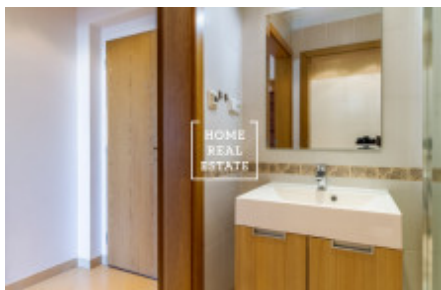

Rent flat 1+kk, 35 m² - Tlumačovská

ID	35605	Offer	Rental
Group	1+kk	Furnished	Furnished
Location	Tlumačovská 2766/26	Ownership	Personal
Usable area	35 m ²	City	Prague
City district	Stodůlky	Status	Realized