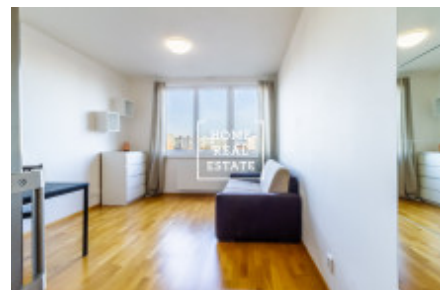

Rent flat 1+kk, 35 m² - Tlumačovská

ID	35605	Offer	Rental
Group	1+kk	Furnished	Furnished
Location	Tlumačovská 2766/26	Ownership	Personal
Usable area	35 m ²	City	Prague
City district	Stodůlky	Status	Realized