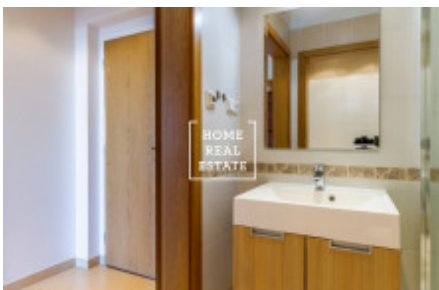

Rent flat 1+kk, 35 m² - Tlumačovská

ID	35605	Offer	Rental
Group	1+kk	Furnished	Furnished
Location	Tlumačovská 2766/26	Ownership	Personal
Usable area	35 m ²	City	Prague
City district	Stodůlky	Status	Realized