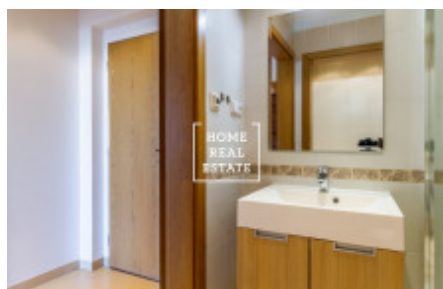

HOME
REAL
ESTATE

Rent flat 1+kk, 35 m² - Tlumačovská

ID
Offer
Group
Furnished
Location
Ownership
Usable area
City
City district

[35605](#)
Rental
1+kk
Furnished
Tlumačovská 2766/26
Personal
35 m²
[Prague](#)
[Stodůlky](#)