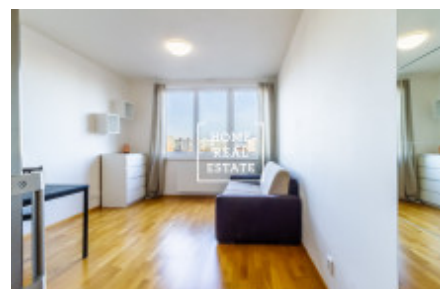

HOME
REAL
ESTATE

Rent flat 1+kk, 35 m² - Tlumačovská

ID
Offer
Group
Furnished
Location
Ownership
Usable area
City
City district

[35605](#)
Rental
1+kk
Furnished
Tlumačovská 2766/26
Personal
35 m²
[Prague](#)
[Stodůlky](#)