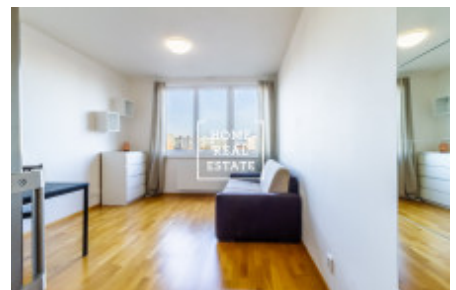

Rent flat 1+kk, 35 m² - Tlumačovská

ID	35605	Offer	Rental
Group	1+kk	Furnished	Furnished
Location	Tlumačovská 2766/26	Ownership	Personal
Usable area	35 m ²	City	Prague
City district	Stodůlky	Status	Realized