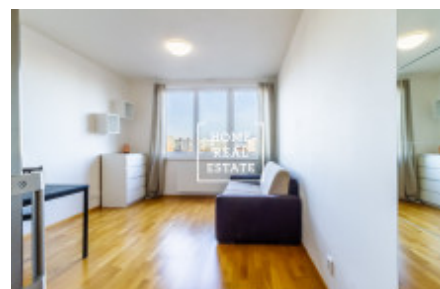

Rent flat 1+kk, 35 m2 - Tlumačovská

ID	35605	Offer	Rental
Group	1+kk	Furnished	Furnished
Location	Tlumačovská 2766/26	Ownership	Personal
Usable area	35 m ²	City	Prague
City district	Stodůlky	Status	Realized