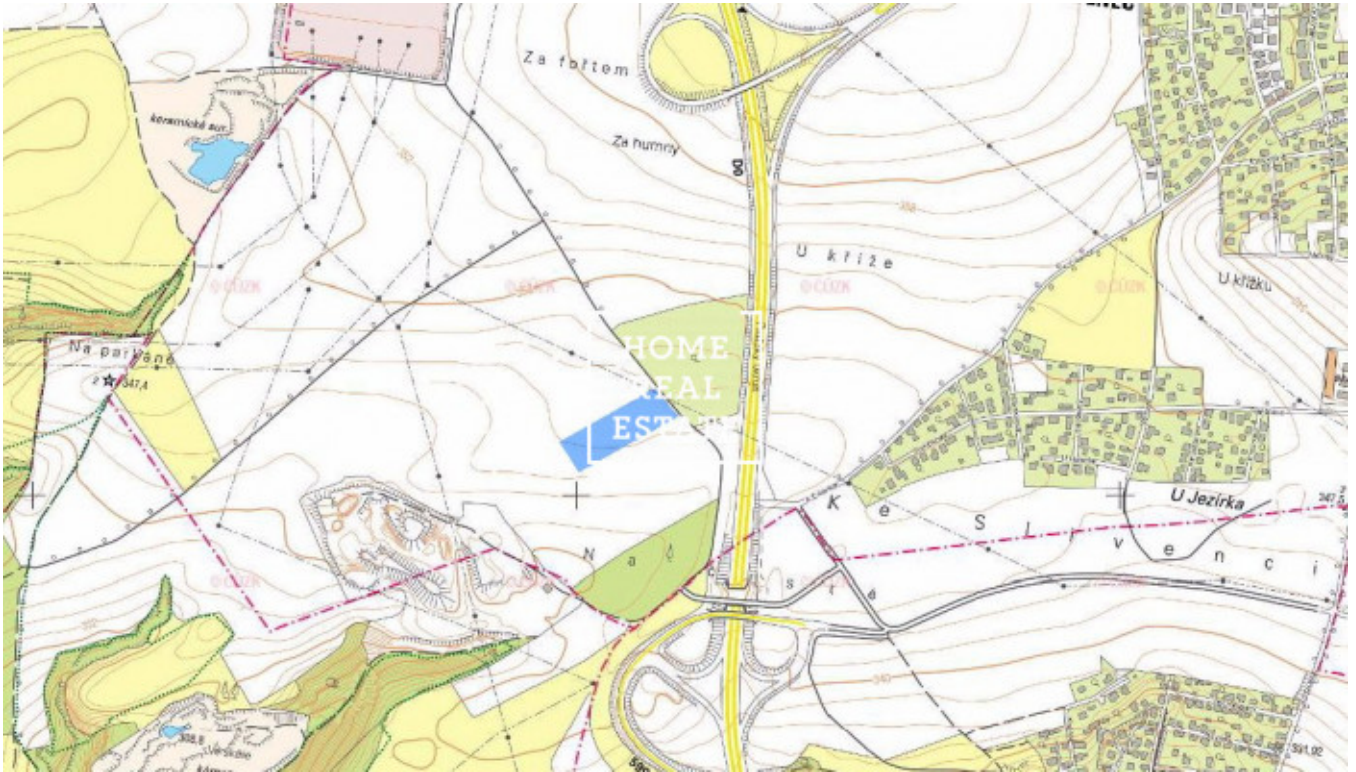

Sale land field, 13209 m² - K Austisu

ID	35603	Offer	Sale
Group	Field	Furnished	Furnished
Location	K Austisu	Ownership	Personal
Usable area	13209 m ²	City	Prague
City district	Slivenec	Status	Realized