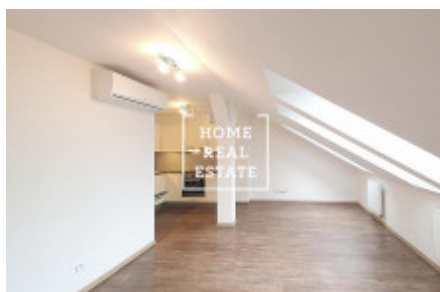

## Rent flat 1+kk, 50 m2 - Roháčova, Praha 3

ID	<a href="#">35601</a>	Offer	Rental
Group	1+kk	Furnished	Partially furnished
Location	Roháčova 1090/81	Ownership	Personal
Usable area	50 m <sup>2</sup>	City	<a href="#">Prague</a>
District	<a href="#">Praha 3</a>	City district	<a href="#">Žižkov</a>
Status	Realized		