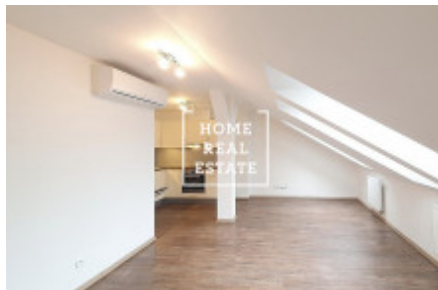

Rent flat 1+kk, 50 m2 - Roháčova, Praha 3

| | | | |
|-------------|-------------------------|---------------|------------------------|
| ID | 35601 | Offer | Rental |
| Group | 1+kk | Furnished | Partially furnished |
| Location | Roháčova 1090/81 | Ownership | Personal |
| Usable area | 50 m ² | City | Prague |
| District | Praha 3 | City district | Žižkov |
| Status | Realized | | |