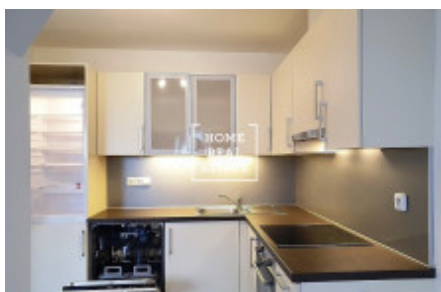

## Rent flat 1+kk, 50 m2 - Roháčova, Praha 3

ID	<a href="#">35601</a>	Offer	Rental
Group	1+kk	Furnished	Partially furnished
Location	Roháčova 1090/81	Ownership	Personal
Usable area	50 m <sup>2</sup>	City	<a href="#">Prague</a>
District	<a href="#">Praha 3</a>	City district	<a href="#">Žižkov</a>
Status	Realized		