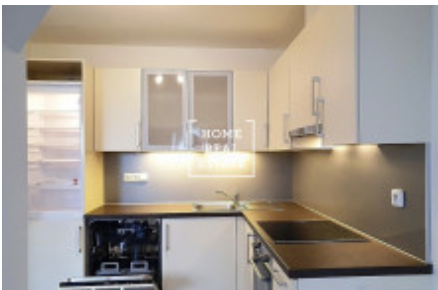

Rent flat 1+kk, 50 m2 - Roháčova, Praha 3

| | | | |
|-------------|-------------------------|---------------|------------------------|
| ID | 35601 | Offer | Rental |
| Group | 1+kk | Furnished | Partially furnished |
| Location | Roháčova 1090/81 | Ownership | Personal |
| Usable area | 50 m ² | City | Prague |
| District | Praha 3 | City district | Žižkov |
| Status | Realized | | |