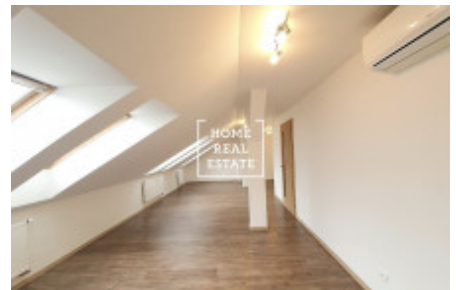

Rent flat 1+kk, 50 m2 - Roháčova, Praha 3

| | | | |
|-------------|-------------------------|---------------|------------------------|
| ID | 35601 | Offer | Rental |
| Group | 1+kk | Furnished | Partially furnished |
| Location | Roháčova 1090/81 | Ownership | Personal |
| Usable area | 50 m ² | City | Prague |
| District | Praha 3 | City district | Žižkov |
| Status | Realized | | |