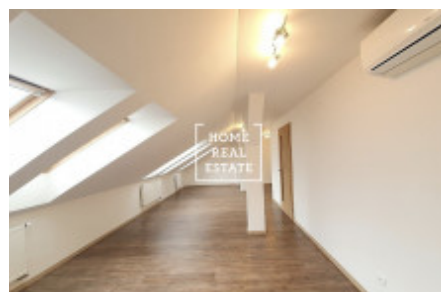

## Rent flat 1+kk, 50 m2 - Roháčova, Praha 3

ID	<a href="#">35601</a>	Offer	Rental
Group	1+kk	Furnished	Partially furnished
Location	Roháčova 1090/81	Ownership	Personal
Usable area	50 m <sup>2</sup>	City	<a href="#">Prague</a>
District	<a href="#">Praha 3</a>	City district	<a href="#">Žižkov</a>
Status	Realized		