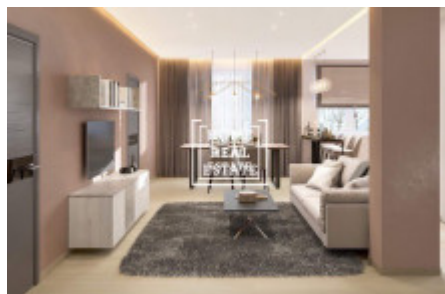

Rent house family, 200 m² - U Hřiště

ID	35600	Offer	Rental
Group	Family	Furnished	Furnished
Location	U Hřiště 416	Ownership	Personal
Usable area	200 m ²	City	Stehelčeves
City district	Stehelčeves	Status	Realized