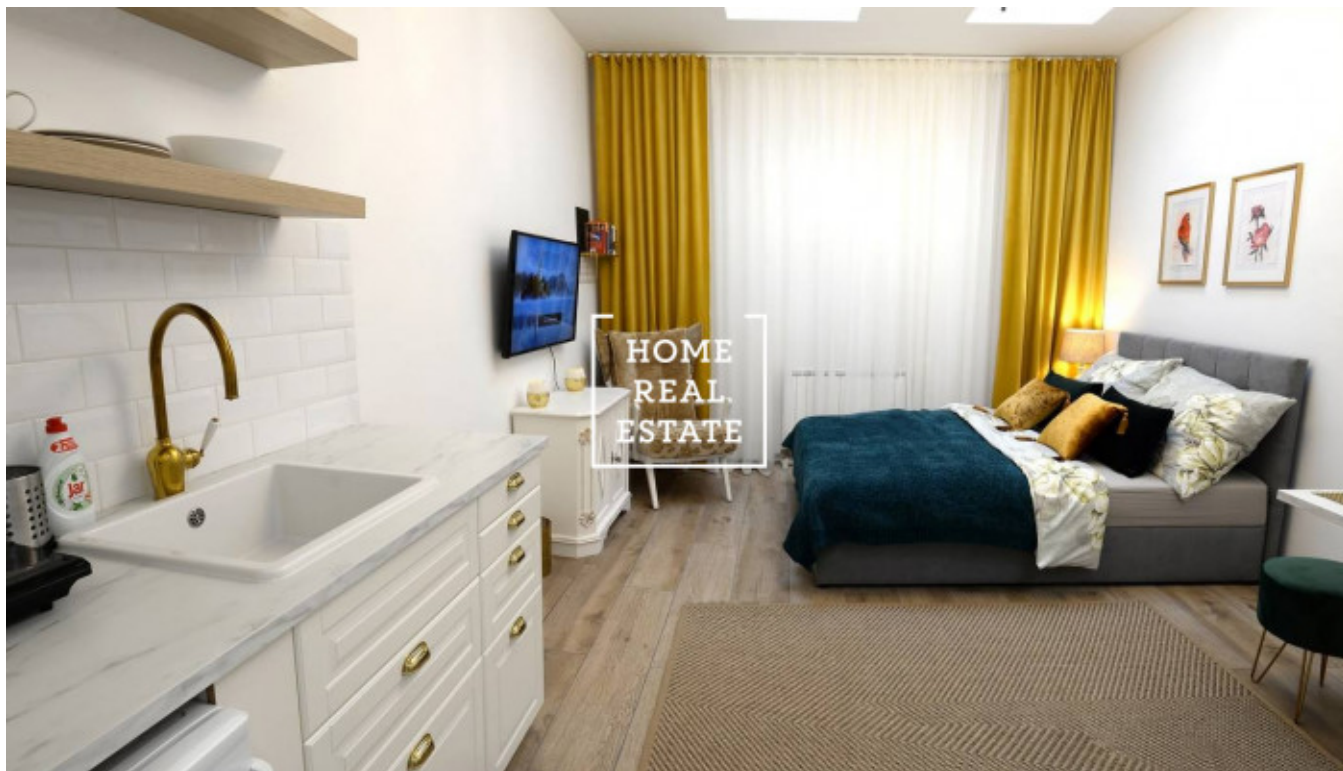

HOME
REAL
ESTATE

Rent flat 1+kk, 24 m² - Španělská, Praha 2

ID	35595	Offer	Rental
Group	1+kk	Furnished	Furnished
Location	Španělská 759/4	Ownership	Personal
Usable area	24 m ²	City	Prague
District	Praha 2	City district	Vinohrady
Status	Realized		