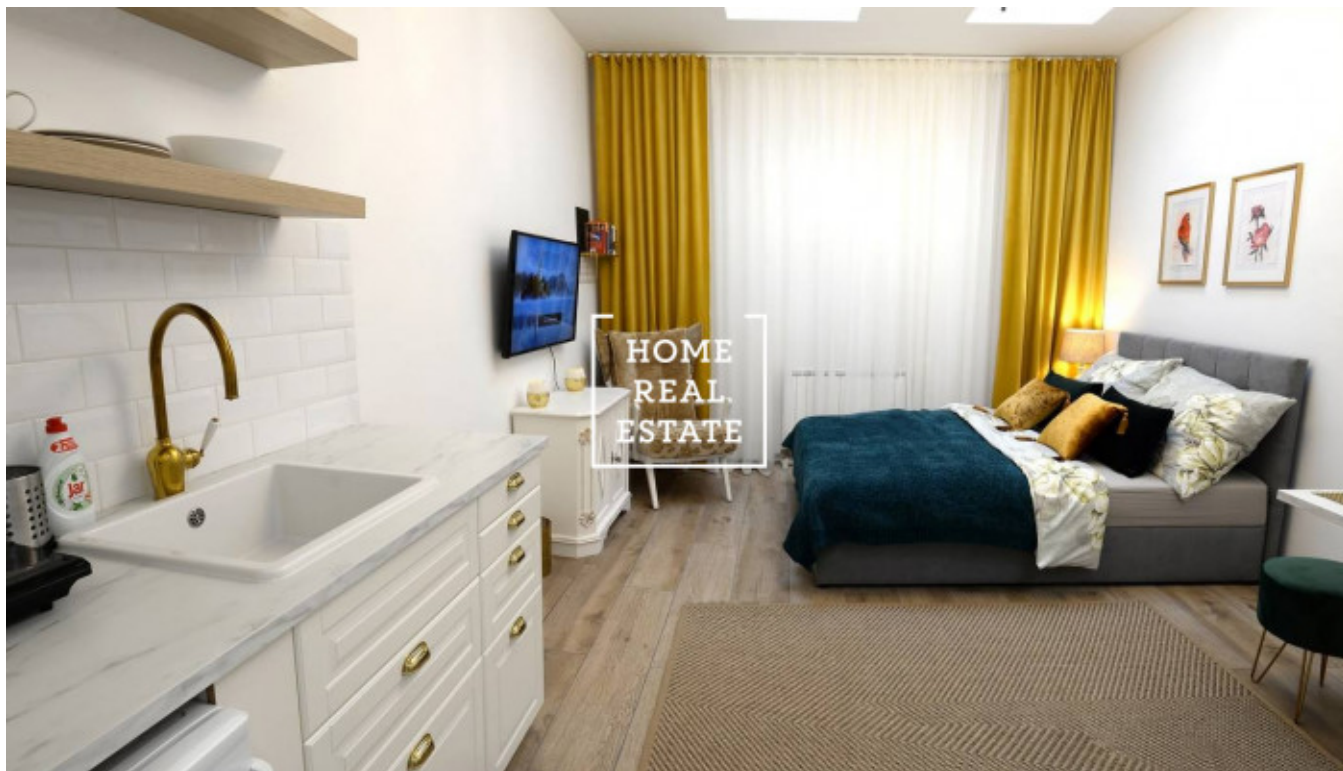

HOME
REAL
ESTATE

Rent flat 1+kk, 24 m² - Španělská, Praha 2

ID	35595	Offer	Rental
Group	1+kk	Furnished	Furnished
Location	Španělská 759/4	Ownership	Personal
Usable area	24 m²	City	Prague
District	Praha 2	City district	Vinohrady
Status	Realized