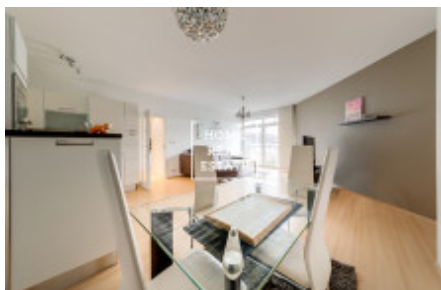

HOME
REAL
ESTATE

Rent flat 2+kk, 70 m2 - Přípotoční, Praha 10

ID	35591
Offer	Rental
Group	2+kk
Furnished	Furnished
Location	Přípotoční 1528/2
Ownership	Personal
Usable area	70 m ²
City	Prague
District	Praha 10
City district	Vršovice