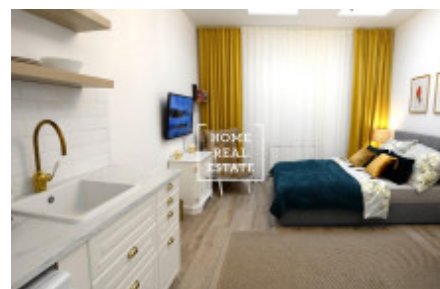

HOME
REAL
ESTATE

Sale flat 1+kk, 24 m² - Španělská, Praha 2

ID	35572	Offer	Sale
Group	1+kk	Furnished	Furnished
Location	Španělská 759/4	Ownership	Personal
Usable area	24 m ²	City	Prague
District	Praha 2	City district	Vinohrady
Status	Realized		