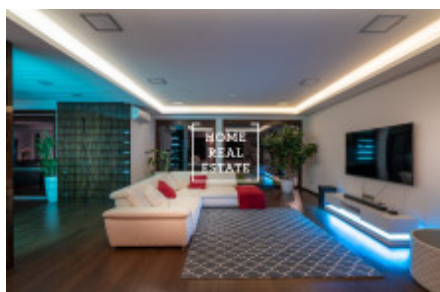

Sale house family, 305 m2 - Pod Kapličkou

ID	35561	Offer	Sale
Group	Family	Location	Pod Kapličkou
Ownership	Personal	Usable area	305 m ²
City	Prague	City district	Strašnice
Status	Realized		