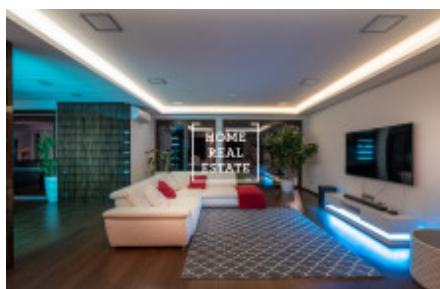

Sale house family, 305 m2 - Pod Kapličkou

ID	35561	Offer	Sale
Group	Family	Location	Pod Kapličkou
Ownership	Personal	Usable area	305 m ²
City	Prague	City district	Strašnice
Status	Realized		