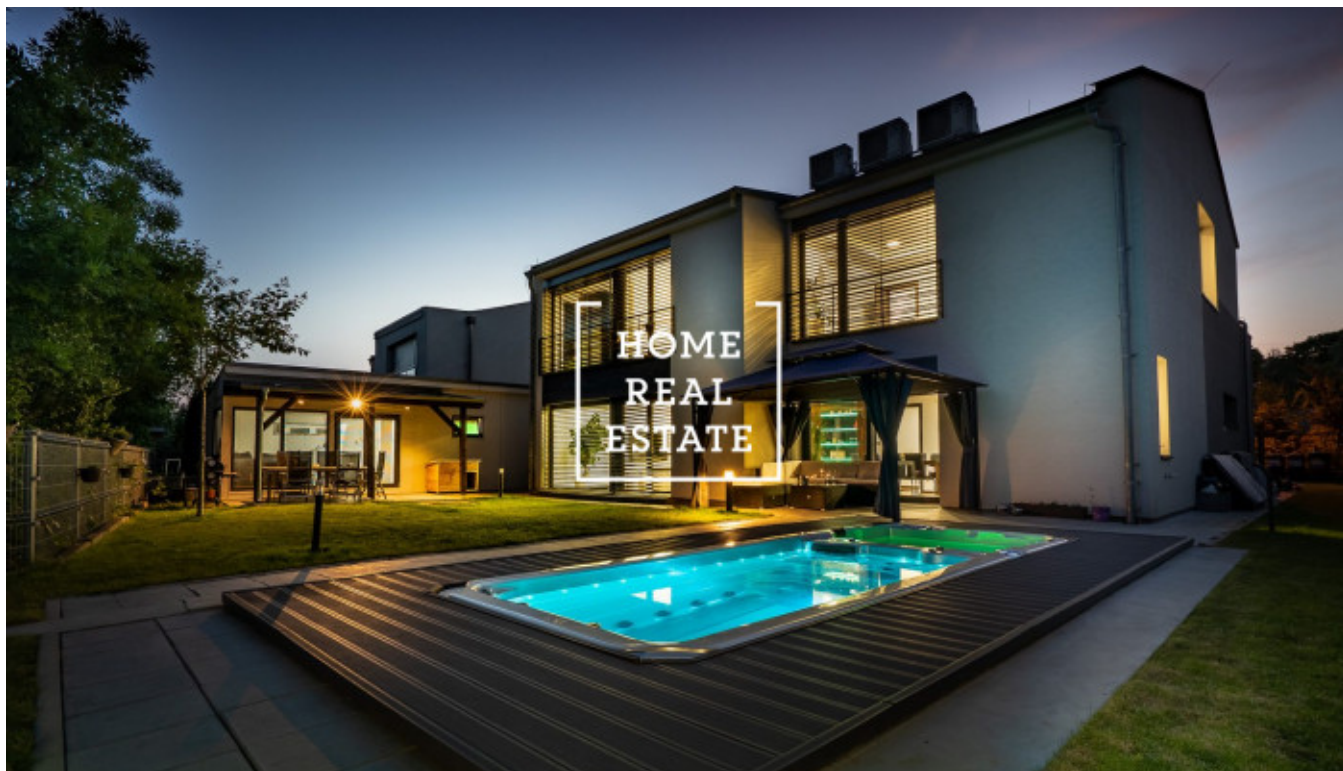

Sale house family, 305 m2 - Pod Kapličkou

ID	35561	Offer	Sale
Group	Family	Location	Pod Kapličkou
Ownership	Personal	Usable area	305 m ²
City	Prague	City district	Strašnice
Status	Realized		