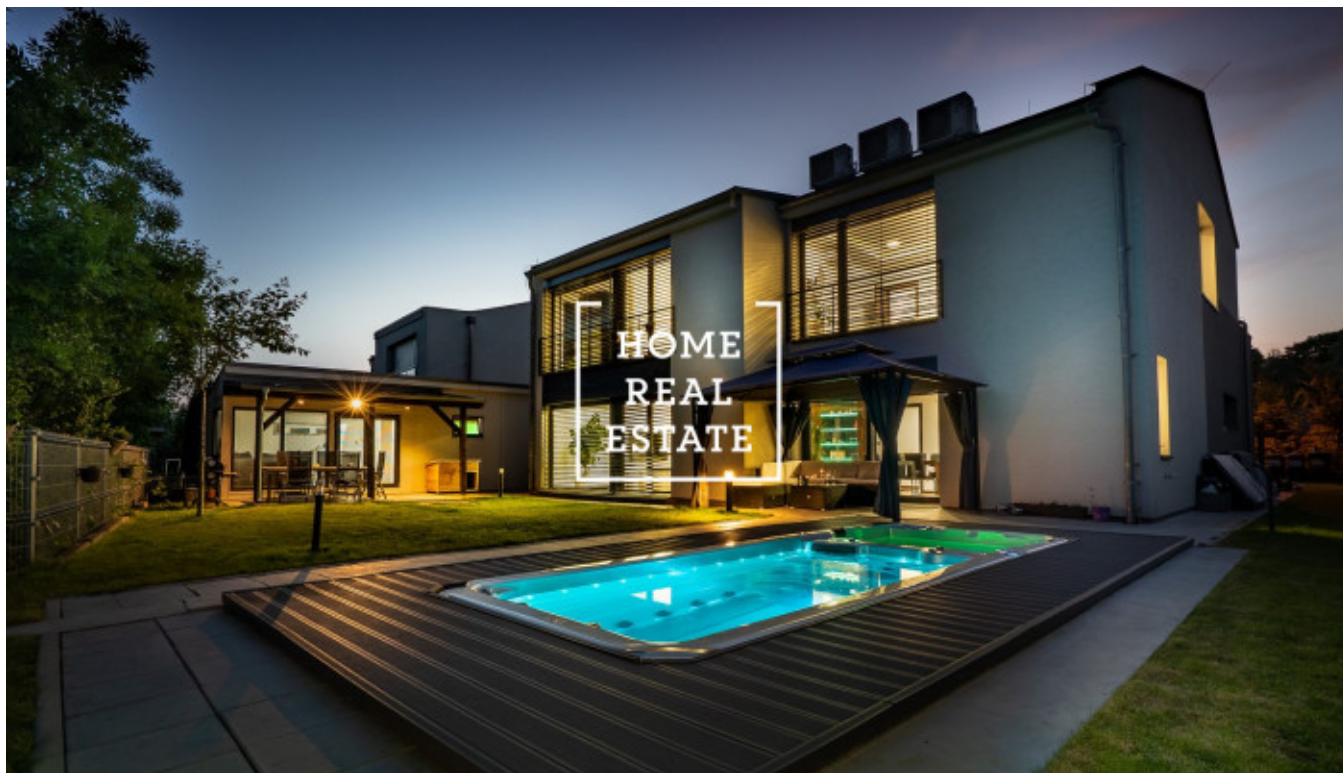

Sale house family, 305 m2 - Pod Kapličkou

ID	35561	Offer	Sale
Group	Family	Location	Pod Kapličkou
Ownership	Personal	Usable area	305 m ²
City	Prague	City district	Strašnice
Status	Realized		