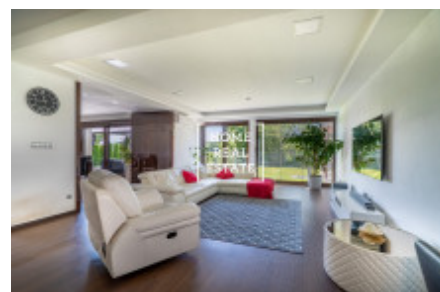

Sale house family, 305 m2 - Pod Kapličkou

ID	35561	Offer	Sale
Group	Family	Location	Pod Kapličkou
Ownership	Personal	Usable area	305 m ²
City	Prague	City district	Strašnice
Status	Realized		