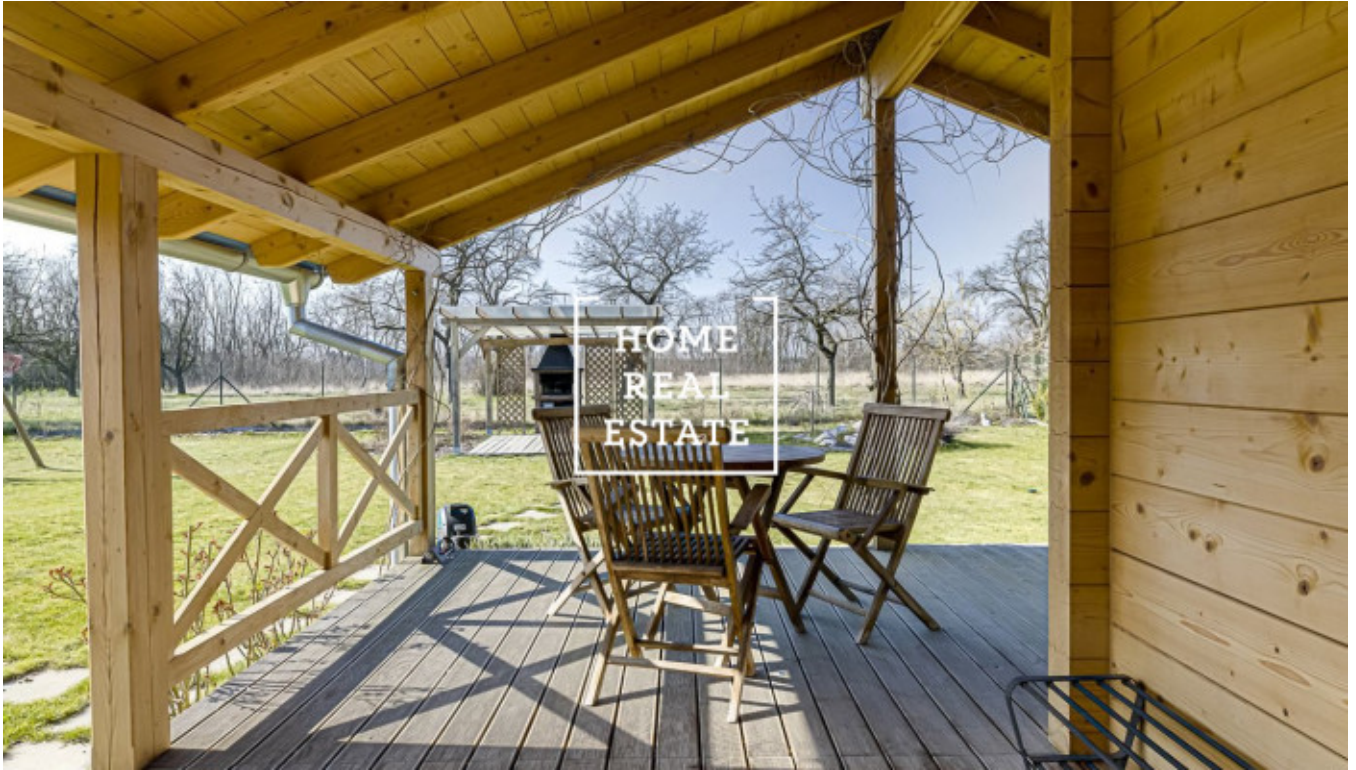

Sale house family, 65 m2

ID	35558	Offer	Sale
Group	Family	Furnished	Furnished
Ownership	Personal	Usable area	65 m ²
City	Prague	Status	Realized