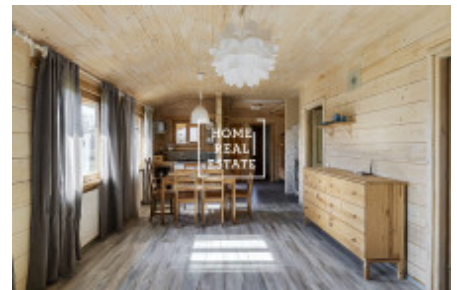

Sale house family, 65 m2

ID	35558	Offer	Sale
Group	Family	Furnished	Furnished
Ownership	Personal	Usable area	65 m ²
City	Prague	Status	Realized