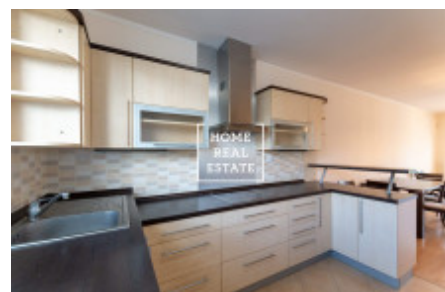

## Sale house family, 144 m<sup>2</sup> - Smrřová

«Home Real Estate» offers to buy a part of a detached family house (4 bedrooms) with a total area of 144 sqm and land (435 sqm), located in a very desirable and quiet location Prague 10 - Pitkovice . Partially furnished two-storey house in Pitkovice is ideal for a large family. There is a spacious living room with kitchen, utility room with boiler and bathroom on the ground floor . Upstairs there are 4 spacious bedrooms and another bathroom. The rooms have access to the balcony and terrace. The house was approved in 2007, the developer is Central Group. There is the newest kindergarten with a capacity of 112 children in the neighborhood. Pitkovice is a district on the south-eastern outskirts of Prague near the Botič-Milíčov nature park and Průhonice castle park, which is one of the most important castle parks in the Czech Republic. The park and its plant collections were included in the UNESCO World Heritage List in 2012. In the neighboring Čestlice you will find several large multinational retail chains (Makro, Kika, Albert, Bauhaus), the Spektrum shopping center and car showrooms. Since 2008 there is the largest aquapark in Central Europe, Aquapalace Praha in the area. 17 minutes by car to Wenceslas Square (17 km) 3 minutes walk to the bus stops (lines no. 213 and 906) 10 minutes by bus to the metro station C - Haje. 3 minutes by car to Uhřetěves, Pruhonice Total price: 13.598.000 CZK including the REA commission The house layout, important links with information about the location and information about fees will be sent to your email address. Are you interested in a viewing? Just fill in the form below, and we will contact you as soon as possible to arrange a date of viewing of a house that will suit you.