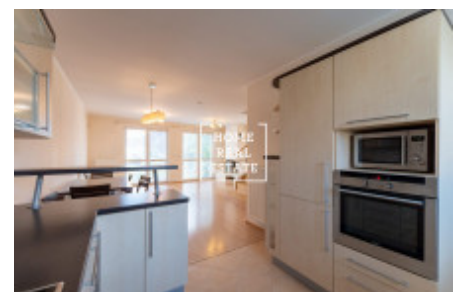

## Sale house family, 144 m<sup>2</sup> - Smrřová

«Home Real Estate» offers to buy a part of a detached family house (4 bedrooms) with a total area of 144 sqm and land (435 sqm), located in a very desirable and quiet location Prague 10 - Pitkovice . Partially furnished two-storey house in Pitkovice is ideal for a large family. There is a spacious living room with kitchen, utility room with boiler and bathroom on the ground floor . Upstairs there are 4 spacious bedrooms and another bathroom. The rooms have access to the balcony and terrace. The house was approved in 2007, the developer is Central Group. There is the newest kindergarten with a capacity of 112 children in the neighborhood. Pitkovice is a district on the south-eastern outskirts of Prague near the Botič-Milíčov nature park and Průhonice castle park, which is one of the most important castle parks in the Czech Republic. The park and its plant collections were included in the UNESCO World Heritage List in 2012. In the neighboring Čestlice you will find several large multinational retail chains (Makro, Kika, Albert, Bauhaus), the Spektrum shopping center and car showrooms. Since 2008 there is the largest aquapark in Central Europe, Aquapalace Praha in the area. 17 minutes by car to Wenceslas Square (17 km) 3 minutes walk to the bus stops (lines no. 213 and 906) 10 minutes by bus to the metro station C - Haje. 3 minutes by car to Uhřetěves, Pruhonice Total price: 13.598.000 CZK including the REA commission The house layout, important links with information about the location and information about fees will be sent to your email address. Are you interested in a viewing? Just fill in the form below, and we will contact you as soon as possible to arrange a date of viewing of a house that will suit you.