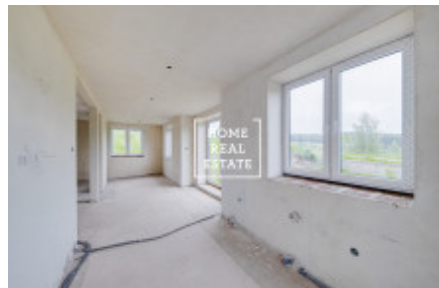

## Sale house family, 200 m2 - Konojedy

ID	<a href="#">35549</a>	Offer	Sale
Group	Family	Furnished	Partially furnished
Ownership	Personal	Usable area	200 m <sup>2</sup>
Parking	Yes	City	<a href="#">Prague</a>
Status	Realized		