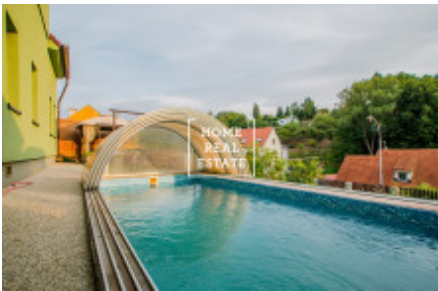

HOME
REAL
ESTATE

Sale house family, 450 m² - Lysolajské údolí, Praha 6

Home Real Estate offers to rent a house with the full area 450 m² and land (532 m²) in a prestigious city part Prague 6 - Lysolaje. House layout includes 4 flats with separate entries, sauna, fitness room, small winebar, two garages for 3 cars and swimming pool. House is fully furnished and was completely reconstructed in 2014. To get more information about the house or to arrange a viewing, please contact our agent or fill in the form below.