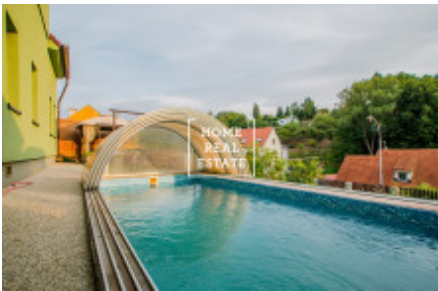

## Sale house family, 450 m<sup>2</sup> - Lysolajské údolí, Praha 6

Home Real Estate offers to rent a house with the full area 450 m<sup>2</sup> and land (532 m<sup>2</sup>) in a prestigious city part Prague 6 - Lysolaje. House layout includes 4 flats with separate entries, sauna, fitness room, small winebar, two garages for 3 cars and swimming pool. House is fully furnished and was completely reconstructed in 2014. To get more information about the house or to arrange a viewing, please contact our agent or fill in the form below.