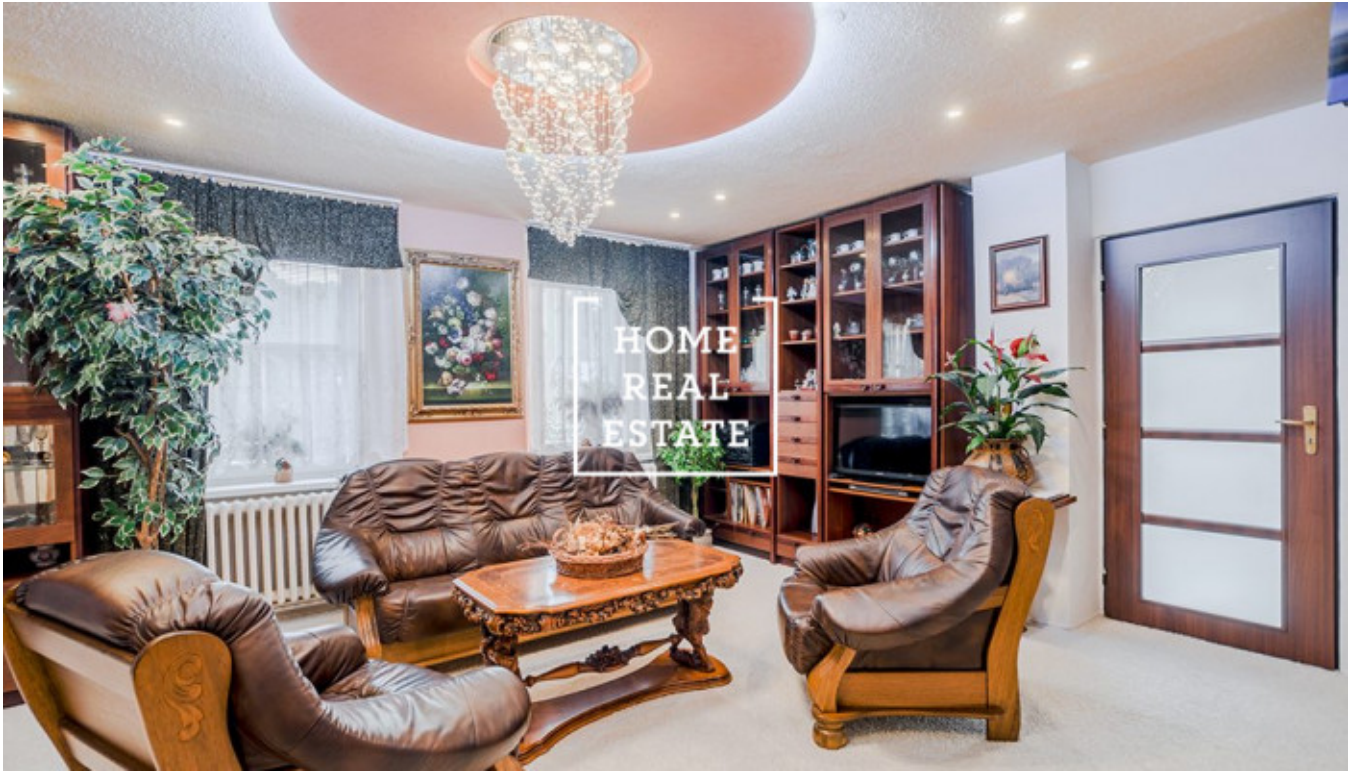

## Sale house family, 450 m2 - Lysolajské údolí, Praha 6

Home Real Estate offers to rent a house with the full area 450 m<sup>2</sup> and land (532 m<sup>2</sup>) in a prestigious city part Prague 6 - Lysolaje. House layout includes 4 flats with separate entries, sauna, fitness room, small winebar, two garages for 3 cars and swimming pool. House is fully furnished and was completely reconstructed in 2014. To get more information about the house or to arrange a viewing, please contact our agent or fill in the form below.