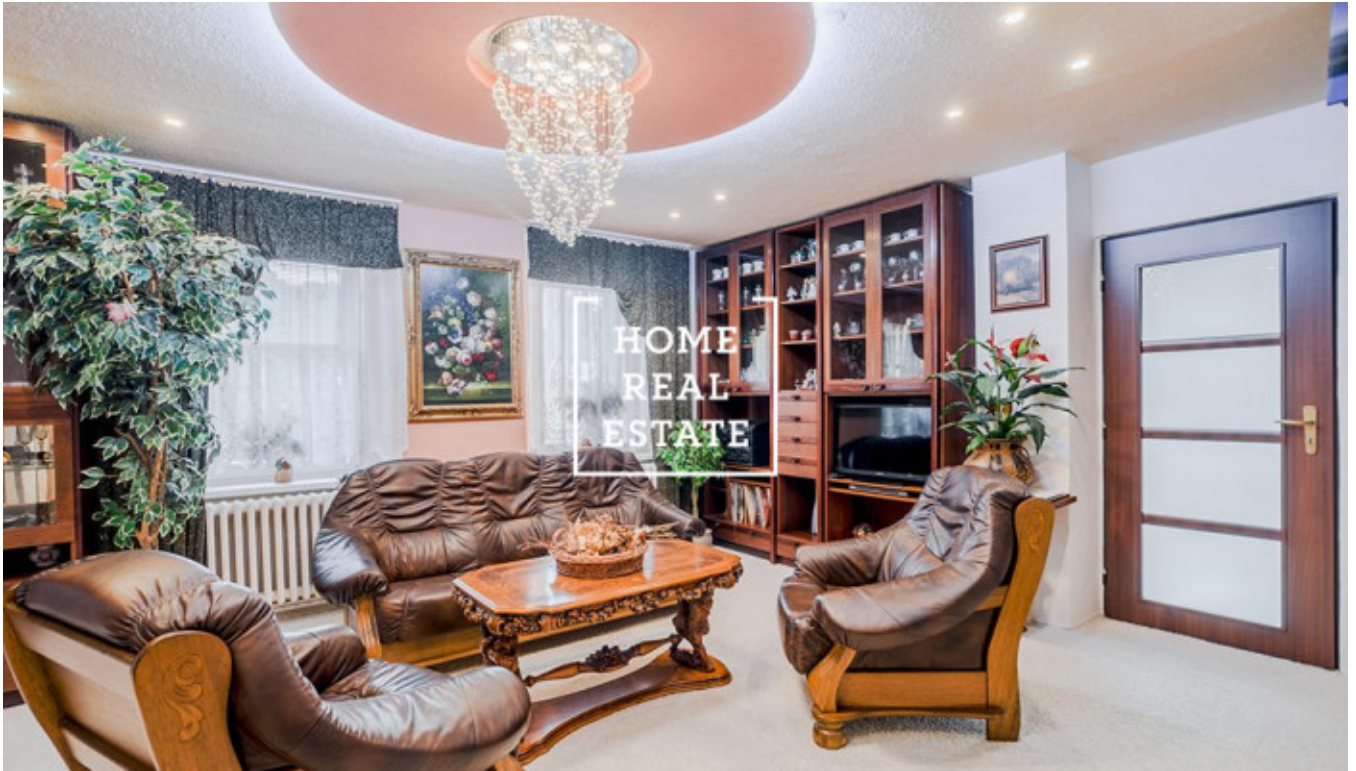

## Sale house family, 450 m<sup>2</sup> - Lysolajské údolí, Praha 6

Home Real Estate offers to rent a house with the full area 450 m<sup>2</sup> and land (532 m<sup>2</sup>) in a prestigious city part Prague 6 - Lysolaje. House layout includes 4 flats with separate entries, sauna, fitness room, small winebar, two garages for 3 cars and swimming pool. House is fully furnished and was completely reconstructed in 2014. To get more information about the house or to arrange a viewing, please contact our agent or fill in the form below.