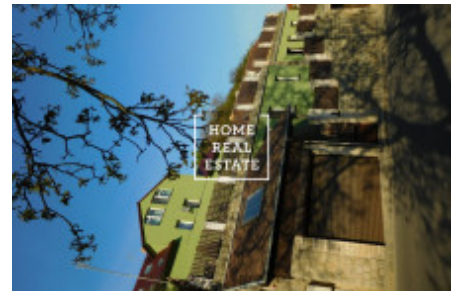

## Sale house family, 450 m2 - Lysolajské údolí, Praha 6

Home Real Estate offers to rent a house with the full area 450 m<sup>2</sup> and land (532 m<sup>2</sup>) in a prestigious city part Prague 6 - Lysolaje. House layout includes 4 flats with separate entries, sauna, fitness room, small winebar, two garages for 3 cars and swimming pool. House is fully furnished and was completely reconstructed in 2014. To get more information about the house or to arrange a viewing, please contact our agent or fill in the form below.