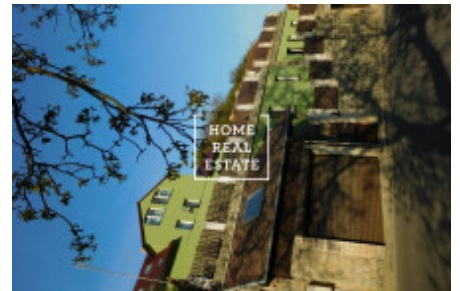

HOME
REAL
ESTATE

Sale house family, 450 m² - Lysolajské údolí, Praha 6