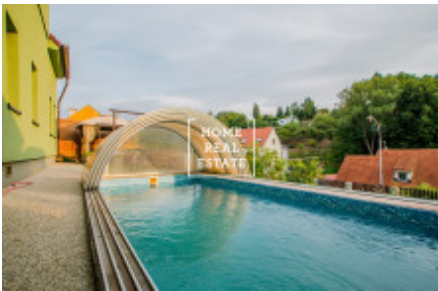

HOME
REAL
ESTATE

Sale house family, 450 m² - Lysolajské údolí, Praha 6