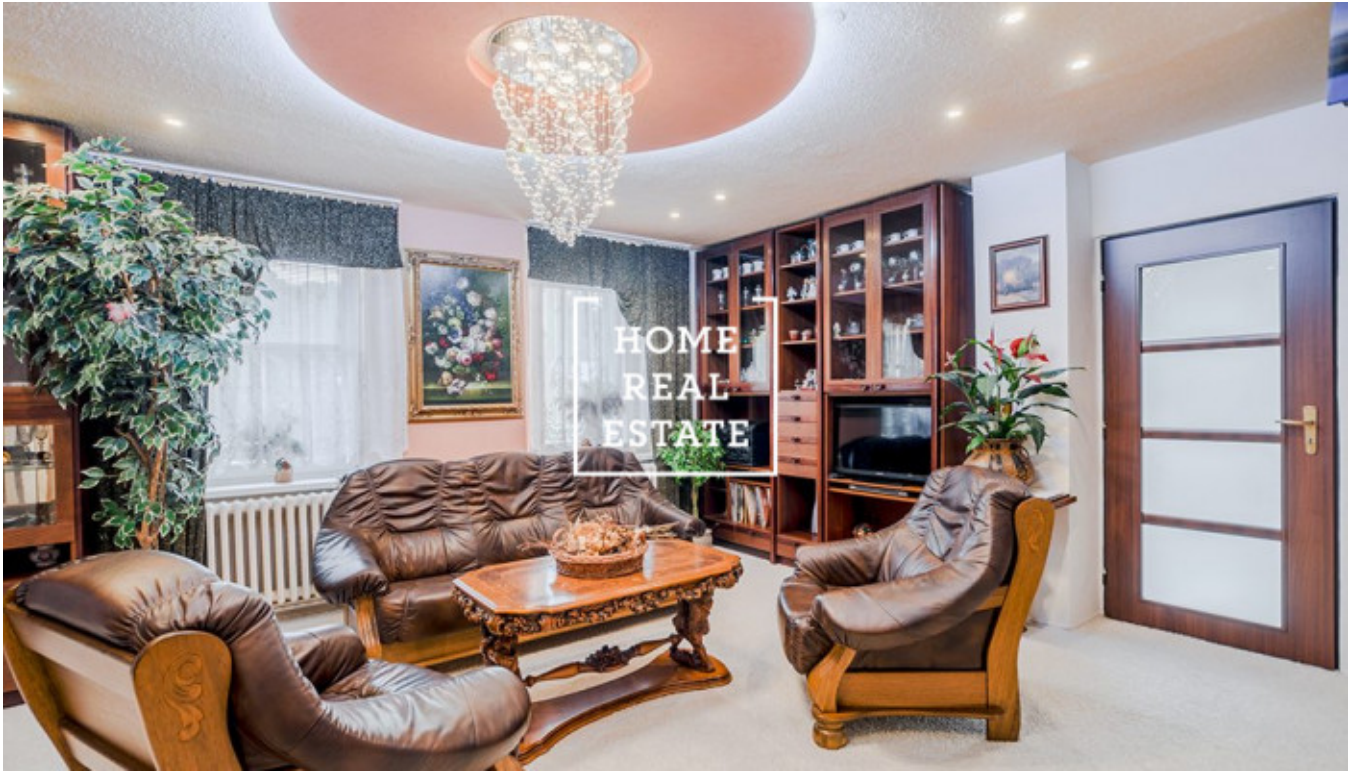

HOME
REAL
ESTATE

Sale house family, 450 m2 - Lysolajské údolí, Praha 6