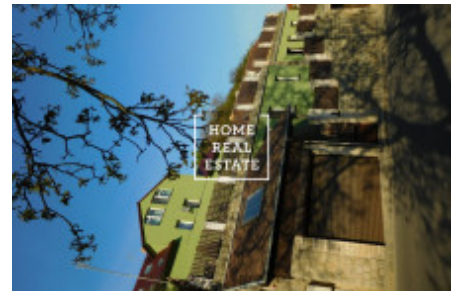

HOME
REAL
ESTATE

Sale house family, 450 m2 - Lysolajské údolí, Praha 6