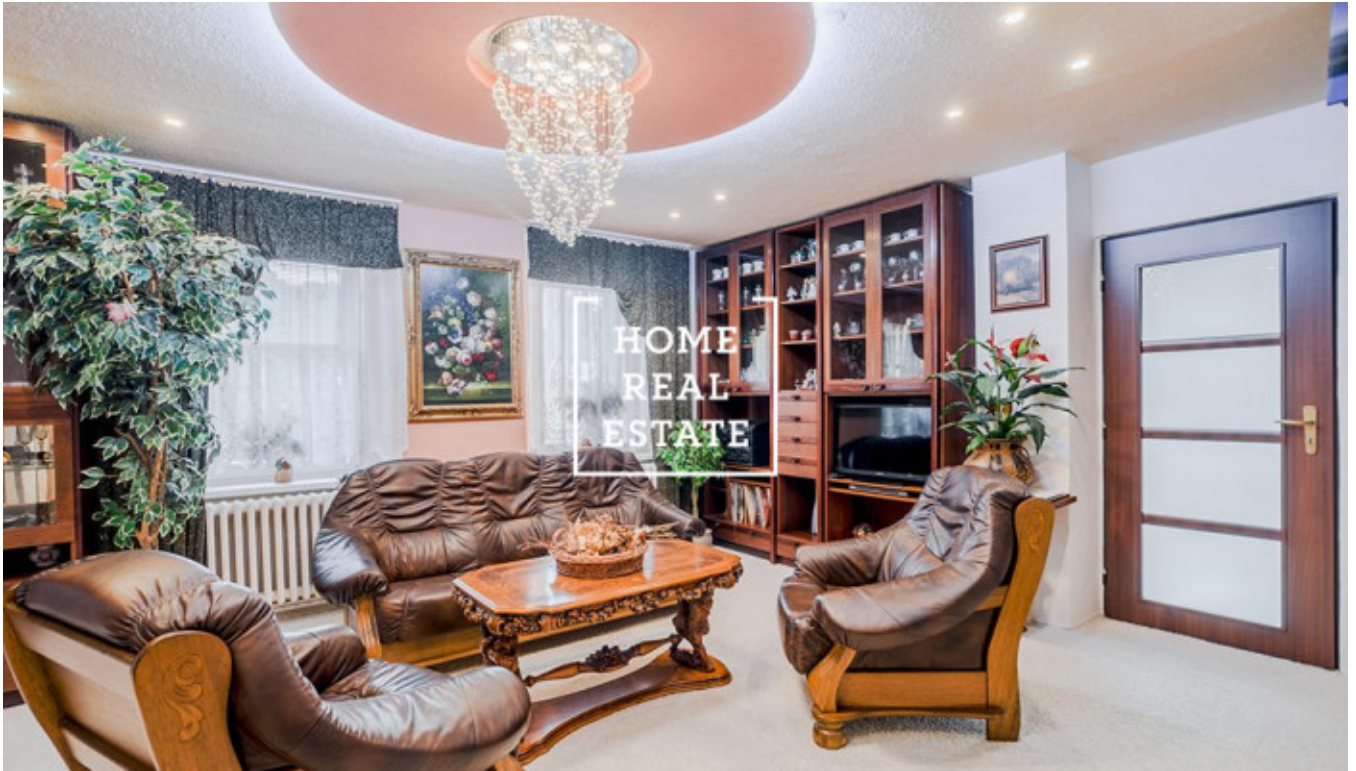

HOME
REAL
ESTATE

Sale house family, 450 m² - Lysolajské údolí, Praha 6

Home Real Estate offers to rent a house with the full area 450 m² and land (532 m²) in a prestigious city part Prague 6 - Lysolaje. House layout includes 4 flats with separate entries, sauna, fitness room, small winebar, two garages for 3 cars and swimming pool. House is fully furnished and was completely reconstructed in 2014. To get more information about the house or to arrange a viewing, please contact our agent or fill in the form below.