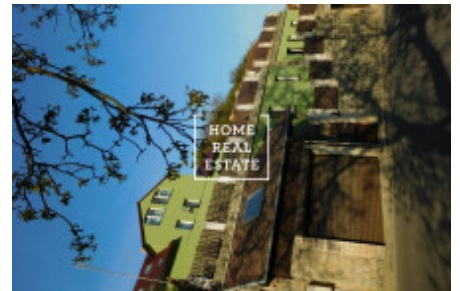

## Sale house family, 450 m<sup>2</sup> - Lysolajské údolí, Praha 6

Home Real Estate offers to rent a house with the full area 450 m<sup>2</sup> and land (532 m<sup>2</sup>) in a prestigious city part Prague 6 - Lysolaje. House layout includes 4 flats with separate entries, sauna, fitness room, small winebar, two garages for 3 cars and swimming pool. House is fully furnished and was completely reconstructed in 2014. To get more information about the house or to arrange a viewing, please contact our agent or fill in the form below.