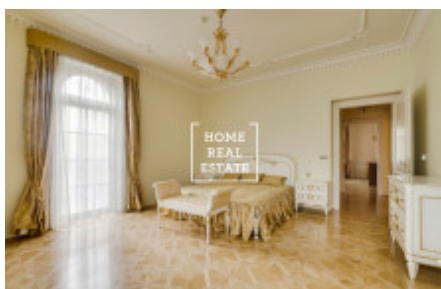

HOME
REAL
ESTATE

Rent house family, 294 m² - Hlinišťatech

ID
Offer
Group
Furnished
Location
Ownership
Usable area
City

[35532](#)
Rental
Family
Furnished
10120, 267 16 Vysoký Újezd,
Чехия
Personal
294 m²
[Prague](#)