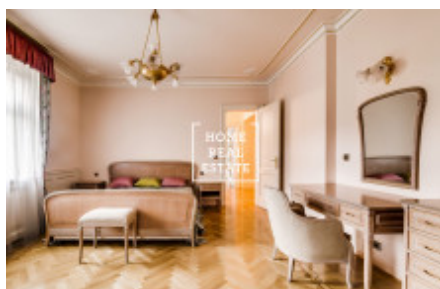

HOME
REAL
ESTATE

Rent house family, 294 m² - Hlinišťatech

ID
Offer
Group
Furnished
Location
Ownership
Usable area
City

[35532](#)
Rental
Family
Furnished
10120, 267 16 Vysoký Újezd,
Чехия
Personal
294 m²
[Prague](#)