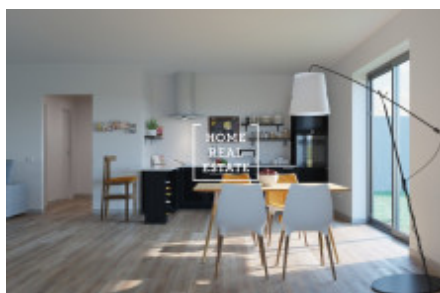

HOME
REAL
ESTATE

Sale flat 3+kk, 64 m² - Hokešovo náměstí, Praha 6

ID	35506	Offer	Sale
Group	3+kk	Ownership	Personal
Usable area	64 m ²	Parking	Yes
City	Prague	District	Praha 6
City district	Přední Kopanina	Status	Realized