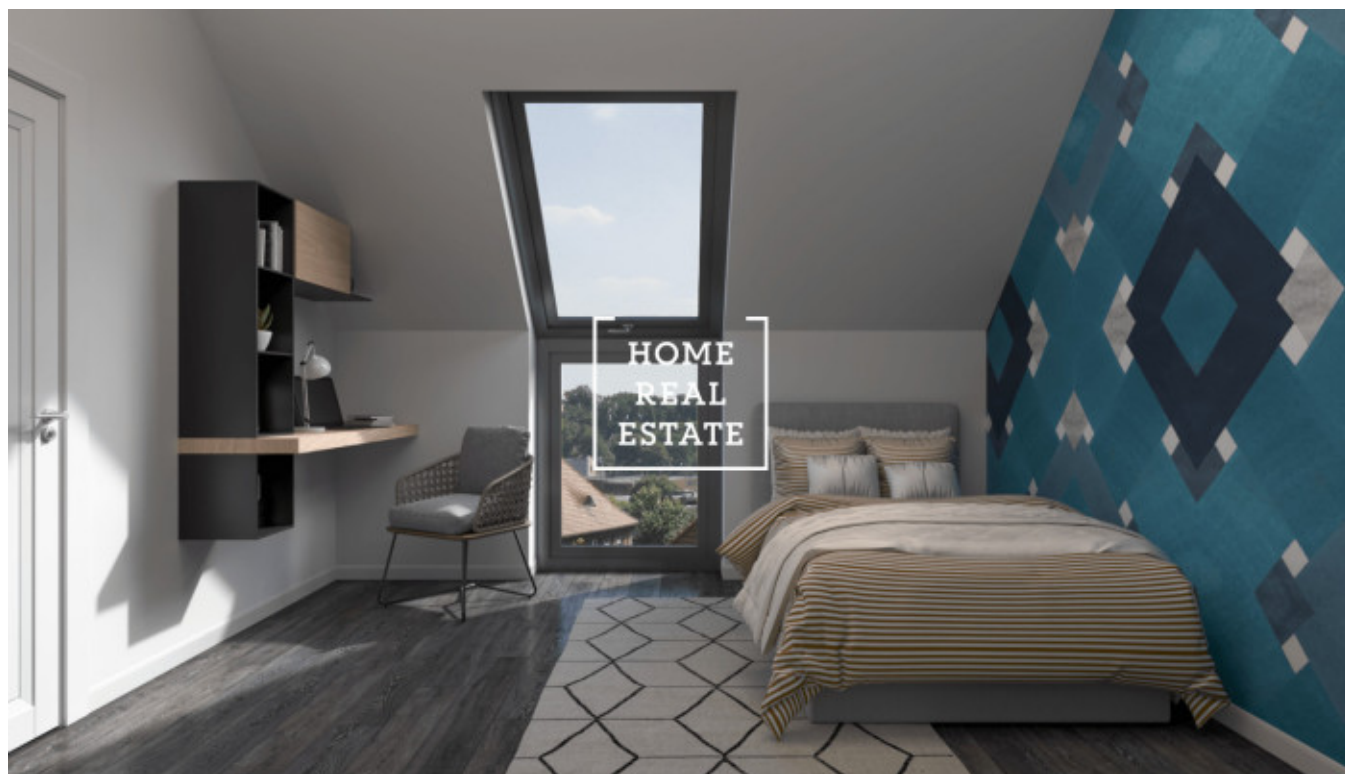

HOME
REAL
ESTATE

Sale flat 3+kk, 64 m² - Hokešovo náměstí, Praha 6

ID	35506	Offer	Sale
Group	3+kk	Ownership	Personal
Usable area	64 m ²	Parking	Yes
City	Prague	District	Praha 6
City district	Přední Kopanina	Status	Realized