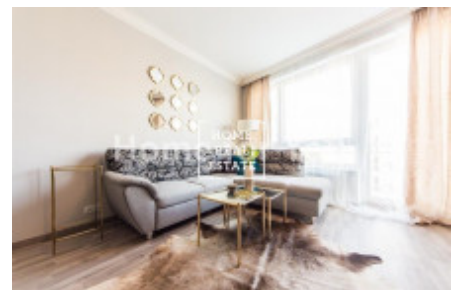

## Rent flat 1+kk, 40 m2 - Budapešťská

ID	<a href="#">35504</a>	Offer	Rental
Group	1+kk	Furnished	Furnished
Ownership	Personal	Usable area	40 m <sup>2</sup>
City	<a href="#">Prague</a>	City district	<a href="#">Hostivař</a>
Status	Realized		