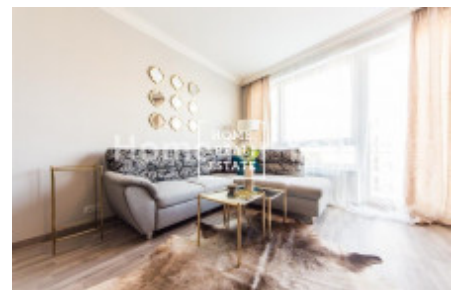

Rent flat 1+kk, 40 m² - Budapešťská

ID	35504	Offer	Rental
Group	1+kk	Furnished	Furnished
Ownership	Personal	Usable area	40 m ²
City	Prague	City district	Hostivař
Status	Realized		