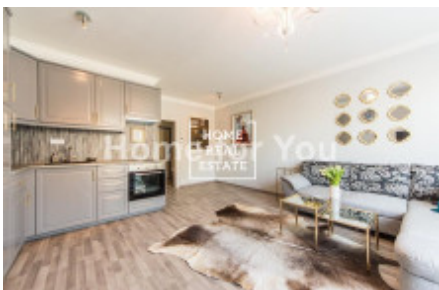

## Rent flat 1+kk, 40 m2 - Budapešťská

ID	<a href="#">35504</a>	Offer	Rental
Group	1+kk	Furnished	Furnished
Ownership	Personal	Usable area	40 m <sup>2</sup>
City	<a href="#">Prague</a>	City district	<a href="#">Hostivař</a>
Status	Realized		