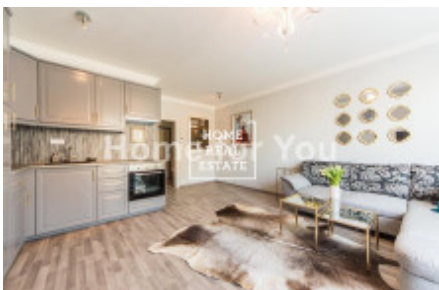

## Rent flat 1+kk, 40 m<sup>2</sup> - Budapešťská

ID	<a href="#">35504</a>	Offer	Rental
Group	1+kk	Furnished	Furnished
Ownership	Personal	Usable area	40 m <sup>2</sup>
City	<a href="#">Prague</a>	City district	<a href="#">Hostivař</a>
Status	Realized		