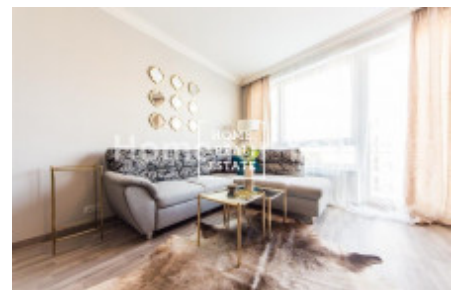

## Rent flat 1+kk, 40 m<sup>2</sup> - Budapešťská

ID	<a href="#">35504</a>	Offer	Rental
Group	1+kk	Furnished	Furnished
Ownership	Personal	Usable area	40 m <sup>2</sup>
City	<a href="#">Prague</a>	City district	<a href="#">Hostivař</a>
Status	Realized		