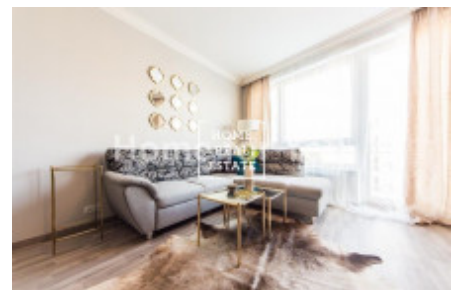

Rent flat 1+kk, 40 m2 - Budapešťská

ID	35504	Offer	Rental
Group	1+kk	Furnished	Furnished
Ownership	Personal	Usable area	40 m ²
City	Prague	City district	Hostivař
Status	Realized		