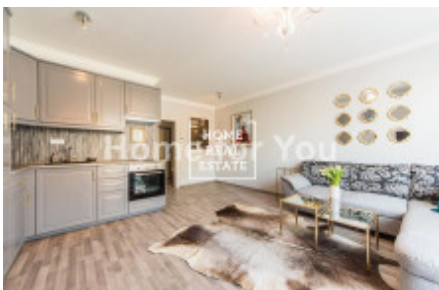

Rent flat 1+kk, 40 m2 - Budapešťská

ID	35504	Offer	Rental
Group	1+kk	Furnished	Furnished
Ownership	Personal	Usable area	40 m ²
City	Prague	City district	Hostivař
Status	Realized		