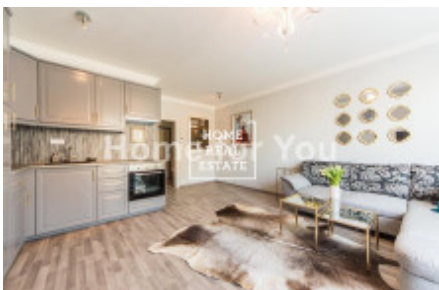

Rent flat 1+kk, 40 m² - Budapešťská

ID	35504	Offer	Rental
Group	1+kk	Furnished	Furnished
Ownership	Personal	Usable area	40 m ²
City	Prague	City district	Hostivař
Status	Realized		