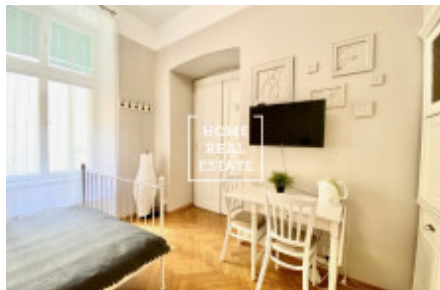

Sale flat 1+kk, 16 m² - Masná, Praha 1

ID	35502	Offer	Sale
Group	1+kk	Furnished	Furnished
Ownership	Personal	Usable area	16 m ²
City	Prague	District	Praha 1
City district	Staré Město	Status	Realized