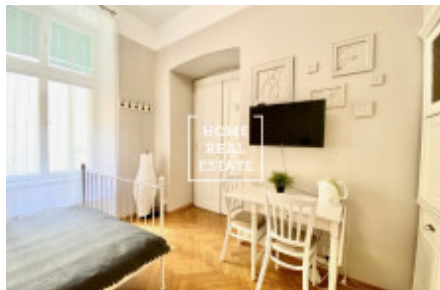

Sale flat 1+kk, 16 m2 - Masná, Praha 1

ID	35502	Offer	Sale
Group	1+kk	Furnished	Furnished
Ownership	Personal	Usable area	16 m ²
City	Prague	District	Praha 1
City district	Staré Město	Status	Realized