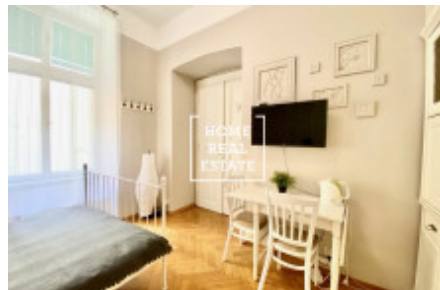

Sale flat 1+kk, 16 m2 - Masná, Praha 1

| | | | |
|---------------|-----------------------------|-------------|-------------------------|
| ID | 35502 | Offer | Sale |
| Group | 1+kk | Furnished | Furnished |
| Ownership | Personal | Usable area | 16 m ² |
| City | Prague | District | Praha 1 |
| City district | Staré Město | Status | Realized |