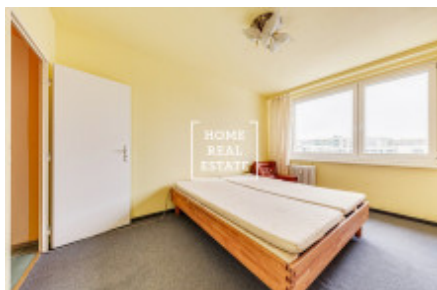

## Sale flat 3+1, 105 m<sup>2</sup> - Seydlerova, Praha 5

|               |                          |             |                         |
|---------------|--------------------------|-------------|-------------------------|
| ID            | <a href="#">35497</a>    | Offer       | Sale                    |
| Group         | 3+1                      | Furnished   | Furnished               |
| Ownership     | Personal                 | Usable area | 105 m <sup>2</sup>      |
| City          | <a href="#">Prague</a>   | District    | <a href="#">Praha 5</a> |
| City district | <a href="#">Stodůlky</a> | Status      | Realized                |