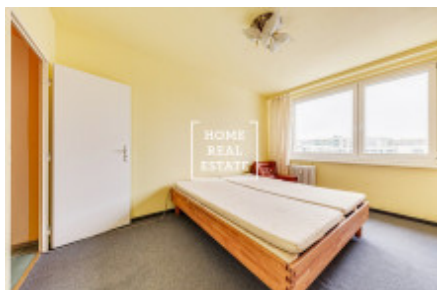

Sale flat 3+1, 105 m² - Seydlerova, Praha 5

65 714,- Kč za m²

ID	35497	Offer	Sale
Group	3+1	Furnished	Furnished
Ownership	Personal	Usable area	105 m ²
City	Prague	District	Praha 5
City district	Stodůlky	Status	Realized