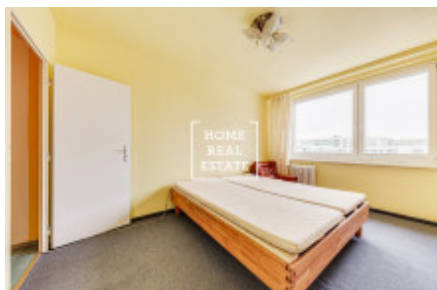

## Sale flat 3+1, 105 m<sup>2</sup> - Seydlerova, Praha 5

ID	<a href="#">35497</a>	Offer	Sale
Group	3+1	Furnished	Furnished
Ownership	Personal	Usable area	105 m <sup>2</sup>
City	<a href="#">Prague</a>	District	<a href="#">Praha 5</a>
City district	<a href="#">Stodůlky</a>	Status	Realized