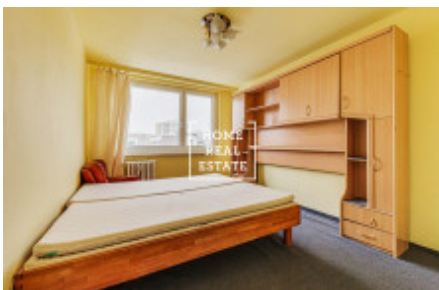

Sale flat 3+1, 105 m² - Seydlerova, Praha 5

65 714,- Kč za m²

ID	35497	Offer	Sale
Group	3+1	Furnished	Furnished
Ownership	Personal	Usable area	105 m ²
City	Prague	District	Praha 5
City district	Stodůlky	Status	Realized