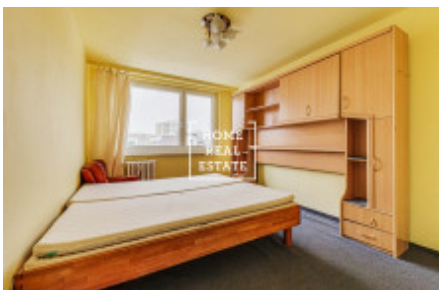

## Sale flat 3+1, 105 m<sup>2</sup> - Seydlerova, Praha 5

|               |                          |             |                         |
|---------------|--------------------------|-------------|-------------------------|
| ID            | <a href="#">35497</a>    | Offer       | Sale                    |
| Group         | 3+1                      | Furnished   | Furnished               |
| Ownership     | Personal                 | Usable area | 105 m <sup>2</sup>      |
| City          | <a href="#">Prague</a>   | District    | <a href="#">Praha 5</a> |
| City district | <a href="#">Stodůlky</a> | Status      | Realized                |