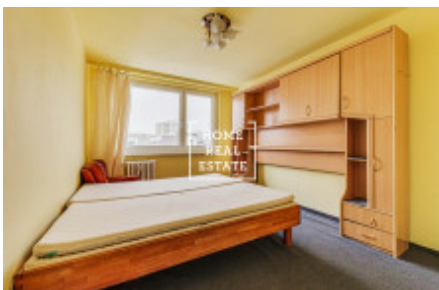

## Sale flat 3+1, 105 m<sup>2</sup> - Seydlerova, Praha 5

ID	<a href="#">35497</a>	Offer	Sale
Group	3+1	Furnished	Furnished
Ownership	Personal	Usable area	105 m <sup>2</sup>
City	<a href="#">Prague</a>	District	<a href="#">Praha 5</a>
City district	<a href="#">Stodůlky</a>	Status	Realized