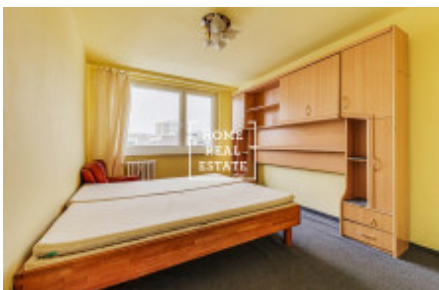

Sale flat 3+1, 105 m² - Seydlerova, Praha 5

ID	35497	Offer	Sale
Group	3+1	Furnished	Furnished
Ownership	Personal	Usable area	105 m ²
City	Prague	District	Praha 5
City district	Stodůlky	Status	Realized