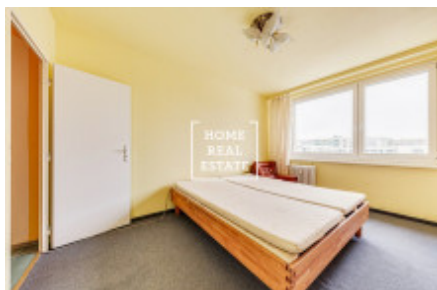

Sale flat 3+1, 105 m² - Seydlerova, Praha 5

ID	35497	Offer	Sale
Group	3+1	Furnished	Furnished
Ownership	Personal	Usable area	105 m ²
City	Prague	District	Praha 5
City district	Stodůlky	Status	Realized