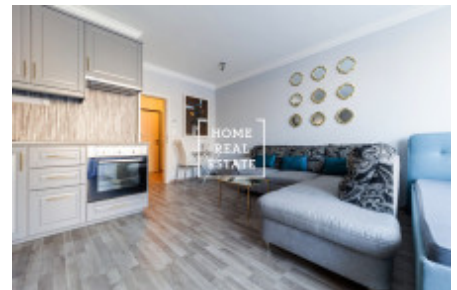

Rent flat 1+kk, 40 m² - Řižská

| | | | |
|---------------|------------------------------|-----------|------------------------|
| ID | 35495 | Offer | Rental |
| Group | 1+kk | Furnished | Furnished |
| Location | Rižská 7, Praha 15, Česko | Ownership | Personal |
| Usable area | 40 m ² | City | Prague |
| City district | Hostivař | Status | Realized |