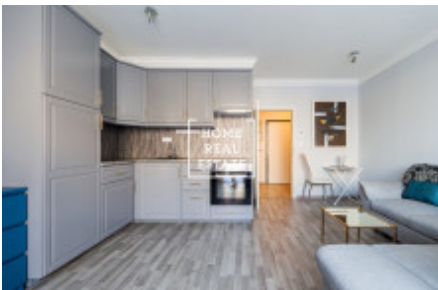

Rent flat 1+kk, 40 m² - Řižská

| | | | |
|---------------|------------------------------|-----------|------------------------|
| ID | 35495 | Offer | Rental |
| Group | 1+kk | Furnished | Furnished |
| Location | Rižská 7, Praha 15, Česko | Ownership | Personal |
| Usable area | 40 m ² | City | Prague |
| City district | Hostivař | Status | Realized |