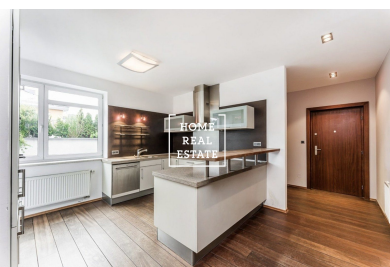

## Sale flat 3+kk, 150 m2 - Nepilova, Praha 9

**HOME  
REAL  
ESTATE**

ID	<a href="#">35491</a>
Offer	Sale
Group	3+kk
Furnished	Furnished
Ownership	Personal
Usable area	150 m <sup>2</sup>
City	<a href="#">Prague</a>
District	<a href="#">Praha 9</a>
City district	<a href="#">Vysočany</a>