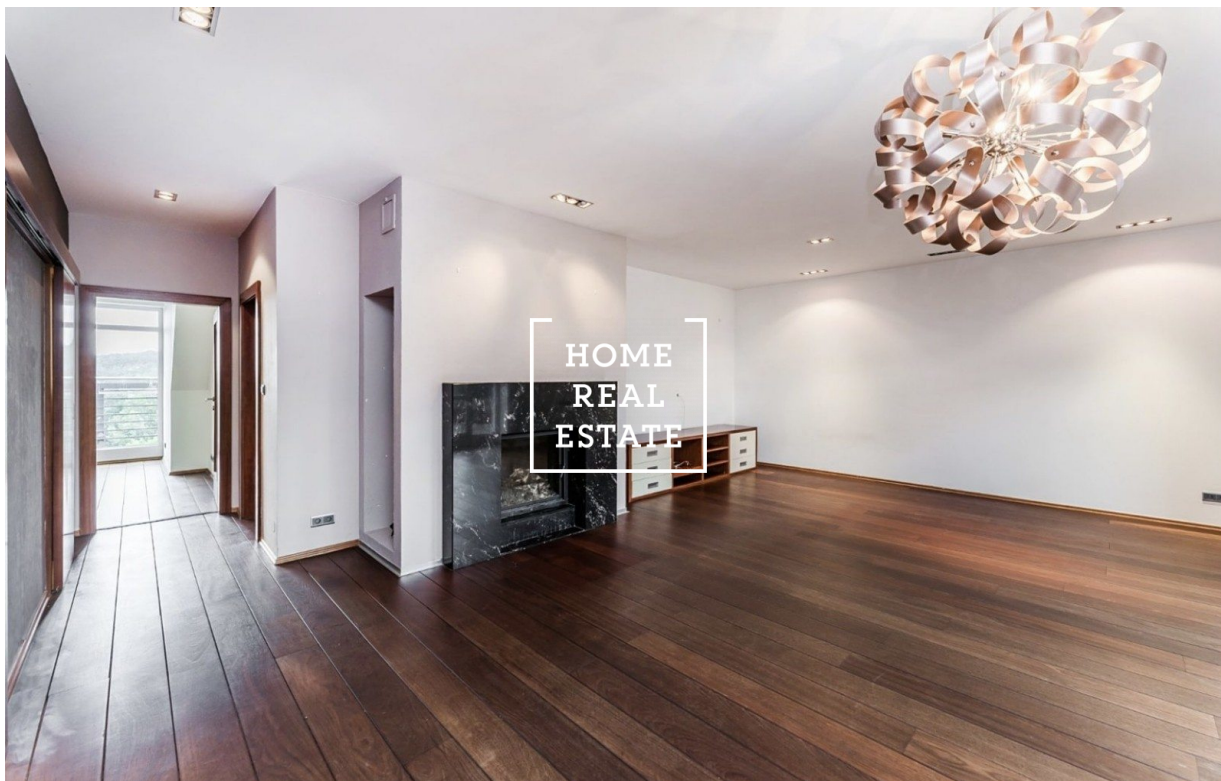

## Sale flat 3+kk, 150 m2 - Nepilova, Praha 9

**HOME  
REAL  
ESTATE**

ID	<a href="#">35491</a>
Offer	Sale
Group	3+kk
Furnished	Furnished
Ownership	Personal
Usable area	150 m <sup>2</sup>
City	<a href="#">Prague</a>
District	<a href="#">Praha 9</a>
City district	<a href="#">Vysočany</a>