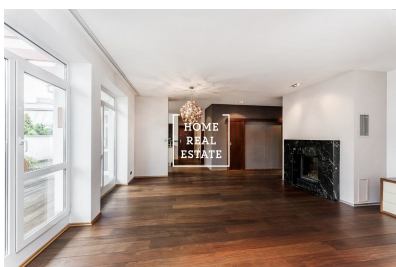

## Sale flat 3+kk, 150 m2 - Nepilova, Praha 9

**HOME  
REAL  
ESTATE**

ID	<a href="#">35491</a>
Offer	Sale
Group	3+kk
Furnished	Furnished
Ownership	Personal
Usable area	150 m <sup>2</sup>
City	<a href="#">Prague</a>
District	<a href="#">Praha 9</a>
City district	<a href="#">Vysočany</a>