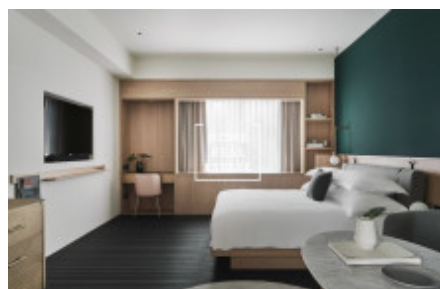

Rent flat 1+kk, 24 m² - Na Bělidle, Praha 5

ID	35481	Offer	Rental
Group	1+kk	Furnished	Furnished
Ownership	Personal	Usable area	24 m ²
Parking	Yes	City	Prague
District	Praha 5	City district	Smíchov
Status	Realized		