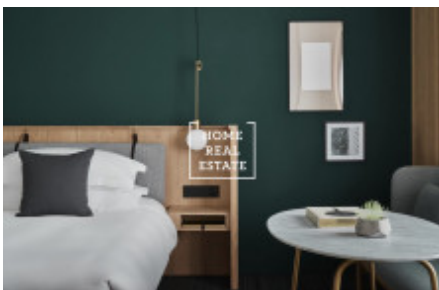

HOME
REAL
ESTATE

Rent flat 1+kk, 24 m² - Na Bělidle, Praha 5

ID	35481
Offer	Rental
Group	1+kk
Furnished	Furnished
Ownership	Personal
Usable area	24 m ²
Parking	Yes
City	Prague
District	Praha 5
City district	Smíchov