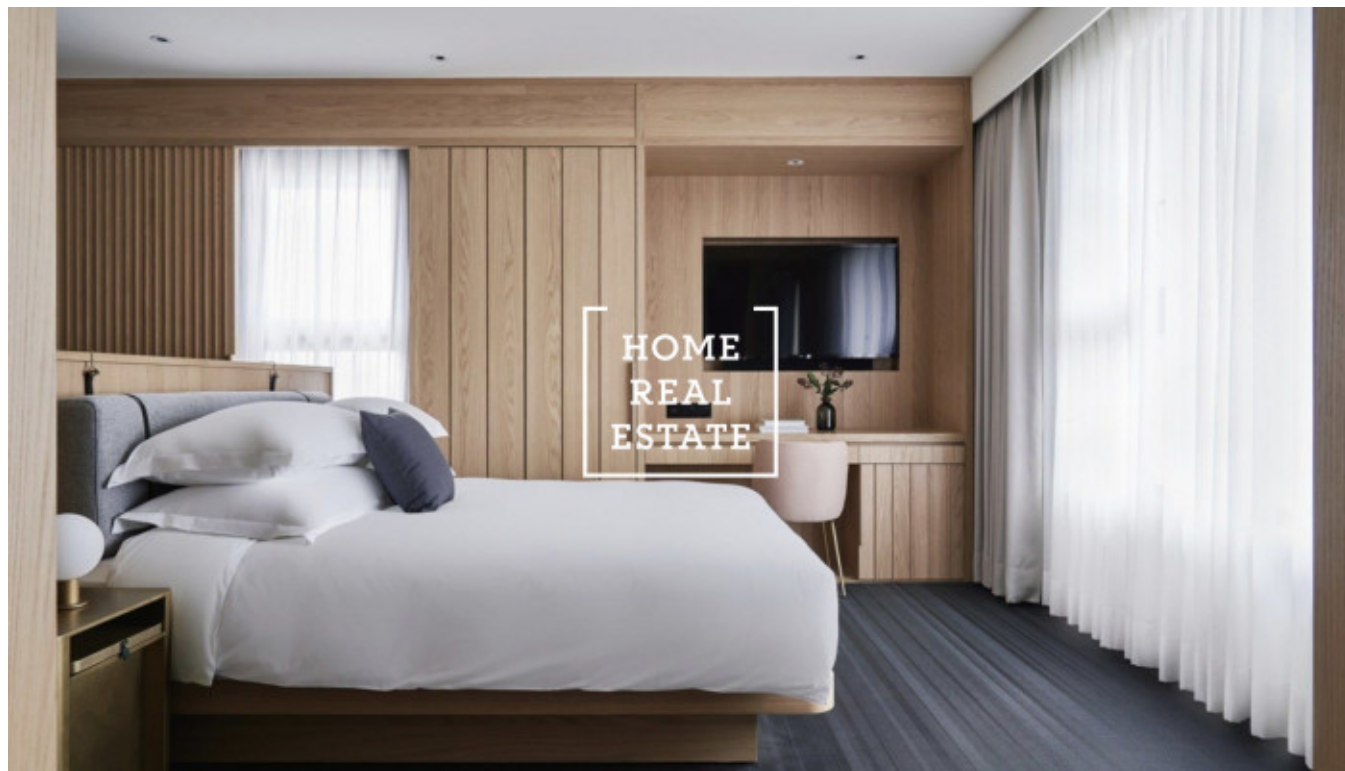

Rent flat 1+kk, 24 m² - Na Bělidle, Praha 5

ID	35481	Offer	Rental
Group	1+kk	Furnished	Furnished
Ownership	Personal	Usable area	24 m ²
Parking	Yes	City	Prague
District	Praha 5	City district	Smíchov
Status	Realized		