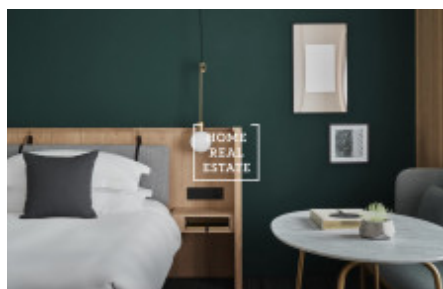

Rent flat 1+kk, 24 m² - Na Bělidle, Praha 5

ID	35481	Offer	Rental
Group	1+kk	Furnished	Furnished
Ownership	Personal	Usable area	24 m ²
Parking	Yes	City	Prague
District	Praha 5	City district	Smíchov
Status	Realized		