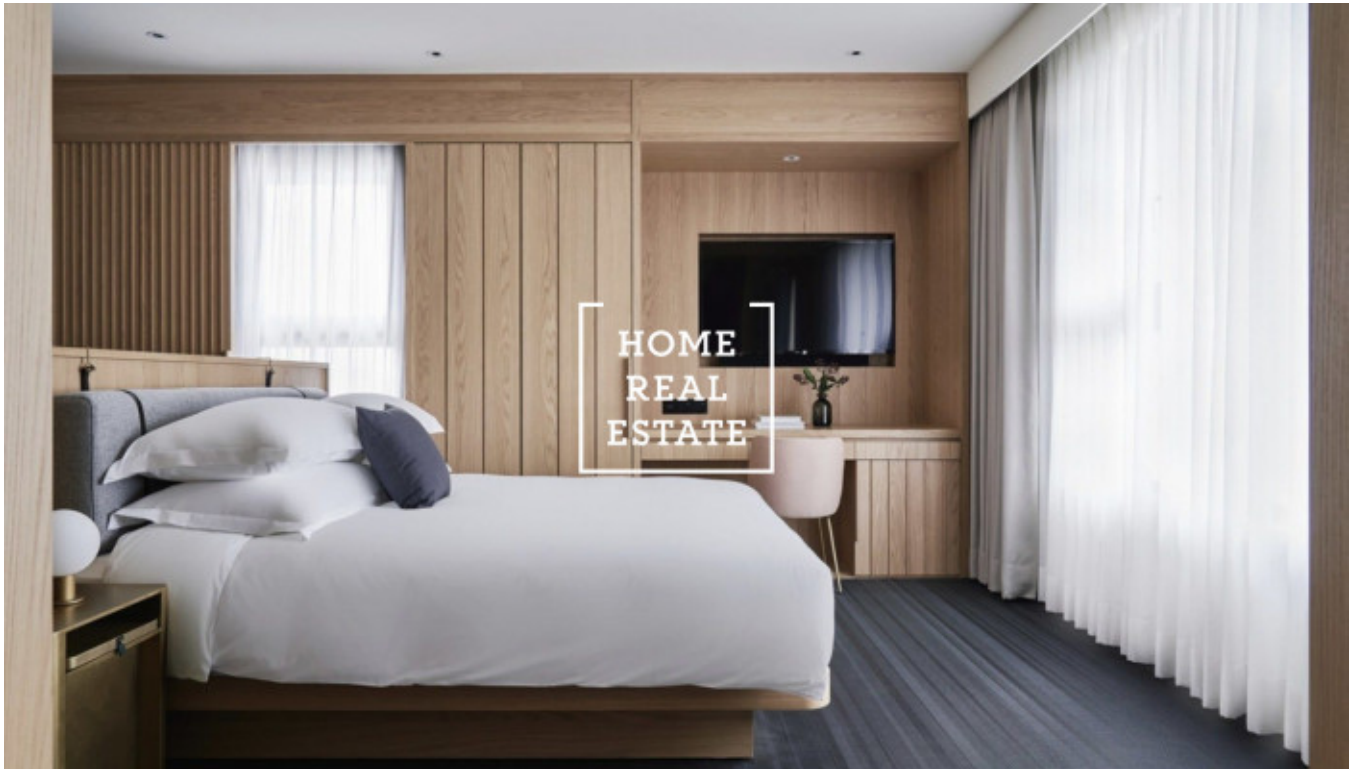

HOME
REAL
ESTATE

Rent flat 1+kk, 24 m² - Na Bělidle, Praha 5

ID	35481
Offer	Rental
Group	1+kk
Furnished	Furnished
Ownership	Personal
Usable area	24 m ²
Parking	Yes
City	Prague
District	Praha 5
City district	Smíchov