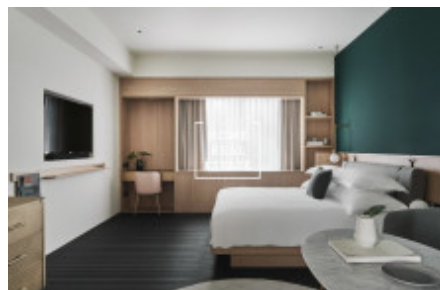

HOME
REAL
ESTATE

Rent flat 1+kk, 24 m² - Na Bělidle, Praha 5

ID	35481
Offer	Rental
Group	1+kk
Furnished	Furnished
Ownership	Personal
Usable area	24 m ²
Parking	Yes
City	Prague
District	Praha 5
City district	Smíchov