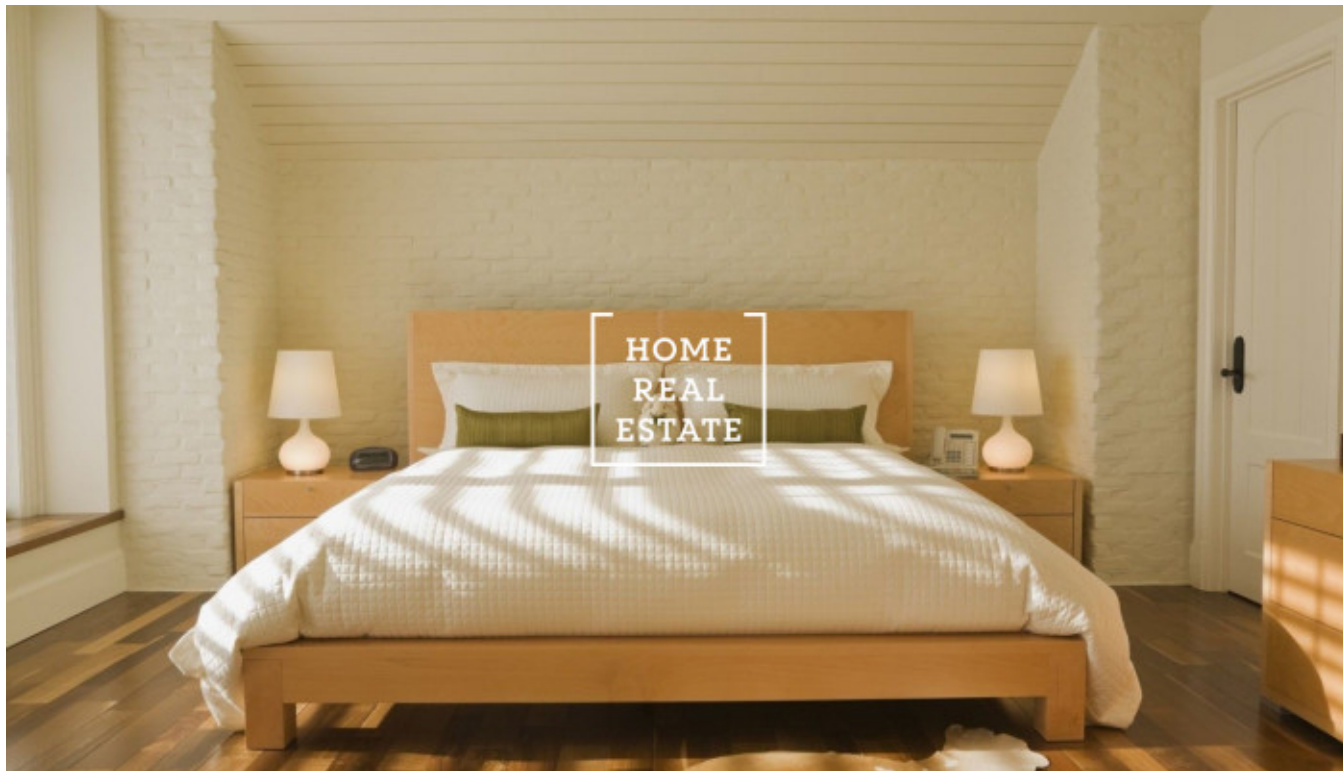

## Rent flat 1+kk, 24 m<sup>2</sup> - Na Bělidle, Praha 5

ID	<a href="#">35480</a>	Offer	Rental
Group	1+kk	Furnished	Furnished
Ownership	Personal	Usable area	24 m <sup>2</sup>
Parking	Yes	City	<a href="#">Prague</a>
District	<a href="#">Praha 5</a>	City district	<a href="#">Smíchov</a>
Status	Realized		