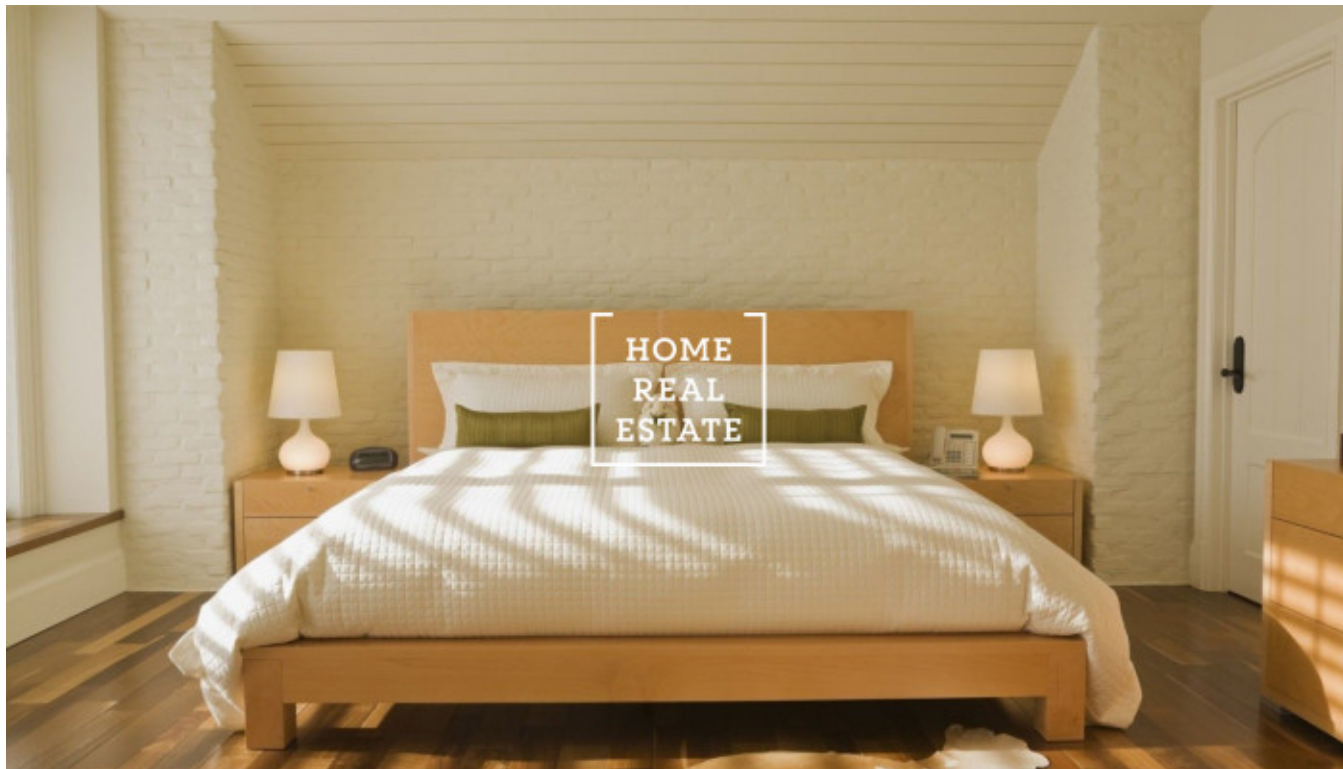

Rent flat 1+kk, 24 m² - Na Bělidle, Praha 5

ID	35480	Offer	Rental
Group	1+kk	Furnished	Furnished
Ownership	Personal	Usable area	24 m ²
Parking	Yes	City	Prague
District	Praha 5	City district	Smíchov
Status	Realized		