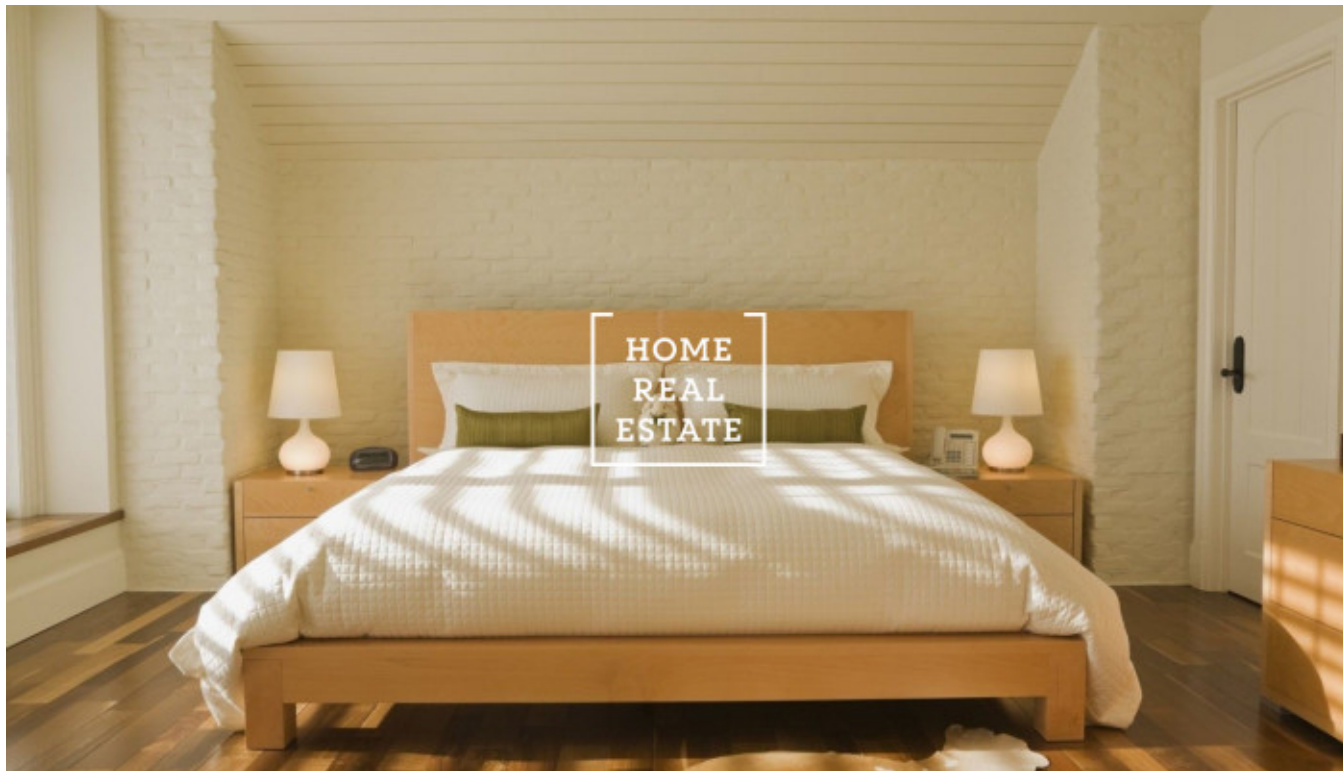

## Rent flat 1+kk, 24 m<sup>2</sup> - Na Bělidle, Praha 5

ID	<a href="#">35480</a>
Offer	Rental
Group	1+kk
Furnished	Furnished
Ownership	Personal
Usable area	24 m <sup>2</sup>
Parking	Yes
City	<a href="#">Prague</a>
District	<a href="#">Praha 5</a>
City district	<a href="#">Smíchov</a>