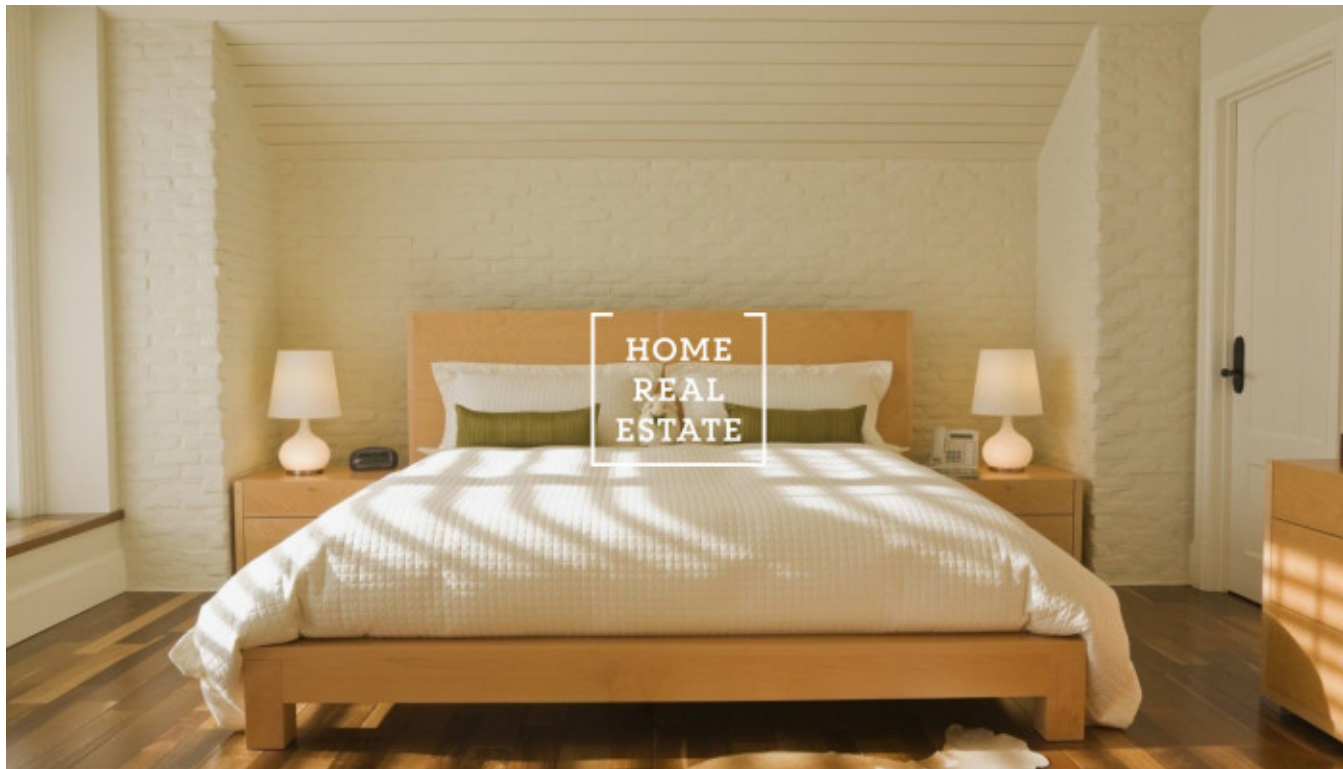

## Rent flat 1+kk, 24 m<sup>2</sup> - Na Bělidle, Praha 5

ID	<a href="#">35480</a>	Offer	Rental
Group	1+kk	Furnished	Furnished
Ownership	Personal	Usable area	24 m <sup>2</sup>
Parking	Yes	City	<a href="#">Prague</a>
District	<a href="#">Praha 5</a>	City district	<a href="#">Smíchov</a>
Status	Realized		