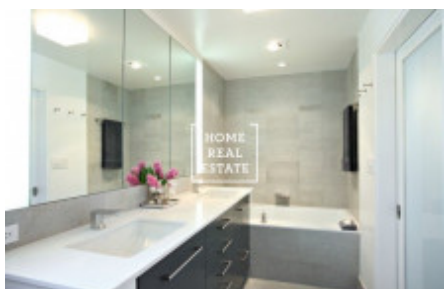

HOME
REAL
ESTATE

Rent flat 1+kk, 24 m² - Na Bělidle, Praha 5

ID
Offer
Group
Furnished
Ownership
Usable area
Parking
City
District
City district

[35479](#)
Rental
1+kk
Furnished
Personal
24 m²
Yes
[Prague](#)
[Praha 5](#)
[Smíchov](#)