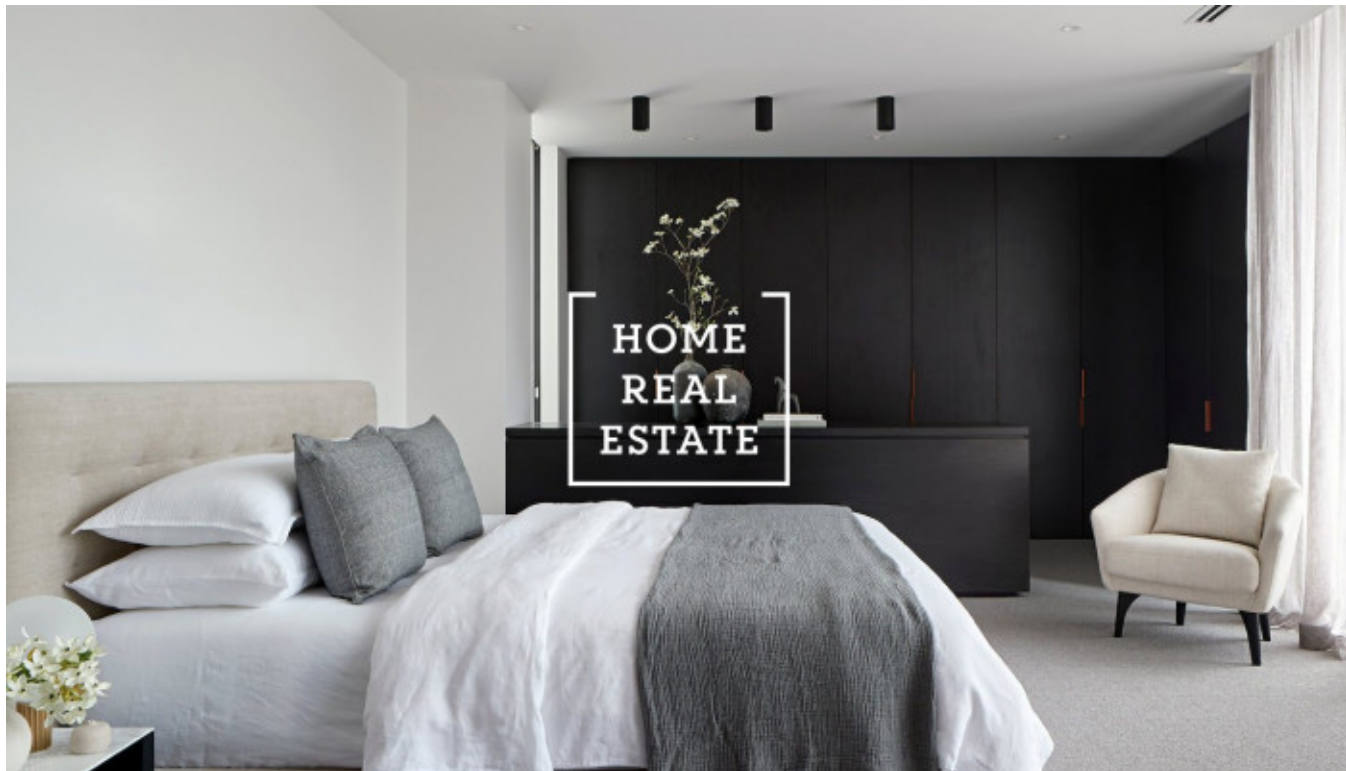

Rent flat 1+kk, 24 m² - Na Bělidle, Praha 5

ID	35479	Offer	Rental
Group	1+kk	Furnished	Furnished
Ownership	Personal	Usable area	24 m ²
Parking	Yes	City	Prague
District	Praha 5	City district	Smíchov
Status	Realized		