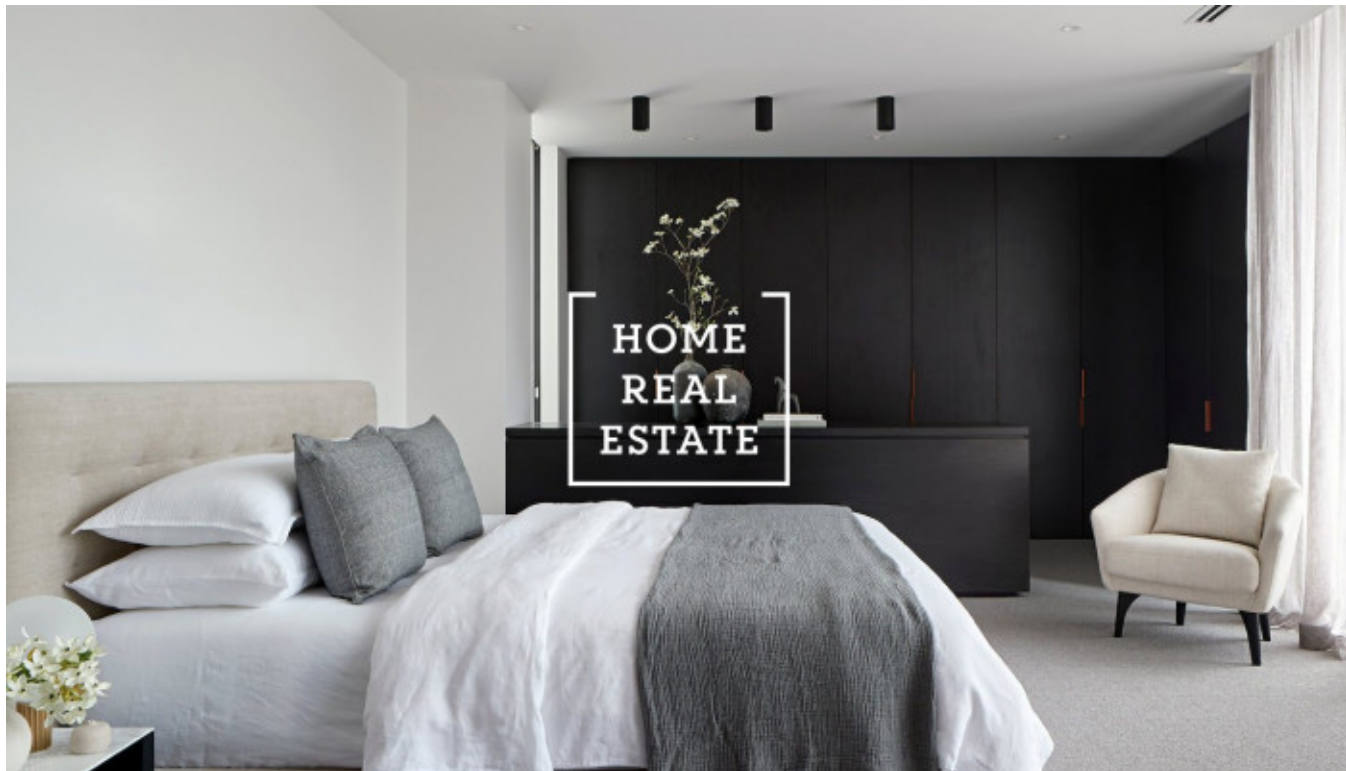

## Rent flat 1+kk, 24 m<sup>2</sup> - Na Bělidle, Praha 5

ID	<a href="#">35479</a>	Offer	Rental
Group	1+kk	Furnished	Furnished
Ownership	Personal	Usable area	24 m <sup>2</sup>
Parking	Yes	City	<a href="#">Prague</a>
District	<a href="#">Praha 5</a>	City district	<a href="#">Smíchov</a>
Status	Realized		