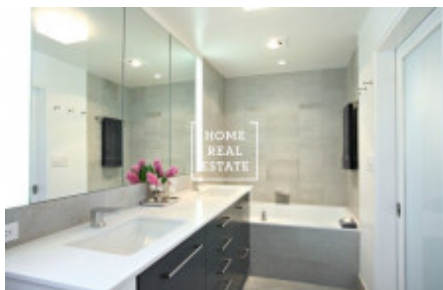

Rent flat 1+kk, 24 m² - Na Bělidle, Praha 5

ID	35479	Offer	Rental
Group	1+kk	Furnished	Furnished
Ownership	Personal	Usable area	24 m ²
Parking	Yes	City	Prague
District	Praha 5	City district	Smíchov
Status	Realized		