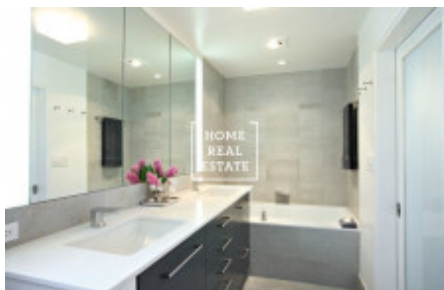

Rent flat 1+kk, 24 m² - Na Bělidle, Praha 5

ID	35479	Offer	Rental
Group	1+kk	Furnished	Furnished
Ownership	Personal	Usable area	24 m ²
Parking	Yes	City	Prague
District	Praha 5	City district	Smíchov
Status	Realized		