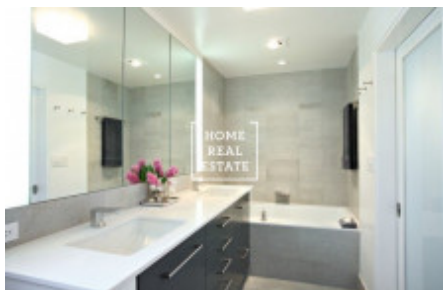

## Rent flat 1+kk, 24 m<sup>2</sup> - Na Bělidle, Praha 5

ID	<a href="#">35479</a>	Offer	Rental
Group	1+kk	Furnished	Furnished
Ownership	Personal	Usable area	24 m <sup>2</sup>
Parking	Yes	City	<a href="#">Prague</a>
District	<a href="#">Praha 5</a>	City district	<a href="#">Smíchov</a>
Status	Realized		