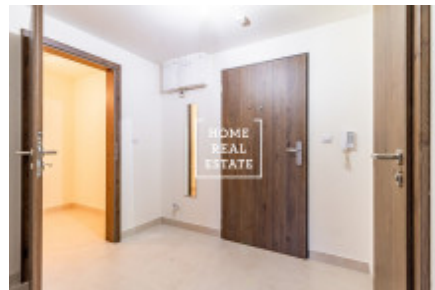

## Rent flat 2+kk, 52 m2 - Tupolevova, Praha 9

ID	<a href="#">35475</a>	Offer	Rental
Group	2+kk	Furnished	unfurnished
Ownership	Personal	Usable area	52 m <sup>2</sup>
Parking	Yes	City	<a href="#">Prague</a>
District	<a href="#">Praha 9</a>	City district	<a href="#">Letňany</a>
Status	Realized		