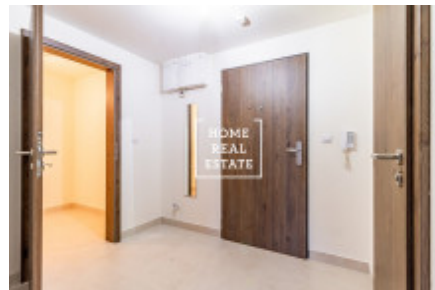

Rent flat 2+kk, 52 m2 - Tupolevova, Praha 9

ID	35475	Offer	Rental
Group	2+kk	Furnished	unfurnished
Ownership	Personal	Usable area	52 m ²
Parking	Yes	City	Prague
District	Praha 9	City district	Letňany
Status	Realized		