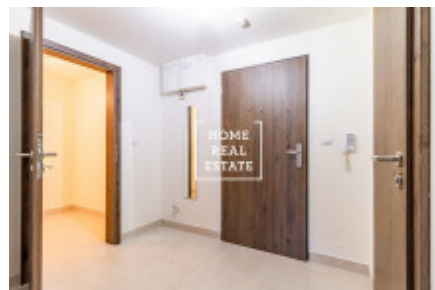

Rent flat 2+kk, 52 m2 - Tupolevova, Praha 9

ID	35475	Offer	Rental
Group	2+kk	Furnished	unfurnished
Ownership	Personal	Usable area	52 m ²
Parking	Yes	City	Prague
District	Praha 9	City district	Letňany
Status	Realized		