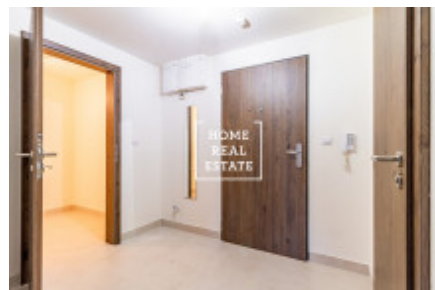

## Rent flat 2+kk, 52 m2 - Tupolevova, Praha 9

ID	<a href="#">35475</a>	Offer	Rental
Group	2+kk	Furnished	unfurnished
Ownership	Personal	Usable area	52 m <sup>2</sup>
Parking	Yes	City	<a href="#">Prague</a>
District	<a href="#">Praha 9</a>	City district	<a href="#">Letňany</a>
Status	Realized		