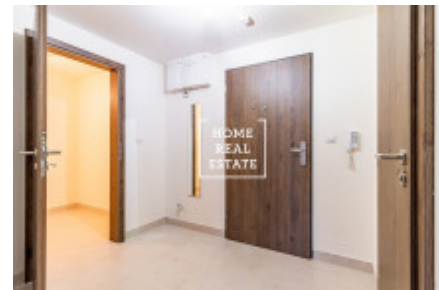

HOME
REAL
ESTATE

Rent flat 2+kk, 52 m² - Tupolevova, Praha 9

ID
Offer
Group
Furnished
Ownership
Usable area
Parking
City
District
City district

[35475](#)
Rental
2+kk
unfurnished
Personal
52 m²
Yes
[Prague](#)
[Praha 9](#)
[Letňany](#)