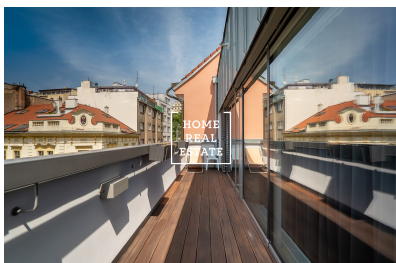

## Rent flat 3+kk, 140 m2 - Donská, Praha 10

Home Real Estate offers for rent an air-conditioned duplex apartment 3+kk with the full area of 140 sqm, situated in Donska residence between Vinohrady and Vršovice districts. Spacious, furnished apartment with two terraces is located on the last 5th and 6th floors of a new building with an elevator. The apartment consists of a large living room with functional fireplace, air conditioning system and entrance to the terrace, a separate kitchen with a dining area, a small pantry with a washing machine and dryer and an entrance hall. From the living room leads stairway to the higher ground, where are bathroom and two bedrooms with entrance to the second terrace. In the apartment with a luxurious design used premium materials, there are French windows, quality floors - parquet and tiles and wooden soundproof windows with triple glazing. The house is equipped with electronic locking and camera systems. In the surroundings you will find excellent civic amenities: a wide selection of high-quality restaurants and cafes, Grebovka park for outdoor activities, supermarkets and convenience stores, beauty salons and barbershops, Atrium Flora shopping center, post office, pharmacy and many opportunities for cultural activities. Excellent transport accessibility - Krymská bus and tram stop is within walking distance and Náměstí Míru metro station (line A) is 2 tram stops away. Price: 50,000 CZK + utilities: 9,300 CZK, incl. electricity, internet and TV. Parking space and a cellar are included in the price. Another parking space for rent is by arrangement. For more information about this property or to arrange the viewings, just fill in the form below, and we will contact you as soon as possible to arrange a date of viewing.