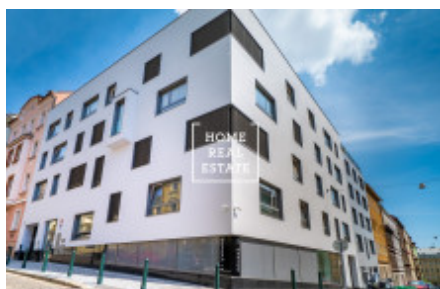

## Rent flat 3+kk, 140 m2 - Donská, Praha 10

Home Real Estate offers for rent an air-conditioned duplex apartment 3+kk with the full area of 140 sqm, situated in Donska residence between Vinohrady and Vrřovice districts. Spacious, furnished apartment with two terraces is located on the last 5th and 6th floors of a new building with an elevator. The apartment consists of a large living room with functional fireplace, air conditioning system and entrance to the terrace, a separate kitchen with a dining area, a small pantry with a washing machine and dryer and an entrance hall. From the living room leads stairway to the higher ground, where are bathroom and two bedrooms with entrance to the second terrace. In the apartment with a luxurious design used premium materials, there are French windows, quality floors - parquet and tiles and wooden soundproof windows with triple glazing. The house is equipped with electronic locking and camera systems. In the surroundings you will find excellent civic amenities: a wide selection of high-quality restaurants and cafes, Grebovka park for outdoor activities, supermarkets and convenience stores, beauty salons and barbershops, Atrium Flora shopping center, post office, pharmacy and many opportunities for cultural activities. Excellent transport accessibility - Krymská bus and tram stop is within walking distance and Náměstí Míru metro station (line A) is 2 tram stops away. Price: 50,000 CZK + utilities: 9,300 CZK, incl. electricity, internet and TV. Parking space and a cellar are included in the price. Another parking space for rent is by arrangement. For more information about this property or to arrange the viewings, just fill in the form below, and we will contact you as soon as possible to arrange a date of viewing.