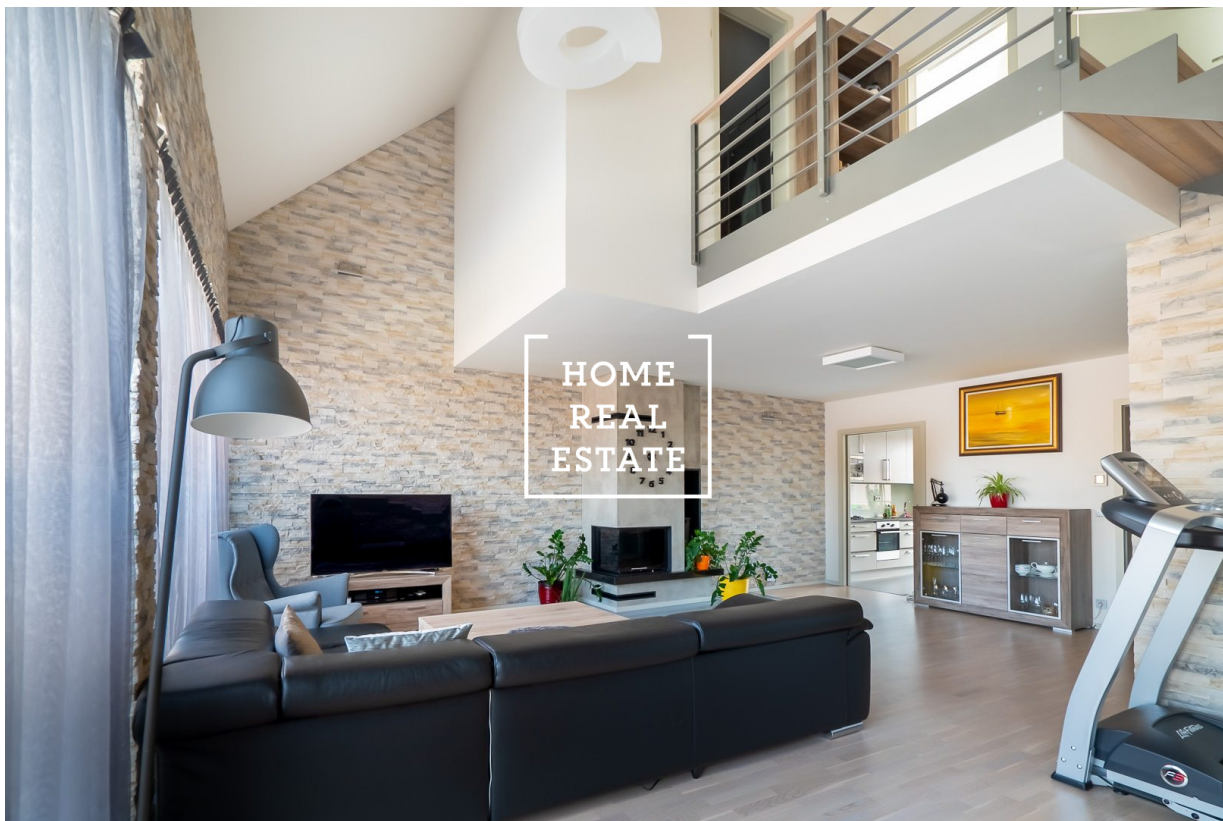

## Rent flat 3+kk, 140 m2 - Donská, Praha 10

Home Real Estate offers for rent an air-conditioned duplex apartment 3+kk with the full area of 140 sqm, situated in Donska residence between Vinohrady and Vršovice districts. Spacious, furnished apartment with two terraces is located on the last 5th and 6th floors of a new building with an elevator. The apartment consists of a large living room with functional fireplace, air conditioning system and entrance to the terrace, a separate kitchen with a dining area, a small pantry with a washing machine and dryer and an entrance hall. From the living room leads stairway to the higher ground, where are bathroom and two bedrooms with entrance to the second terrace. In the apartment with a luxurious design used premium materials, there are French windows, quality floors - parquet and tiles and wooden soundproof windows with triple glazing. The house is equipped with electronic locking and camera systems. In the surroundings you will find excellent civic amenities: a wide selection of high-quality restaurants and cafes, Grebovka park for outdoor activities, supermarkets and convenience stores, beauty salons and barbershops, Atrium Flora shopping center, post office, pharmacy and many opportunities for cultural activities. Excellent transport accessibility - Krymská bus and tram stop is within walking distance and Náměstí Míru metro station (line A) is 2 tram stops away. Price: 50,000 CZK + utilities: 9,300 CZK, incl. electricity, internet and TV. Parking space and a cellar are included in the price. Another parking space for rent is by arrangement. For more information about this property or to arrange the viewings, just fill in the form below, and we will contact you as soon as possible to arrange a date of viewing.