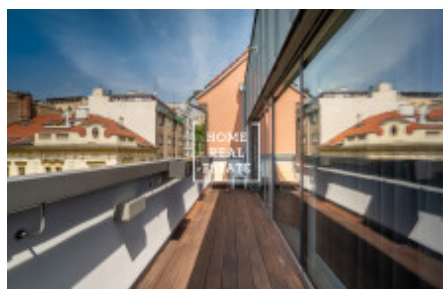

## Rent flat 3+kk, 140 m2 - Donská, Praha 10

Home Real Estate offers for rent an air-conditioned duplex apartment 3+kk with the full area of 140 sqm, situated in Donska residence between Vinohrady and Vrřovice districts. Spacious, furnished apartment with two terraces is located on the last 5th and 6th floors of a new building with an elevator. The apartment consists of a large living room with functional fireplace, air conditioning system and entrance to the terrace, a separate kitchen with a dining area, a small pantry with a washing machine and dryer and an entrance hall. From the living room leads stairway to the higher ground, where are bathroom and two bedrooms with entrance to the second terrace. In the apartment with a luxurious design used premium materials, there are French windows, quality floors - parquet and tiles and wooden soundproof windows with triple glazing. The house is equipped with electronic locking and camera systems. In the surroundings you will find excellent civic amenities: a wide selection of high-quality restaurants and cafes, Grebovka park for outdoor activities, supermarkets and convenience stores, beauty salons and barbershops, Atrium Flora shopping center, post office, pharmacy and many opportunities for cultural activities. Excellent transport accessibility - Krymská bus and tram stop is within walking distance and Náměstí Míru metro station (line A) is 2 tram stops away. Price: 50,000 CZK + utilities: 9,300 CZK, incl. electricity, internet and TV. Parking space and a cellar are included in the price. Another parking space for rent is by arrangement. For more information about this property or to arrange the viewings, just fill in the form below, and we will contact you as soon as possible to arrange a date of viewing.