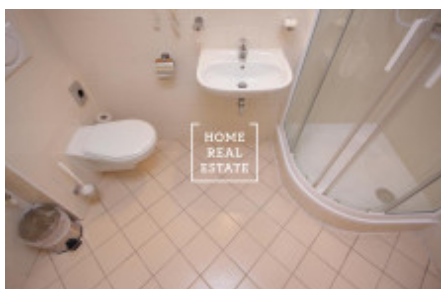

Rent flat 1+kk, 30 m² - Na Bělidle, Praha 5

ID	35471	Offer	Rental
Group	1+kk	Furnished	Furnished
Ownership	Personal	Usable area	30 m ²
City	Prague	District	Praha 5
City district	Smíchov	Status	Realized