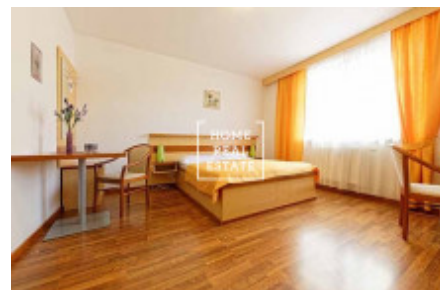

## Rent flat 1+kk, 30 m<sup>2</sup> - Na Bělidle, Praha 5

ID	<a href="#">35471</a>	Offer	Rental
Group	1+kk	Furnished	Furnished
Ownership	Personal	Usable area	30 m <sup>2</sup>
City	<a href="#">Prague</a>	District	<a href="#">Praha 5</a>
City district	<a href="#">Smíchov</a>	Status	Realized