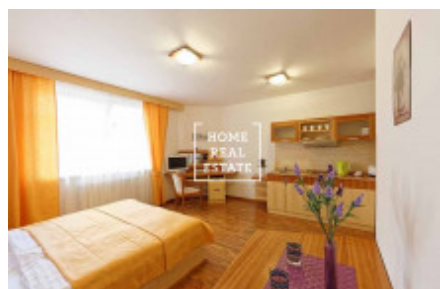

Rent flat 1+kk, 30 m² - Na Bělidle, Praha 5

ID	35471	Offer	Rental
Group	1+kk	Furnished	Furnished
Ownership	Personal	Usable area	30 m ²
City	Prague	District	Praha 5
City district	Smíchov	Status	Realized