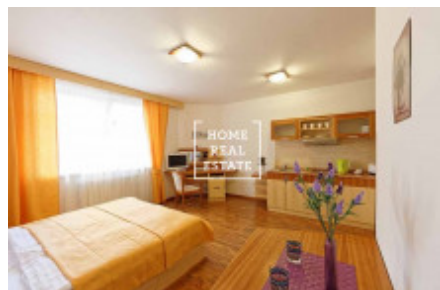

## Rent flat 1+kk, 30 m<sup>2</sup> - Na Bělidle, Praha 5

ID	<a href="#">35471</a>	Offer	Rental
Group	1+kk	Furnished	Furnished
Ownership	Personal	Usable area	30 m <sup>2</sup>
City	<a href="#">Prague</a>	District	<a href="#">Praha 5</a>
City district	<a href="#">Smíchov</a>	Status	Realized