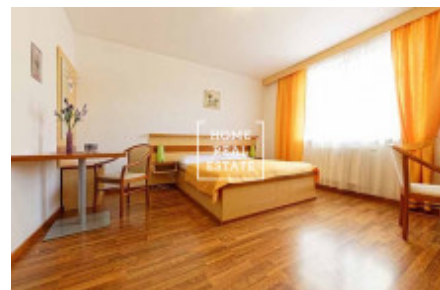

Rent flat 1+kk, 30 m² - Na Bělidle, Praha 5

ID
Offer
Group
Furnished
Ownership
Usable area
City
District
City district

[35471](#)
Rental
1+kk
Furnished
Personal
30 m²
[Prague](#)
[Praha 5](#)
[Smíchov](#)