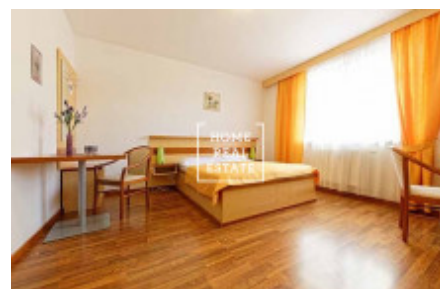

Rent flat 1+kk, 30 m² - Na Bělidle, Praha 5

ID	35471	Offer	Rental
Group	1+kk	Furnished	Furnished
Ownership	Personal	Usable area	30 m ²
City	Prague	District	Praha 5
City district	Smíchov	Status	Realized