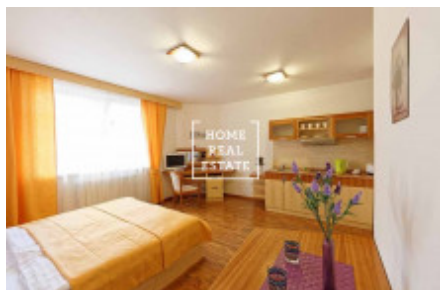

Rent flat 1+kk, 30 m² - Na Bělidle, Praha 5

ID
Offer
Group
Furnished
Ownership
Usable area
City
District
City district

[35471](#)
Rental
1+kk
Furnished
Personal
30 m²
[Prague](#)
[Praha 5](#)
[Smíchov](#)