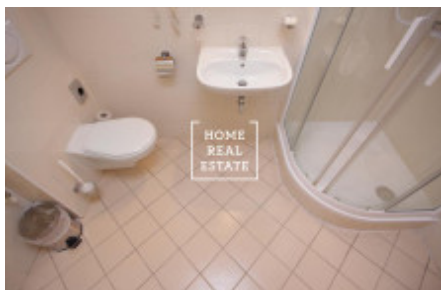

## Rent flat 1+kk, 30 m<sup>2</sup> - Na Bělidle, Praha 5

ID	<a href="#">35471</a>	Offer	Rental
Group	1+kk	Furnished	Furnished
Ownership	Personal	Usable area	30 m <sup>2</sup>
City	<a href="#">Prague</a>	District	<a href="#">Praha 5</a>
City district	<a href="#">Smíchov</a>	Status	Realized