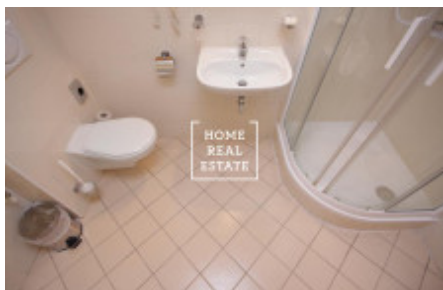

Rent flat 1+kk, 30 m² - Na Bělidle, Praha 5

ID
Offer
Group
Furnished
Ownership
Usable area
City
District
City district

[35471](#)
Rental
1+kk
Furnished
Personal
30 m²
[Prague](#)
[Praha 5](#)
[Smíchov](#)