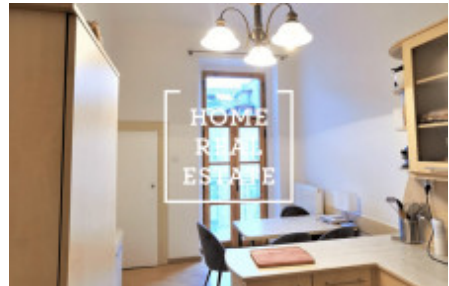

# Sale flat 3+1, 112 m2 - Polská, Praha 2

Home Real Estate offers for sale an apartment with a layout of 3+1, 112 sqm, located in a lucrative location Prague 2 - Vinohrady. This spacious and airy apartment with a renovated windows is situated on the 4th floor of a renovated building with an elevator. The layout consists of: - living room (24,2 sqm); - separate kitchen with a dining table and entrance to the balcony (14,1 sqm); - 2 bedrooms (21,6 sqm & 18,8 sqm); - bathroom with a bathtub (4 sqm); - entrance hall (14,5 sqm); - pantry (3,6 sqm); - separate toilet (1,7 sqm). The windows overlook the Rieger Gardens park. There are only 2 apartments on each floor. Location: The Vinohrady district is one of the most desired locations of Prague, which offer all necessary infrastructure in harmony with beauty of local parks and historic buildings. In the immediately vicinity there are all civic amenities like shops, famous parks Rieger Gardens and Grebovka, cinema, theaters, schools, kindergartens, medical services and a large choice of restaurants and cafes. At the same time, traditional farmers' markets are held here every year, full of fresh and quality food from local farmers and producers. At the same time there is an excellent transport accessibility - tram stops Vinohradská tržnice and Šumavská are within walking distance. Náměstí Míru metro station (line A) is located just 600 meters away. Wenceslas Square is only a 15-minute tram ride away. Total price is 16.900.000 CZK, incl. real estate agency commission. For more information about this property or to arrange the viewings, just fill in the form below, and we will contact you as soon as possible to arrange a date of viewing.