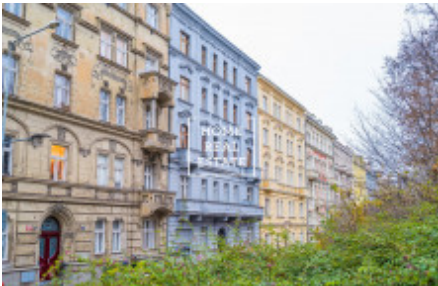

# Sale flat 3+1, 112 m2 - Polská, Praha 2

Home Real Estate offers for sale an apartment with a layout of 3+1, 112 sqm, located in a lucrative location Prague 2 - Vinohrady. This spacious and airy apartment with a renovated windows is situated on the 4th floor of a renovated building with an elevator. The layout consists of: - living room (24,2 sqm); - separate kitchen with a dining table and entrance to the balcony (14,1 sqm); - 2 bedrooms (21,6 sqm & 18,8 sqm); - bathroom with a bathtub (4 sqm); - entrance hall (14,5 sqm); - pantry (3,6 sqm); - separate toilet (1,7 sqm). The windows overlook the Rieger Gardens park. There are only 2 apartments on each floor. Location: The Vinohrady district is one of the most desired locations of Prague, which offer all necessary infrastructure in harmony with beauty of local parks and historic buildings. In the immediately vicinity there are all civic amenities like shops, famous parks Rieger Gardens and Grebovka, cinema, theaters, schools, kindergartens, medical services and a large choice of restaurants and cafes. At the same time, traditional farmers' markets are held here every year, full of fresh and quality food from local farmers and producers. At the same time there is an excellent transport accessibility - tram stops Vinohradská tržnice and Šumavská are within walking distance. Náměstí Míru metro station (line A) is located just 600 meters away. Wenceslas Square is only a 15-minute tram ride away. Total price is 16.900.000 CZK, incl. real estate agency commission. For more information about this property or to arrange the viewings, just fill in the form below, and we will contact you as soon as possible to arrange a date of viewing.