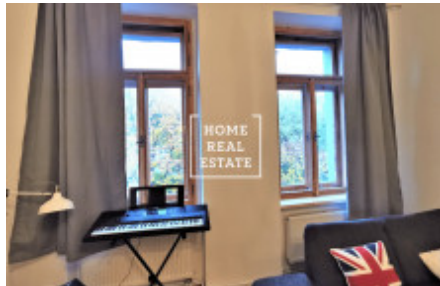

# Sale flat 3+1, 112 m2 - Polská, Praha 2

Home Real Estate offers for sale an apartment with a layout of 3+1, 112 sqm, located in a lucrative location Prague 2 - Vinohrady. This spacious and airy apartment with a renovated windows is situated on the 4th floor of a renovated building with an elevator. The layout consists of: - living room (24,2 sqm); - separate kitchen with a dining table and entrance to the balcony (14,1 sqm); - 2 bedrooms (21,6 sqm & 18,8 sqm); - bathroom with a bathtub (4 sqm); - entrance hall (14,5 sqm); - pantry (3,6 sqm); - separate toilet (1,7 sqm). The windows overlook the Rieger Gardens park. There are only 2 apartments on each floor. Location: The Vinohrady district is one of the most desired locations of Prague, which offer all necessary infrastructure in harmony with beauty of local parks and historic buildings. In the immediately vicinity there are all civic amenities like shops, famous parks Rieger Gardens and Grebovka, cinema, theaters, schools, kindergartens, medical services and a large choice of restaurants and cafes. At the same time, traditional farmers' markets are held here every year, full of fresh and quality food from local farmers and producers. At the same time there is an excellent transport accessibility - tram stops Vinohradská tržnice and Šumavská are within walking distance. Náměstí Míru metro station (line A) is located just 600 meters away. Wenceslas Square is only a 15-minute tram ride away. Total price is 16.900.000 CZK, incl. real estate agency commission. For more information about this property or to arrange the viewings, just fill in the form below, and we will contact you as soon as possible to arrange a date of viewing.