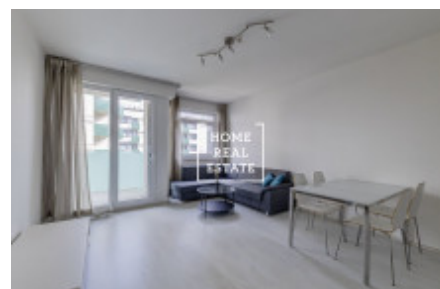

## Rent flat 2+kk, 60 m<sup>2</sup> - Petržilkova, Praha 5

ID	<a href="#">35465</a>	Offer	Rental
Group	2+kk	Furnished	Furnished
Ownership	Personal	Usable area	60 m <sup>2</sup>
City	<a href="#">Prague</a>	District	<a href="#">Praha 5</a>
City district	<a href="#">Stodůlky</a>	Status	Realized