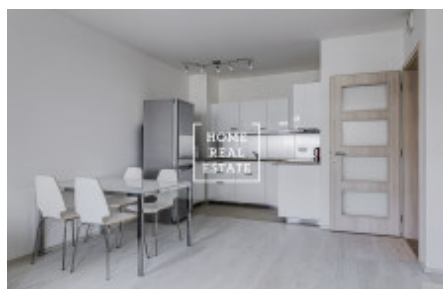

## Rent flat 2+kk, 60 m<sup>2</sup> - Petržilkova, Praha 5

ID	<a href="#">35465</a>	Offer	Rental
Group	2+kk	Furnished	Furnished
Ownership	Personal	Usable area	60 m <sup>2</sup>
City	<a href="#">Prague</a>	District	<a href="#">Praha 5</a>
City district	<a href="#">Stodůlky</a>	Status	Realized