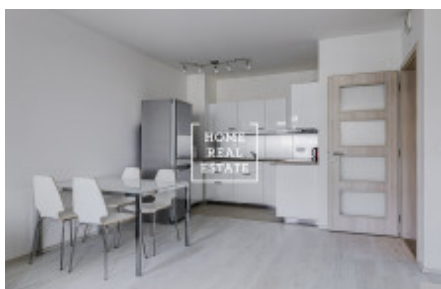

HOME
REAL
ESTATE

Rent flat 2+kk, 60 m² - Petržilkova, Praha 5

ID
Offer
Group
Furnished
Ownership
Usable area
City
District
City district

[35465](#)
Rental
2+kk
Furnished
Personal
60 m²
[Prague](#)
[Praha 5](#)
[Stodůlky](#)