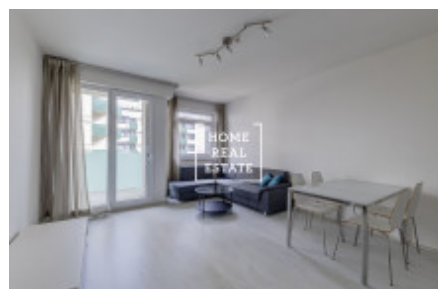

HOME
REAL
ESTATE

Rent flat 2+kk, 60 m² - Petržilkova, Praha 5

ID	35465	Offer	Rental
Group	2+kk	Furnished	Furnished
Ownership	Personal	Usable area	60 m ²
City	Prague	District	Praha 5
City district	Stodůlky	Status	Realized