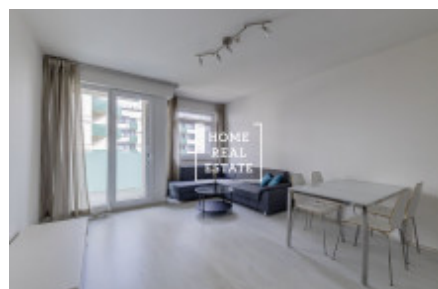

HOME
REAL
ESTATE

Rent flat 2+kk, 60 m² - Petržilkova, Praha 5

ID
Offer
Group
Furnished
Ownership
Usable area
City
District
City district

[35465](#)
Rental
2+kk
Furnished
Personal
60 m²
[Prague](#)
[Praha 5](#)
[Stodůlky](#)