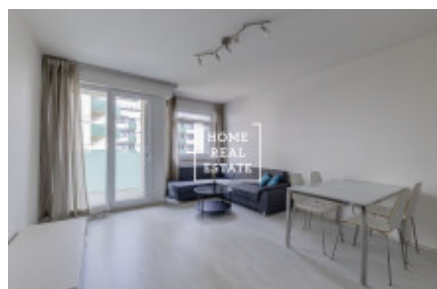

## Rent flat 2+kk, 60 m<sup>2</sup> - Petržilkova, Praha 5

ID	<a href="#">35465</a>	Offer	Rental
Group	2+kk	Furnished	Furnished
Ownership	Personal	Usable area	60 m <sup>2</sup>
City	<a href="#">Prague</a>	District	<a href="#">Praha 5</a>
City district	<a href="#">Stodůlky</a>	Status	Realized