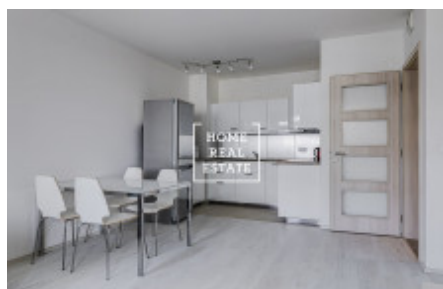

HOME
REAL
ESTATE

Rent flat 2+kk, 60 m² - Petržilkova, Praha 5

ID	35465	Offer	Rental
Group	2+kk	Furnished	Furnished
Ownership	Personal	Usable area	60 m²
City	Prague	District	Praha 5
City district	Stodůlky	Status	Realized