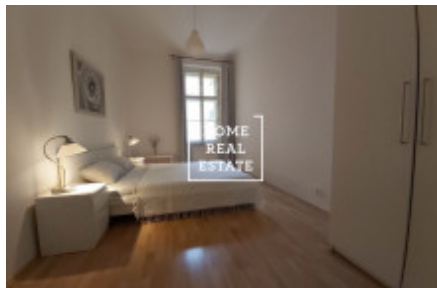

HOME
REAL
ESTATE

Rent flat 3+1, 85 m² - Sokolská, Praha 2

| | | | |
|---------------|--------------------------------|-----------|-------------------------|
| ID | 35458 | Offer | Rental |
| Group | 3+1 | Furnished | Furnished |
| Location | Sokolská 26, Nové Město, Česko | Ownership | Personal |
| Usable area | 85 m ² | Parking | Yes |
| City | Prague | District | Praha 2 |
| City district | Nové Město | Status | Realized |