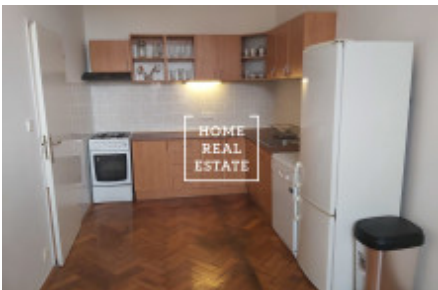

HOME
REAL
ESTATE

Rent flat 3+1, 85 m² - Sokolská, Praha 2

ID	35458	Offer	Rental
Group	3+1	Furnished	Furnished
Location	Sokolská 26, Nové Město, Česko	Ownership	Personal
Usable area	85 m ²	Parking	Yes
City	Prague	District	Praha 2
City district	Nové Město	Status	Realized