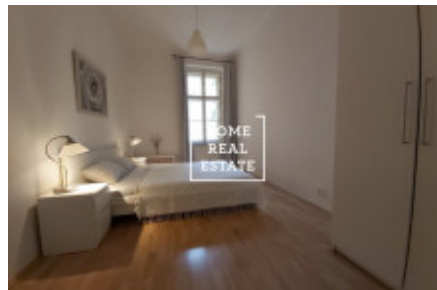

HOME
REAL
ESTATE

Rent flat 3+1, 85 m² - Sokolská, Praha 2

ID	35458	Offer	Rental
Group	3+1	Furnished	Furnished
Location	Sokolská 26, Nové Město, Česko	Ownership	Personal
Usable area	85 m ²	Parking	Yes
City	Prague	District	Praha 2
City district	Nové Město	Status	Realized