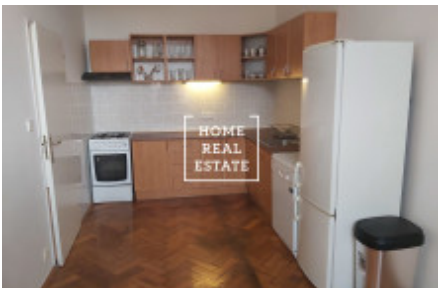

HOME
REAL
ESTATE

Rent flat 3+1, 85 m² - Sokolská, Praha 2

| | | | |
|---------------|--------------------------------|-----------|-------------------------|
| ID | 35458 | Offer | Rental |
| Group | 3+1 | Furnished | Furnished |
| Location | Sokolská 26, Nové Město, Česko | Ownership | Personal |
| Usable area | 85 m ² | Parking | Yes |
| City | Prague | District | Praha 2 |
| City district | Nové Město | Status | Realized |