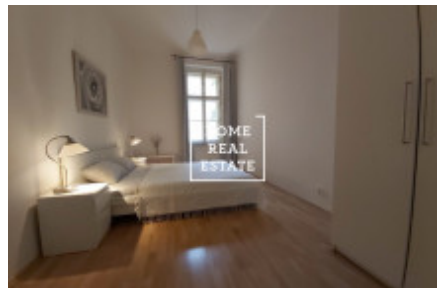

HOME
REAL
ESTATE

Rent flat 3+1, 85 m² - Sokolská, Praha 2

ID	35458	Offer	Rental
Group	3+1	Furnished	Furnished
Location	Sokolská 26, Nové Město, Česko	Ownership	Personal
Usable area	85 m ²	Parking	Yes
City	Prague	District	Praha 2
City district	Nové Město	Status	Realized