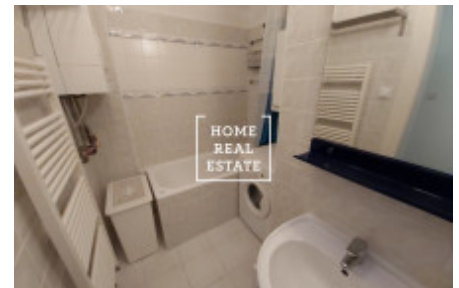

HOME
REAL
ESTATE

Rent flat 3+1, 85 m² - Sokolská, Praha 2

ID	35458	Offer	Rental
Group	3+1	Furnished	Furnished
Location	Sokolská 26, Nové Město, Česko	Ownership	Personal
Usable area	85 m ²	Parking	Yes
City	Prague	District	Praha 2
City district	Nové Město	Status	Realized