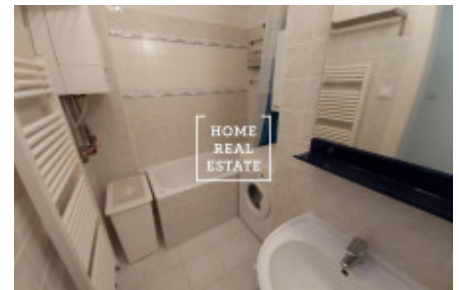

HOME
REAL
ESTATE

Rent flat 3+1, 85 m² - Sokolská, Praha 2

ID	35458	Offer	Rental
Group	3+1	Furnished	Furnished
Location	Sokolská 26, Nové Město, Česko	Ownership	Personal
Usable area	85 m ²	Parking	Yes
City	Prague	District	Praha 2
City district	Nové Město	Status	Realized