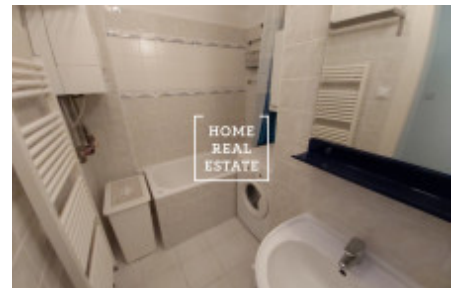

HOME
REAL
ESTATE

Rent flat 3+1, 85 m² - Sokolská, Praha 2

| | | | |
|---------------|--------------------------------|-----------|-------------------------|
| ID | 35458 | Offer | Rental |
| Group | 3+1 | Furnished | Furnished |
| Location | Sokolská 26, Nové Město, Česko | Ownership | Personal |
| Usable area | 85 m ² | Parking | Yes |
| City | Prague | District | Praha 2 |
| City district | Nové Město | Status | Realized |