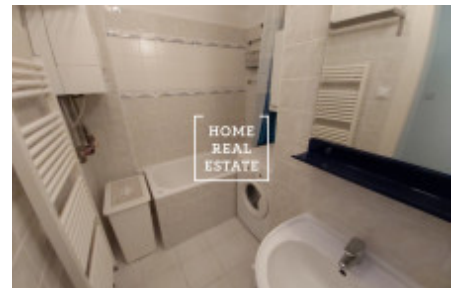

HOME
REAL
ESTATE

Rent flat 3+1, 85 m² - Sokolská, Praha 2

ID	35458	Offer	Rental
Group	3+1	Furnished	Furnished
Location	Sokolská 26, Nové Město, Česko	Ownership	Personal
Usable area	85 m ²	Parking	Yes
City	Prague	District	Praha 2
City district	Nové Město	Status	Realized