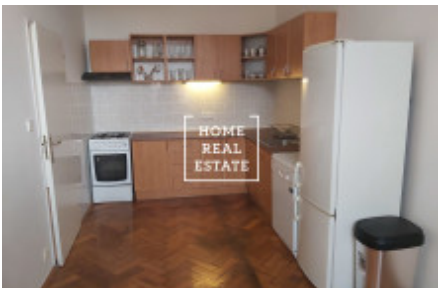

HOME
REAL
ESTATE

Rent flat 3+1, 85 m² - Sokolská, Praha 2

ID	35458	Offer	Rental
Group	3+1	Furnished	Furnished
Location	Sokolská 26, Nové Město, Česko	Ownership	Personal
Usable area	85 m ²	Parking	Yes
City	Prague	District	Praha 2
City district	Nové Město	Status	Realized