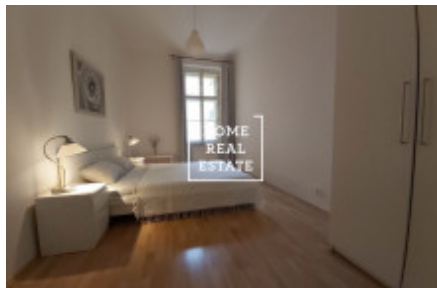

HOME
REAL
ESTATE

Rent flat 3+1, 85 m² - Sokolská, Praha 2

ID	35458	Offer	Rental
Group	3+1	Furnished	Furnished
Location	Sokolská 26, Nové Město, Česko	Ownership	Personal
Usable area	85 m ²	Parking	Yes
City	Prague	District	Praha 2
City district	Nové Město	Status	Realized