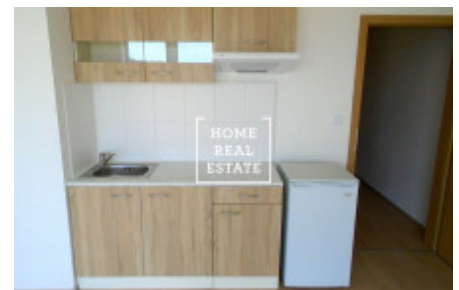

Rent flat 1+kk, 32 m2 - Ječná

ID	35457	Offer	Rental
Group	1+kk	Furnished	unfurnished
Ownership	Personal	Usable area	32 m ²
City	Prague	City district	Nové Město
Status	Realized		