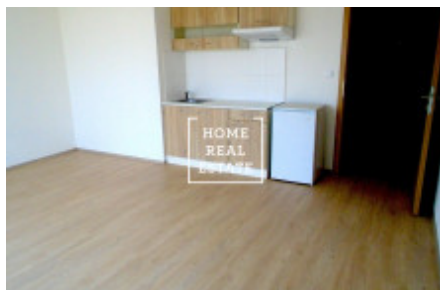

Rent flat 1+kk, 32 m2 - Ječná

ID	35457	Offer	Rental
Group	1+kk	Furnished	unfurnished
Ownership	Personal	Usable area	32 m ²
City	Prague	City district	Nové Město
Status	Realized		