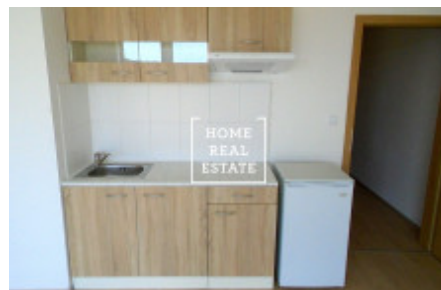

Rent flat 1+kk, 32 m2 - Ječná

ID	35457	Offer	Rental
Group	1+kk	Furnished	unfurnished
Ownership	Personal	Usable area	32 m ²
City	Prague	City district	Nové Město
Status	Realized		