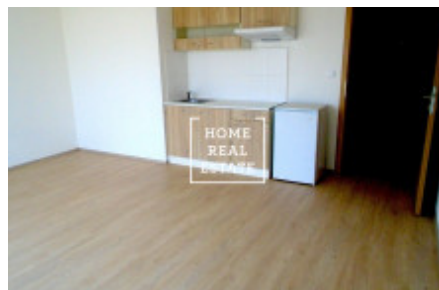

Rent flat 1+kk, 32 m2 - Ječná

ID	35457	Offer	Rental
Group	1+kk	Furnished	unfurnished
Ownership	Personal	Usable area	32 m ²
City	Prague	City district	Nové Město
Status	Realized		