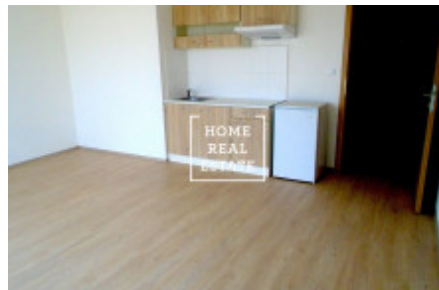

HOME
REAL
ESTATE

Rent flat 1+kk, 32 m2 - Ječná

ID	35457
Offer	Rental
Group	1+kk
Furnished	unfurnished
Ownership	Personal
Usable area	32 m ²
City	Prague
City district	Nové Město