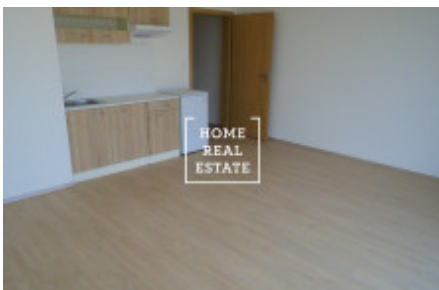

Rent flat 1+kk, 32 m2 - Ječná

ID	35457	Offer	Rental
Group	1+kk	Furnished	unfurnished
Ownership	Personal	Usable area	32 m ²
City	Prague	City district	Nové Město
Status	Realized		