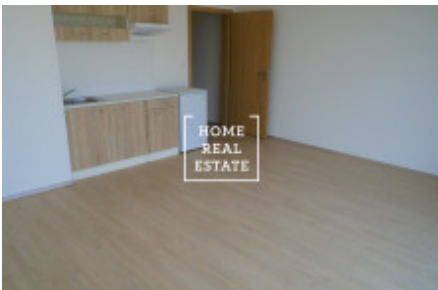

HOME
REAL
ESTATE

Rent flat 1+kk, 32 m2 - Ječná

ID	35457
Offer	Rental
Group	1+kk
Furnished	unfurnished
Ownership	Personal
Usable area	32 m ²
City	Prague
City district	Nové Město