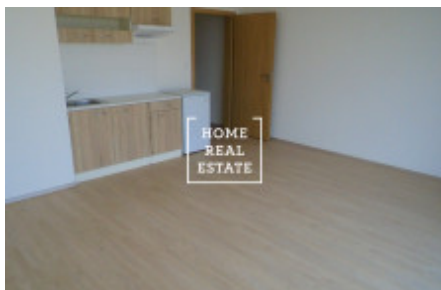

Rent flat 1+kk, 32 m2 - Ječná

ID	35457	Offer	Rental
Group	1+kk	Furnished	unfurnished
Ownership	Personal	Usable area	32 m ²
City	Prague	City district	Nové Město
Status	Realized		