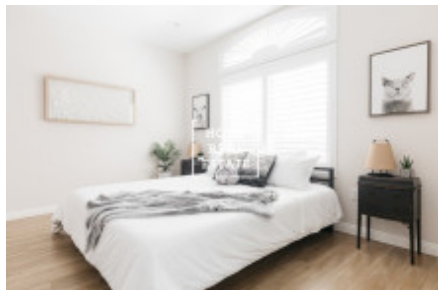

HOME
REAL
ESTATE

Rent flat 1+kk, 24 m² - Nádražní, Praha 5

ID	35454	Offer	Rental
Group	1+kk	Furnished	Furnished
Ownership	Personal	Usable area	24 m ²
Parking	Yes	City	Prague
District	Praha 5	City district	Smíchov
Status	Realized		