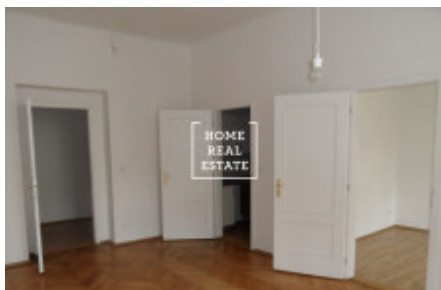

## Rent flat 2+kk, 446 m<sup>2</sup> - Sochařská, Praha 7

ID	<a href="#">35449</a>	Offer	Rental
Group	2+kk	Furnished	unfurnished
Ownership	Personal	Usable area	446 m <sup>2</sup>
City	<a href="#">Prague</a>	District	<a href="#">Praha 7</a>
City district	<a href="#">Bubeneč</a>	Status	Realized