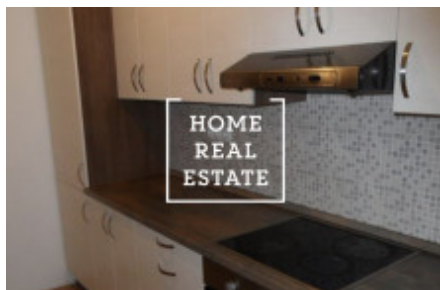

Rent flat 2+kk, 446 m² - Sochařská, Praha 7

ID	35449	Offer	Rental
Group	2+kk	Furnished	unfurnished
Ownership	Personal	Usable area	446 m ²
City	Prague	District	Praha 7
City district	Bubeneč	Status	Realized