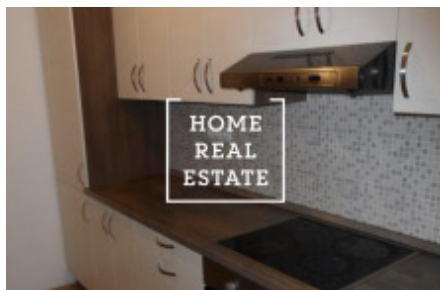

## Rent flat 2+kk, 446 m<sup>2</sup> - Sochařská, Praha 7

ID	<a href="#">35449</a>	Offer	Rental
Group	2+kk	Furnished	unfurnished
Ownership	Personal	Usable area	446 m <sup>2</sup>
City	<a href="#">Prague</a>	District	<a href="#">Praha 7</a>
City district	<a href="#">Bubeneč</a>	Status	Realized