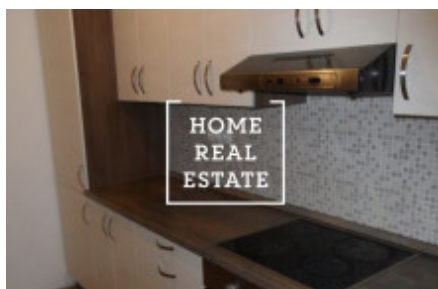

Rent flat 2+kk, 446 m² - Sochařská, Praha 7

ID	35449	Offer	Rental
Group	2+kk	Furnished	unfurnished
Ownership	Personal	Usable area	446 m ²
City	Prague	District	Praha 7
City district	Bubeneč	Status	Realized