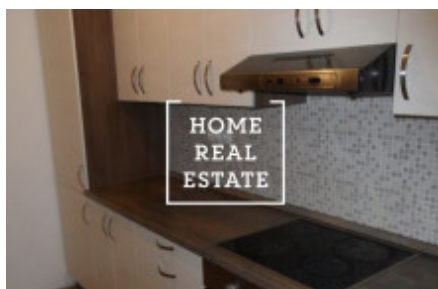

Rent flat 2+kk, 446 m² - Sochařská, Praha 7

ID	35449	Offer	Rental
Group	2+kk	Furnished	unfurnished
Ownership	Personal	Usable area	446 m²
City	Prague	District	Praha 7
City district	Bubeneč	Status	Realized