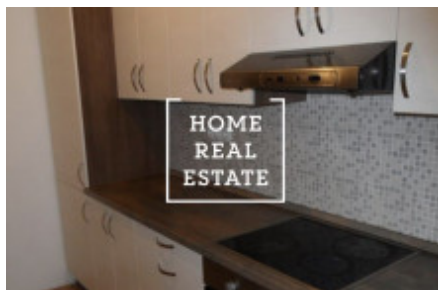

Rent flat 2+kk, 446 m² - Sochařská, Praha 7

ID	35449	Offer	Rental
Group	2+kk	Furnished	unfurnished
Ownership	Personal	Usable area	446 m ²
City	Prague	District	Praha 7
City district	Bubeneč	Status	Realized