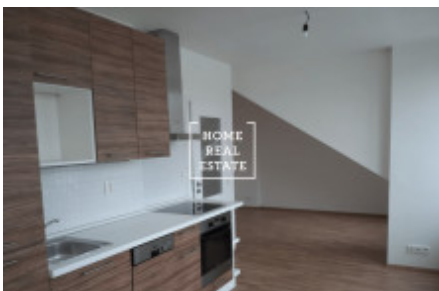

Rent flat 1+kk, 37 m² - Drahobejlova, Praha 9

ID	35447	Offer	Rental
Group	1+kk	Furnished	Partially furnished
Ownership	Personal	Usable area	37 m ²
City	Prague	District	Praha 9
City district	Libeň	Status	Realized