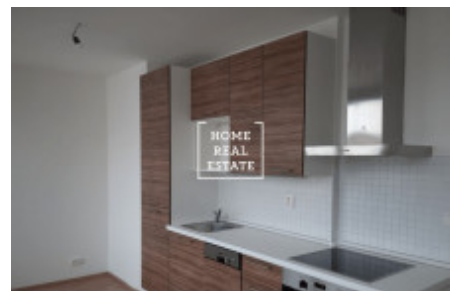

Rent flat 1+kk, 37 m² - Drahobejlova, Praha 9

ID
Offer
Group
Furnished
Ownership
Usable area
City
District
City district

[35447](#)
Rental
1+kk
Partially furnished
Personal
37 m²
[Prague](#)
[Praha 9](#)
[Libeň](#)