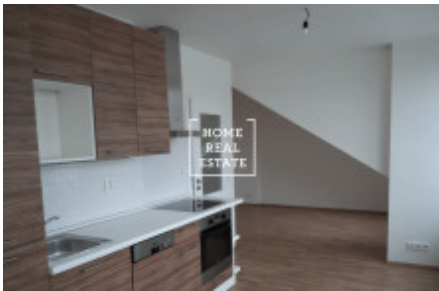

Rent flat 1+kk, 37 m² - Drahobejlova, Praha 9

ID	35447	Offer	Rental
Group	1+kk	Furnished	Partially furnished
Ownership	Personal	Usable area	37 m ²
City	Prague	District	Praha 9
City district	Libeň	Status	Realized