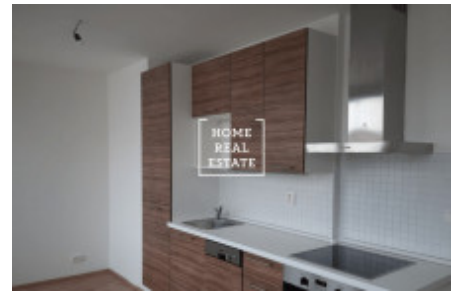

Rent flat 1+kk, 37 m² - Drahobejlova, Praha 9

ID	35447	Offer	Rental
Group	1+kk	Furnished	Partially furnished
Ownership	Personal	Usable area	37 m ²
City	Prague	District	Praha 9
City district	Libeň	Status	Realized