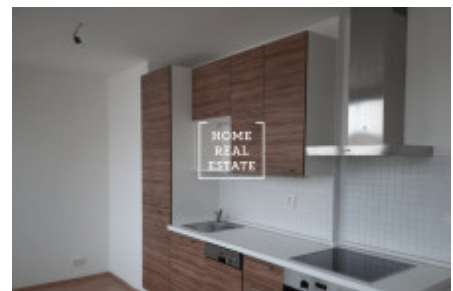

Rent flat 1+kk, 37 m² - Drahobejlova, Praha 9

ID	35447	Offer	Rental
Group	1+kk	Furnished	Partially furnished
Ownership	Personal	Usable area	37 m ²
City	Prague	District	Praha 9
City district	Libeň	Status	Realized