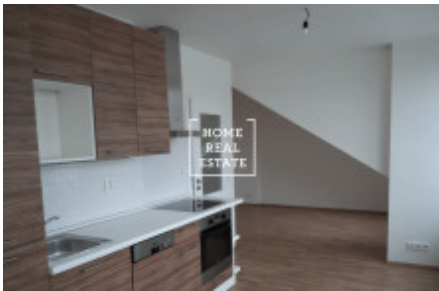

# Rent flat 1+kk, 37 m<sup>2</sup> - Drahobejlova, Praha 9

ID	<a href="#">35447</a>	Offer	Rental
Group	1+kk	Furnished	Partially furnished
Ownership	Personal	Usable area	37 m <sup>2</sup>
City	<a href="#">Prague</a>	District	<a href="#">Praha 9</a>
City district	<a href="#">Libeň</a>	Status	Realized