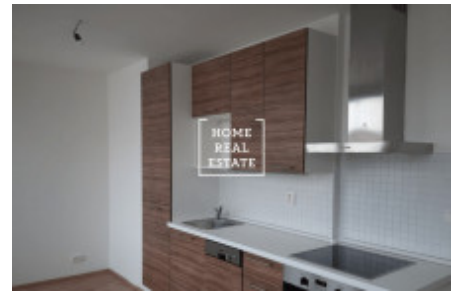

# Rent flat 1+kk, 37 m<sup>2</sup> - Drahobejlova, Praha 9

ID	<a href="#">35447</a>	Offer	Rental
Group	1+kk	Furnished	Partially furnished
Ownership	Personal	Usable area	37 m <sup>2</sup>
City	<a href="#">Prague</a>	District	<a href="#">Praha 9</a>
City district	<a href="#">Libeň</a>	Status	Realized