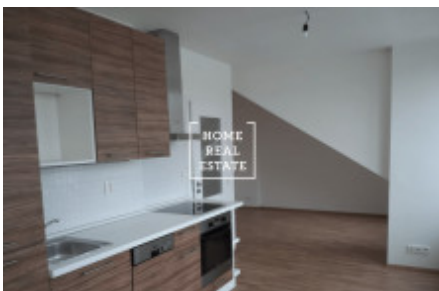

Rent flat 1+kk, 37 m² - Drahobejlova, Praha 9

ID
Offer
Group
Furnished
Ownership
Usable area
City
District
City district

[35447](#)
Rental
1+kk
Partially furnished
Personal
37 m²
[Prague](#)
[Praha 9](#)
[Libeň](#)