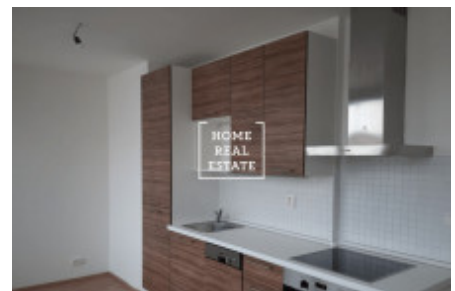

Rent flat 1+kk, 37 m² - Drahobejlova, Praha 9

ID	35447	Offer	Rental
Group	1+kk	Furnished	Partially furnished
Ownership	Personal	Usable area	37 m ²
City	Prague	District	Praha 9
City district	Libeň	Status	Realized