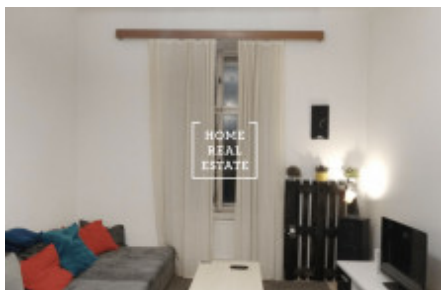

Rent flat 2+kk, 522 m2 - Sochařská, Praha 7

ID	35446	Offer	Rental
Group	2+kk	Furnished	Partially furnished
Ownership	Personal	Usable area	522 m ²
City	Prague	District	Praha 7
City district	Bubeneč	Status	Realized