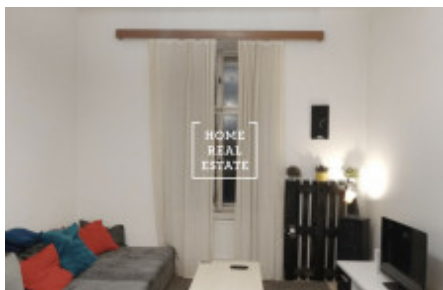

## Rent flat 2+kk, 522 m2 - Sochařská, Praha 7

ID	<a href="#">35446</a>	Offer	Rental
Group	2+kk	Furnished	Partially furnished
Ownership	Personal	Usable area	522 m <sup>2</sup>
City	<a href="#">Prague</a>	District	<a href="#">Praha 7</a>
City district	<a href="#">Bubeneč</a>	Status	Realized