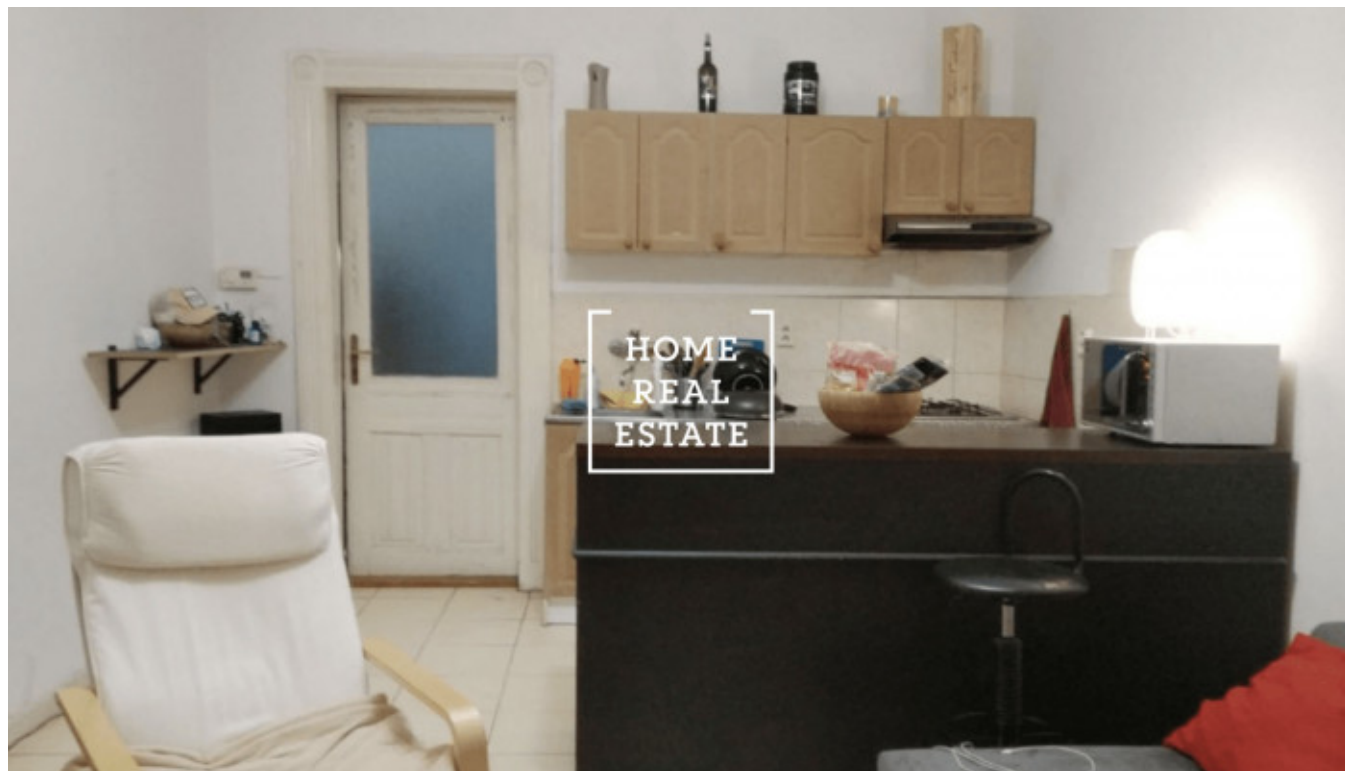

HOME
REAL
ESTATE

Rent flat 2+kk, 522 m2 - Sochařská, Praha 7

ID	35446	Offer	Rental
Group	2+kk	Furnished	Partially furnished
Ownership	Personal	Usable area	522 m ²
City	Prague	District	Praha 7
City district	Bubeneč	Status	Realized