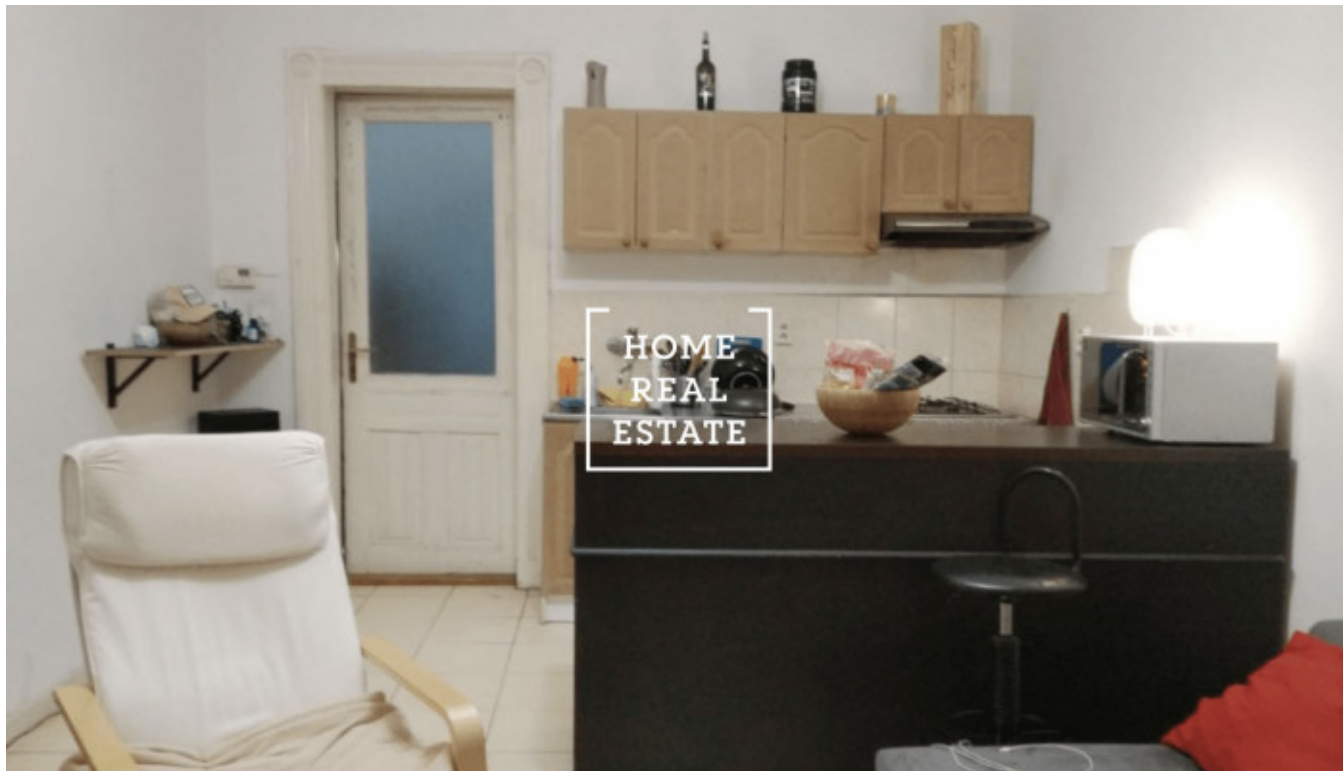

## Rent flat 2+kk, 522 m2 - Sochařská, Praha 7

ID	<a href="#">35446</a>	Offer	Rental
Group	2+kk	Furnished	Partially furnished
Ownership	Personal	Usable area	522 m <sup>2</sup>
City	<a href="#">Prague</a>	District	<a href="#">Praha 7</a>
City district	<a href="#">Bubeneč</a>	Status	Realized