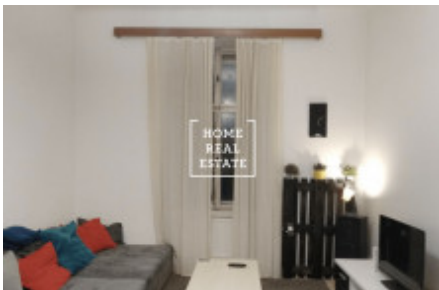

## Rent flat 2+kk, 522 m2 - Sochařská, Praha 7

ID	<a href="#">35446</a>
Offer	Rental
Group	2+kk
Furnished	Partially furnished
Ownership	Personal
Usable area	522 m <sup>2</sup>
City	<a href="#">Prague</a>
District	<a href="#">Praha 7</a>
City district	<a href="#">Bubeneč</a>