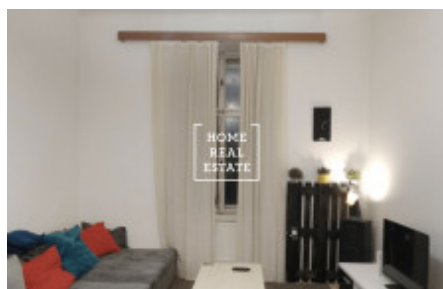

HOME
REAL
ESTATE

Rent flat 2+kk, 522 m2 - Sochařská, Praha 7

ID	35446	Offer	Rental
Group	2+kk	Furnished	Partially furnished
Ownership	Personal	Usable area	522 m ²
City	Prague	District	Praha 7
City district	Bubeneč	Status	Realized