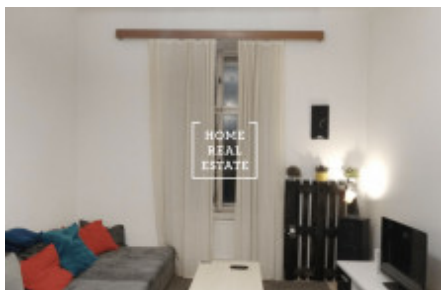

## Rent flat 2+kk, 522 m2 - Sochařská, Praha 7

ID	<a href="#">35446</a>	Offer	Rental
Group	2+kk	Furnished	Partially furnished
Ownership	Personal	Usable area	522 m <sup>2</sup>
City	<a href="#">Prague</a>	District	<a href="#">Praha 7</a>
City district	<a href="#">Bubeneč</a>	Status	Realized