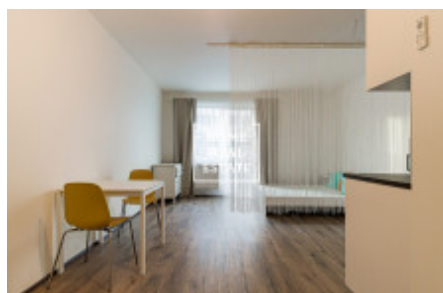

HOME
REAL
ESTATE

Rent flat 1+kk, 40 m² - Miroslava Hajna, Praha 9

ID	35444
Offer	Rental
Group	1+kk
Furnished	Furnished
Ownership	Personal
Usable area	40 m ²
City	Prague
District	Praha 9
City district	Letňany