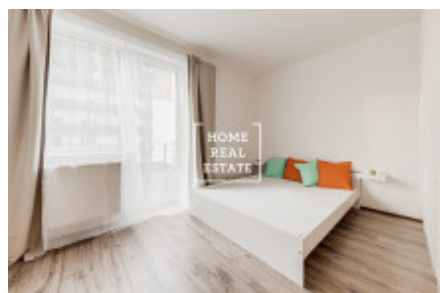

HOME
REAL
ESTATE

Rent flat 1+kk, 40 m² - Miroslava Hajna, Praha 9

ID	35444
Offer	Rental
Group	1+kk
Furnished	Furnished
Ownership	Personal
Usable area	40 m ²
City	Prague
District	Praha 9
City district	Letňany