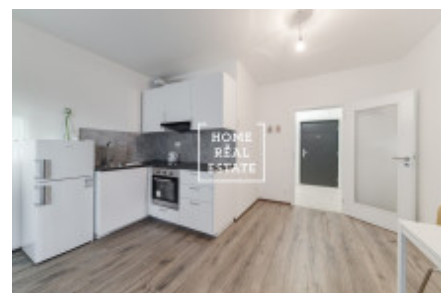

HOME
REAL
ESTATE

Rent flat 1+kk, 40 m² - Miroslava Hajna, Praha 9

ID	35444
Offer	Rental
Group	1+kk
Furnished	Furnished
Ownership	Personal
Usable area	40 m ²
City	Prague
District	Praha 9
City district	Letňany