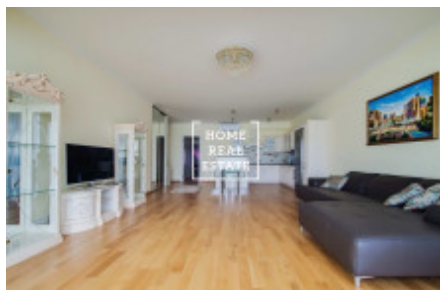

## Rent flat 4+kk, 144 m2 - Holečkova, Praha 5

Home Real Estate exclusively offers for rent a luxury apartment 4+kk with the full area of 144 sqm, situated in the premium class Sacre Coeur 2 Residence in Prague 5 - Smichov. This spacious and airy apartment is located on the 3<sup>rd</sup> floor of a new residential project and consists of a large living room with a kitchenette and dining table, 3 bedrooms with a big wardrobes and double beds, bathroom with a bathtub and a separate toilet with a sink. The Sacre Coeur 2 project is the only finalist from Czech Republic of an International Real Estate MIPIM AWARDS 2017 in the category Best Residential Development. It represents an enclosed area with a six-storey residential building in form of horseshoe. On the ground floor there is a 24-hour reception with a wide range of services. The premises and surroundings of the residence are monitored by a camera system. The district boasts a developed infrastructure. In the immediate vicinity there are kindergartens, schools, supermarkets, Kinsky Garden park with a playground and observation deck, the New Smichov shopping mall and a wide choice of restaurants and cafes. Nearby is located the prestigious international lyceum Lycée Français de Prague. Holečkova and Kobrova bus stops are within walking distance, Bertramka tram stop is located 350 meters away, Anděl metro station is just 8 minutes' tram ride away. In half an hour you can get to the most iconic sights of Prague. Available now. Price: 47,000 CZK + utilities. The security deposit is equal to one month's rent. Real estate agency commission is one month's rent + taxes. For more information about this property or to arrange the viewings, just fill in the form below, and we will contact you as soon as possible to arrange a date of viewing.