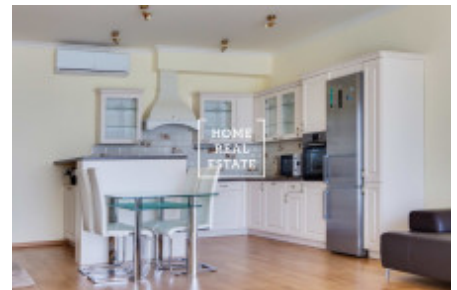

## Rent flat 4+kk, 144 m2 - Holečkova, Praha 5

Home Real Estate exclusively offers for rent a luxury apartment 4+kk with the full area of 144 sqm, situated in the premium class Sacre Coeur 2 Residence in Prague 5 - Smichov. This spacious and airy apartment is located on the 3<sup>rd</sup> floor of a new residential project and consists of a large living room with a kitchenette and dining table, 3 bedrooms with a big wardrobes and double beds, bathroom with a bathtub and a separate toilet with a sink. The Sacre Coeur 2 project is the only finalist from Czech Republic of an International Real Estate MIPIM AWARDS 2017 in the category Best Residential Development. It represents an enclosed area with a six-storey residential building in form of horseshoe. On the ground floor there is a 24-hour reception with a wide range of services. The premises and surroundings of the residence are monitored by a camera system. The district boasts a developed infrastructure. In the immediate vicinity there are kindergartens, schools, supermarkets, Kinsky Garden park with a playground and observation deck, the New Smichov shopping mall and a wide choice of restaurants and cafes. Nearby is located the prestigious international lyceum Lycée Français de Prague. Holečkova and Kobrova bus stops are within walking distance, Bertramka tram stop is located 350 meters away, Anděl metro station is just 8 minutes' tram ride away. In half an hour you can get to the most iconic sights of Prague. Available now. Price: 47,000 CZK + utilities. The security deposit is equal to one month's rent. Real estate agency commission is one month's rent + taxes. For more information about this property or to arrange the viewings, just fill in the form below, and we will contact you as soon as possible to arrange a date of viewing.