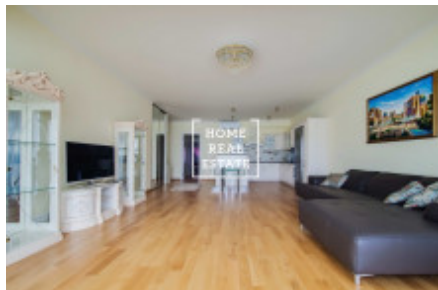

## Rent flat 4+kk, 144 m2 - Holečkova, Praha 5

Home Real Estate exclusively offers for rent a luxury apartment 4+kk with the full area of 144 sqm, situated in the premium class Sacre Coeur 2 Residence in Prague 5 - Smichov. This spacious and airy apartment is located on the 3<sup>rd</sup> floor of a new residential project and consists of a large living room with a kitchenette and dining table, 3 bedrooms with a big wardrobes and double beds, bathroom with a bathtub and a separate toilet with a sink. The Sacre Coeur 2 project is the only finalist from Czech Republic of an International Real Estate MIPIM AWARDS 2017 in the category Best Residential Development. It represents an enclosed area with a six-storey residential building in form of horseshoe. On the ground floor there is a 24-hour reception with a wide range of services. The premises and surroundings of the residence are monitored by a camera system. The district boasts a developed infrastructure. In the immediate vicinity there are kindergartens, schools, supermarkets, Kinsky Garden park with a playground and observation deck, the New Smichov shopping mall and a wide choice of restaurants and cafes. Nearby is located the prestigious international lyceum Lycée Français de Prague. Holečkova and Kobrova bus stops are within walking distance, Bertramka tram stop is located 350 meters away, Anděl metro station is just 8 minutes' tram ride away. In half an hour you can get to the most iconic sights of Prague. Available now. Price: 47,000 CZK + utilities. The security deposit is equal to one month's rent. Real estate agency commission is one month's rent + taxes. For more information about this property or to arrange the viewings, just fill in the form below, and we will contact you as soon as possible to arrange a date of viewing.