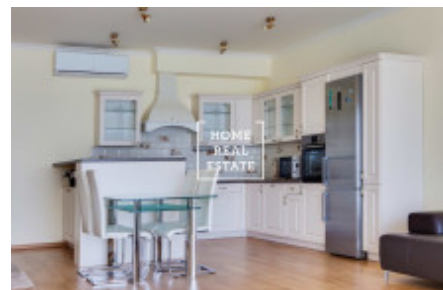

## Rent flat 4+kk, 144 m2 - Holečkova, Praha 5

Home Real Estate exclusively offers for rent a luxury apartment 4+kk with the full area of 144 sqm, situated in the premium class Sacre Coeur 2 Residence in Prague 5 - Smichov. This spacious and airy apartment is located on the 3<sup>rd</sup> floor of a new residential project and consists of a large living room with a kitchenette and dining table, 3 bedrooms with a big wardrobes and double beds, bathroom with a bathtub and a separate toilet with a sink. The Sacre Coeur 2 project is the only finalist from Czech Republic of an International Real Estate MIPIM AWARDS 2017 in the category Best Residential Development. It represents an enclosed area with a six-storey residential building in form of horseshoe. On the ground floor there is a 24-hour reception with a wide range of services. The premises and surroundings of the residence are monitored by a camera system. The district boasts a developed infrastructure. In the immediate vicinity there are kindergartens, schools, supermarkets, Kinsky Garden park with a playground and observation deck, the New Smichov shopping mall and a wide choice of restaurants and cafes. Nearby is located the prestigious international lyceum Lycée Français de Prague. Holečkova and Kobrova bus stops are within walking distance, Bertramka tram stop is located 350 meters away, Anděl metro station is just 8 minutes' tram ride away. In half an hour you can get to the most iconic sights of Prague. Available now. Price: 47,000 CZK + utilities. The security deposit is equal to one month's rent. Real estate agency commission is one month's rent + taxes. For more information about this property or to arrange the viewings, just fill in the form below, and we will contact you as soon as possible to arrange a date of viewing.