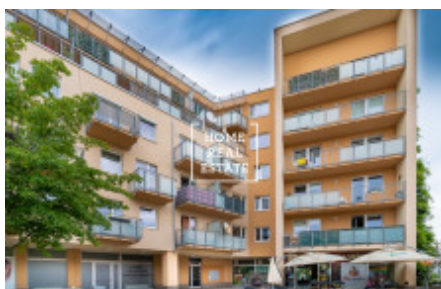

HOME
REAL
ESTATE

Sale flat 2+kk, 65 m² - náměstí Přátelství

ID	35435	Offer	Sale
Group	2+kk	Furnished	unfurnished
Ownership	Personal	Usable area	65 m ²
Parking	Yes	City	Prague
City district	Hostivař	Status	Realized