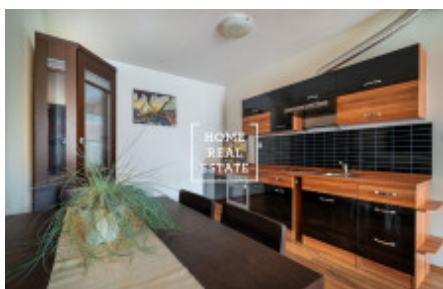

HOME
REAL
ESTATE

Sale flat 2+kk, 65 m² - náměstí Přátelství

ID	35435	Offer	Sale
Group	2+kk	Furnished	unfurnished
Ownership	Personal	Usable area	65 m ²
Parking	Yes	City	Prague
City district	Hostivař	Status	Realized