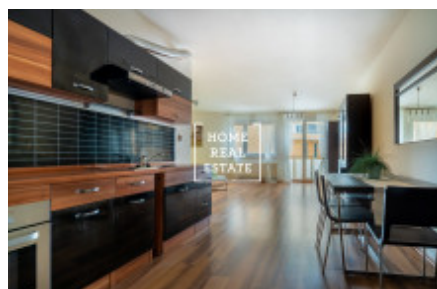

HOME
REAL
ESTATE

Sale flat 2+kk, 65 m² - náměstí Přátelství

ID	35435	Offer	Sale
Group	2+kk	Furnished	unfurnished
Ownership	Personal	Usable area	65 m ²
Parking	Yes	City	Prague
City district	Hostivař	Status	Realized