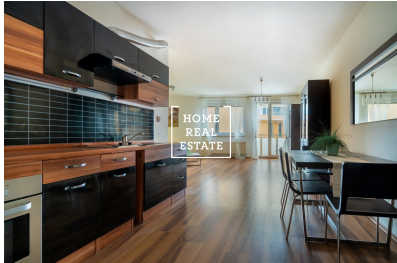

HOME
REAL
ESTATE

Sale flat 2+kk, 65 m2 - náměstí Přátelství

**HOME
REAL
ESTATE**

ID	35435
Offer	Sale
Group	2+kk
Furnished	unfurnished
Ownership	Personal
Usable area	65 m ²
Parking	Yes
City	Prague
City district	Hostivař