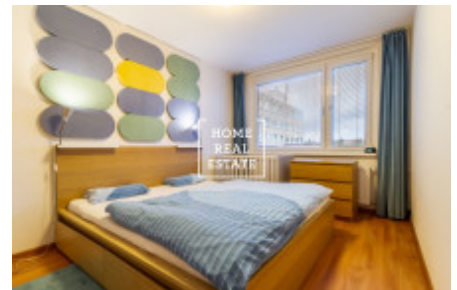

Sale flat 3+kk, 766 m² - Skuteckého, Praha 6

ID	35434	Offer	Sale
Group	3+kk	Furnished	Furnished
Ownership	Personal	Usable area	766 m ²
Parking	Yes	City	Prague
District	Praha 6	City district	Řepy
Status	Realized		