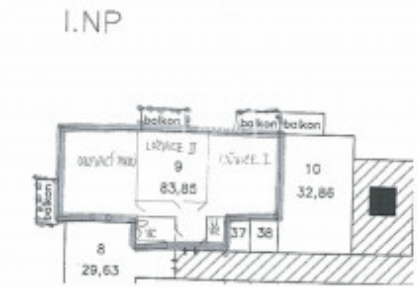

HOME
REAL
ESTATE

Sale flat 3+kk, 84 m² - Andersenova, Praha 10